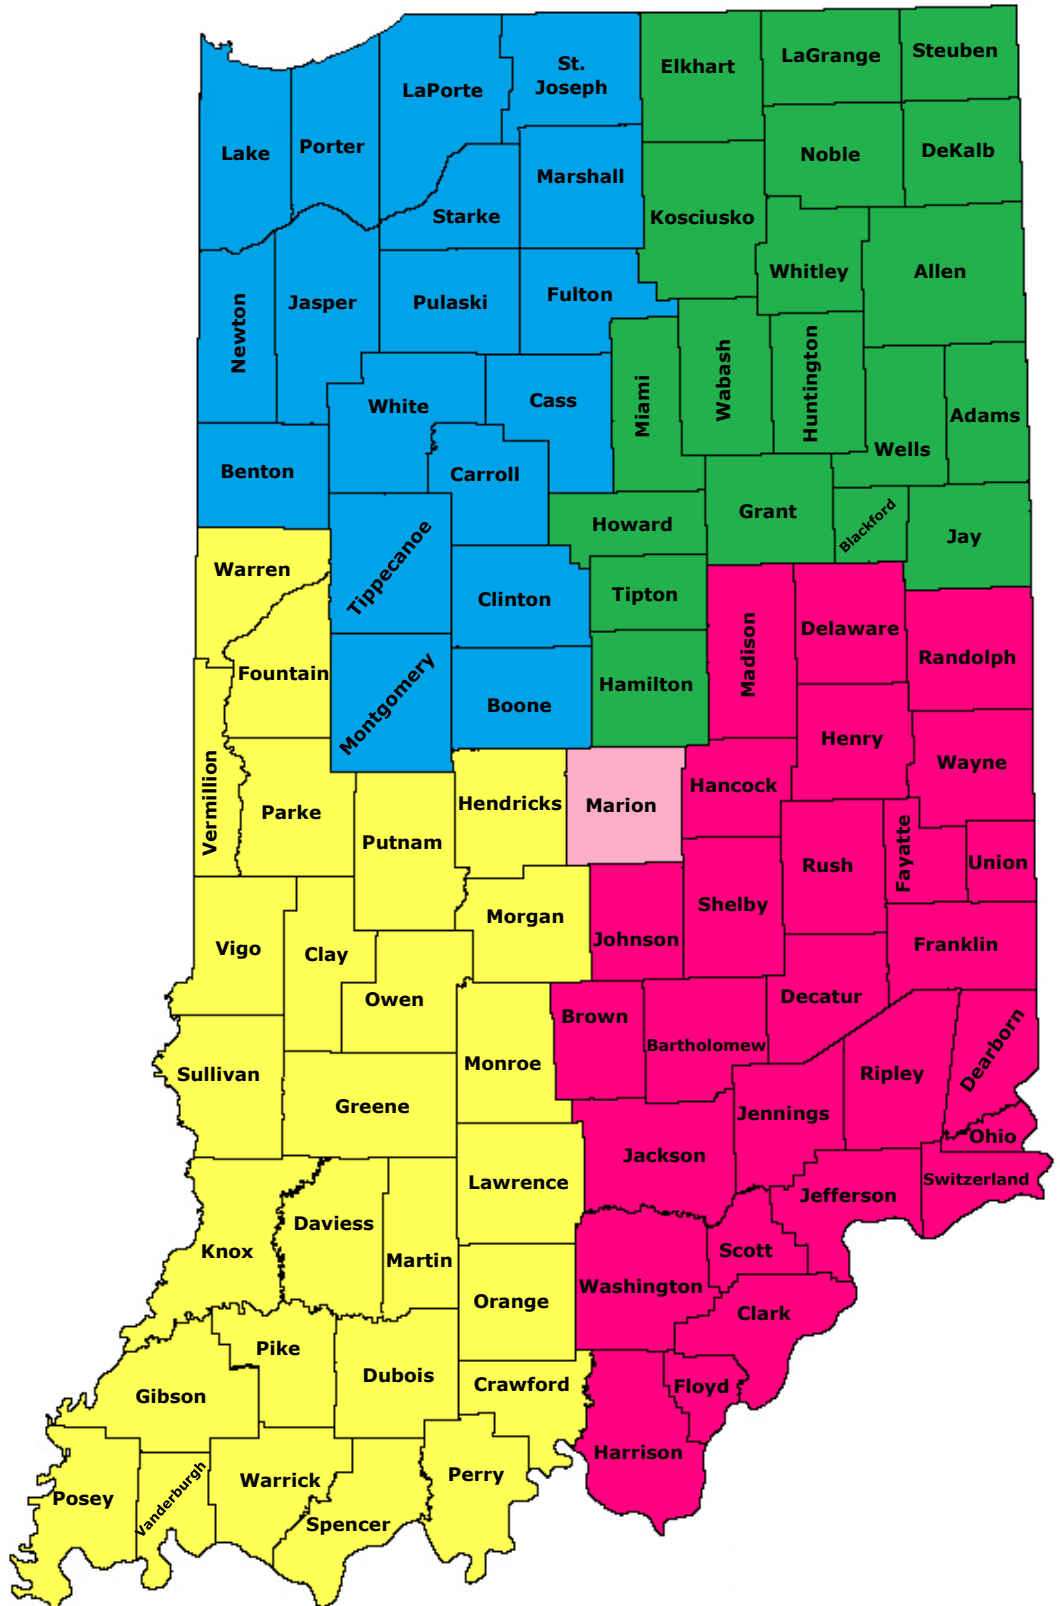

INDIANA STATE LIBRARY PROFESSIONAL DEVELOPMENT OFFICE

LIBRARY CONSULTANTS COVERAGE MAP

PDO SUPERVISOR

Kara Cleveland
kcleveland@library.in.gov

NORTHWEST REGION

Lacey Klemm
lklemm@library.in.gov

NORTHEAST REGION

Paula Newcom
pnewcom@library.in.gov

SOUTHWEST REGION

George Bergstrom
gbergstrom@library.in.gov

SOUTHEAST REGION

Courtney Brown
cobrown@library.in.gov

MARION COUNTY

Kara Cleveland & Paula Newcom

CHILDREN'S CONSULTANT

Beth Yates
byates@library.in.gov

Contact your Regional Coordinator today!