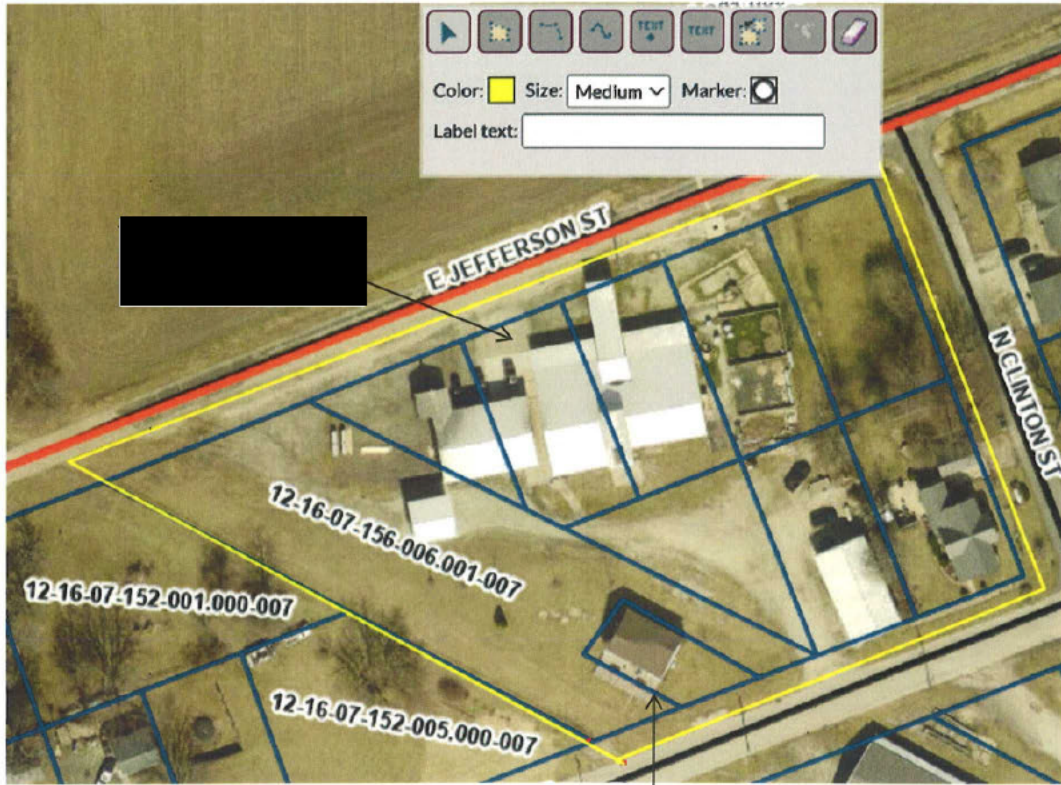

### Exhibit A Travelers Point DORA Map

Travelers Point Distillery (Tasting Room)  
RR1239188