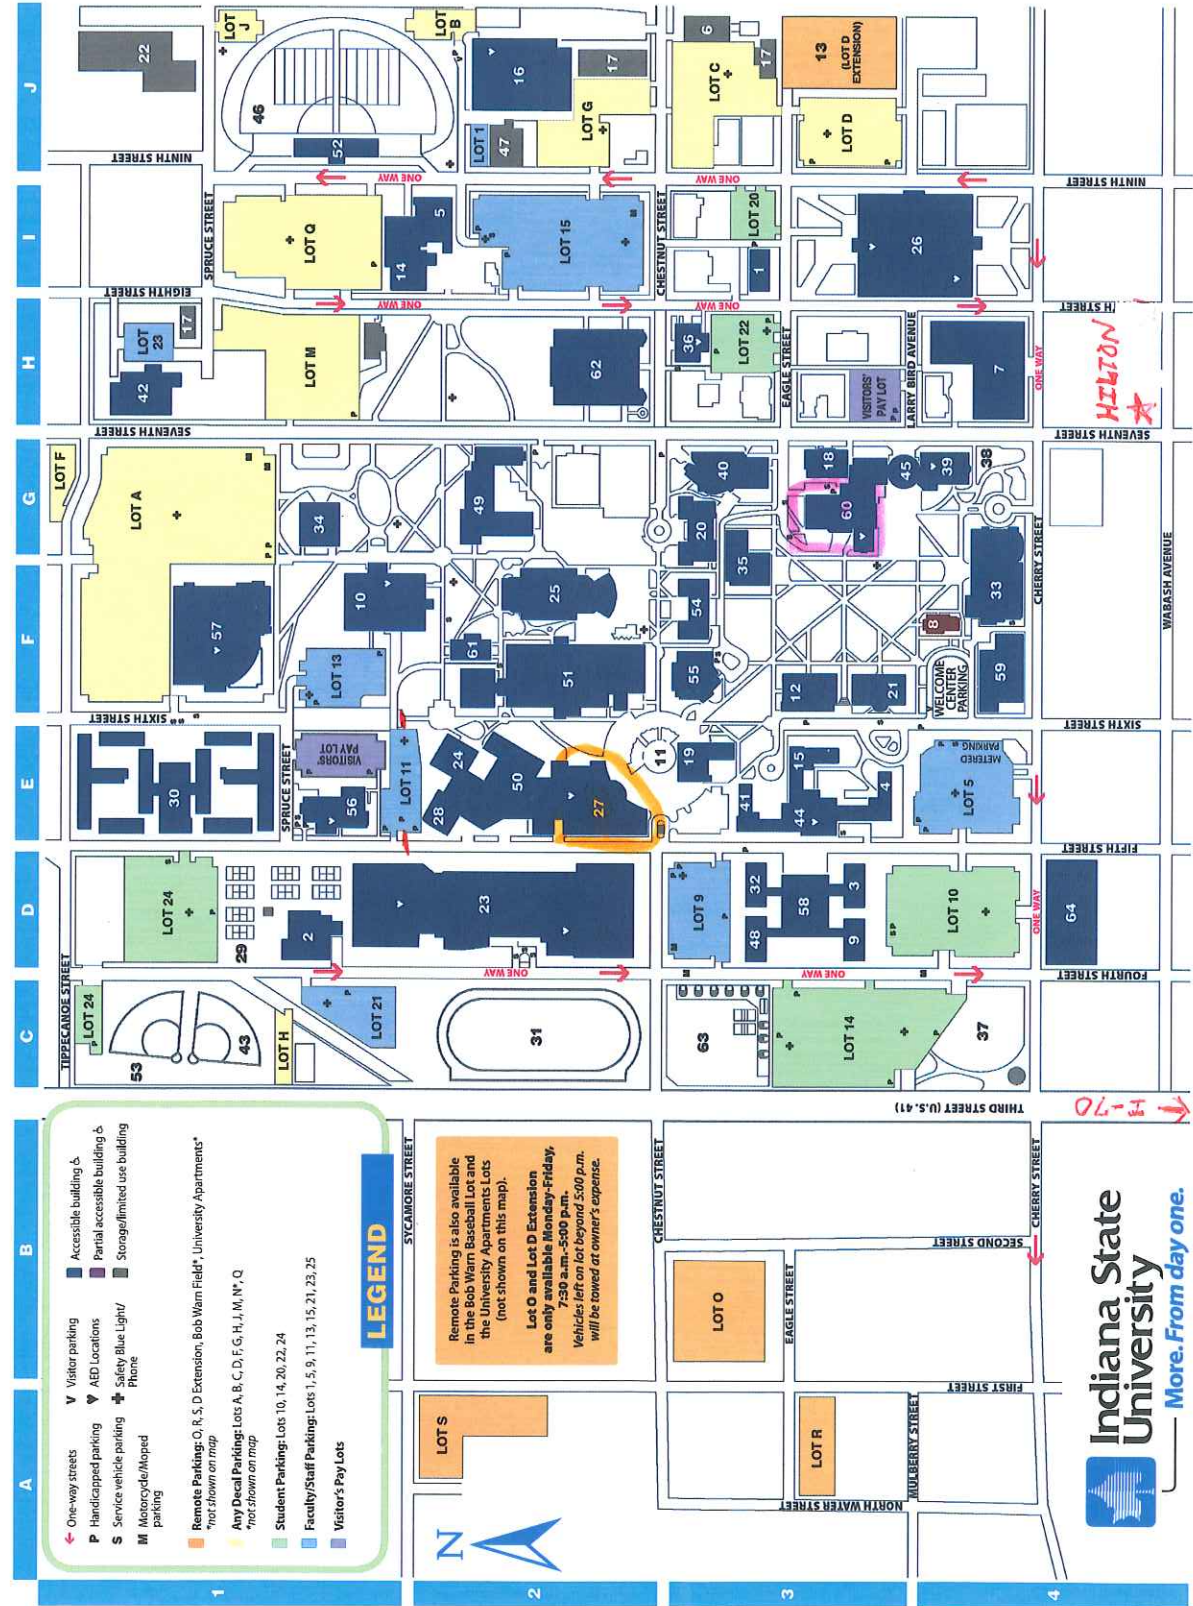

15	Admissions, Office of	Erickson Hall—EH	3-E
16	African American Cultural Center—AFC	—	3-I
17	Business and Human Services Building—A	—	3-D
18	Art—A	—	3-A
19	Art—A	—	3-A
20	Art and Sciences, College of (Stabler Hall—SH)	—	3-F
21	Blumberg Hall—BH	—	3-D
22	Bookstore (Barnes and Noble Bookstore)	—	4-D
23	Business Building, Scott College of—CB	—	3-E
24	Business Building, Scott College of—CB	—	3-E
25	Center Center (Hulman Memorial Student Union—HU)	—	2-E
26	General Chilled Water Plant	—	3-J
27	Cherry Street Multimodal Transportation Facility (Parking Garage)	—	4-H
28	Commons (Hulman Memorial Student Union—HU)	—	2-E
29	Condit House—CH	—	4-E
30	Condit House—CH	—	4-E
31	Condit House—CH	—	4-E
32	Condit House—CH	—	4-E
33	Condit House—CH	—	4-E
34	Condit House—CH	—	4-E
35	Condit House—CH	—	4-E
36	Condit House—CH	—	4-E
37	Condit House—CH	—	4-E
38	Condit House—CH	—	4-E
39	Condit House—CH	—	4-E
40	Condit House—CH	—	4-E
41	Condit House—CH	—	4-E
42	Condit House—CH	—	4-E
43	Condit House—CH	—	4-E
44	Condit House—CH	—	4-E
45	Condit House—CH	—	4-E
46	Condit House—CH	—	4-E
47	Condit House—CH	—	4-E
48	Condit House—CH	—	4-E
49	Condit House—CH	—	4-E
50	Condit House—CH	—	4-E
51	Condit House—CH	—	4-E
52	Condit House—CH	—	4-E
53	Condit House—CH	—	4-E
54	Condit House—CH	—	4-E
55	Condit House—CH	—	4-E
56	Condit House—CH	—	4-E
57	Condit House—CH	—	4-E
58	Condit House—CH	—	4-E
59	Condit House—CH	—	4-E
60	Condit House—CH	—	4-E
61	Condit House—CH	—	4-E
62	Condit House—CH	—	4-E
63	Condit House—CH	—	4-E
64	Condit House—CH	—	4-E
65	Condit House—CH	—	4-E
66	Condit House—CH	—	4-E
67	Condit House—CH	—	4-E
68	Condit House—CH	—	4-E
69	Condit House—CH	—	4-E
70	Condit House—CH	—	4-E
71	Condit House—CH	—	4-E
72	Condit House—CH	—	4-E
73	Condit House—CH	—	4-E
74	Condit House—CH	—	4-E
75	Condit House—CH	—	4-E
76	Condit House—CH	—	4-E
77	Condit House—CH	—	4-E
78	Condit House—CH	—	4-E
79	Condit House—CH	—	4-E
80	Condit House—CH	—	4-E
81	Condit House—CH	—	4-E
82	Condit House—CH	—	4-E
83	Condit House—CH	—	4-E
84	Condit House—CH	—	4-E
85	Condit House—CH	—	4-E
86	Condit House—CH	—	4-E
87	Condit House—CH	—	4-E
88	Condit House—CH	—	4-E
89	Condit House—CH	—	4-E
90	Condit House—CH	—	4-E
91	Condit House—CH	—	4-E
92	Condit House—CH	—	4-E
93	Condit House—CH	—	4-E
94	Condit House—CH	—	4-E
95	Condit House—CH	—	4-E
96	Condit House—CH	—	4-E
97	Condit House—CH	—	4-E
98	Condit House—CH	—	4-E
99	Condit House—CH	—	4-E
100	Condit House—CH	—	4-E

LEGEND

- One-way streets
- Visitor parking
- Handicapped parking
- Service vehicle parking
- Motorcycle/Moped parking
- Accessible building
- Partial accessible building
- Safety Blue Light/Phone
- Storage/limited use building

Remote Parking: O, R, S, D Extension, Bob Warr Field*, University Apartments*
*not shown on map

Any Decal Parking: Lot A, B, C, D, F, G, H, J, M, N*, Q
*not shown on map

Student Parking: Lots 10, 14, 20, 22, 24

Faculty/Staff Parking: Lots 1, 5, 9, 11, 13, 15, 21, 23, 25

Visitor's Pay Lots

Remote Parking is also available in the Bob Warr Baseball Lot and the University Apartments Lots (not shown on this map).

Lot O and Lot D Extension are only available Monday-Friday, 7:30 a.m.-5:00 p.m. Vehicles left on lot beyond 5:00 p.m. will be towed at owner's expense.