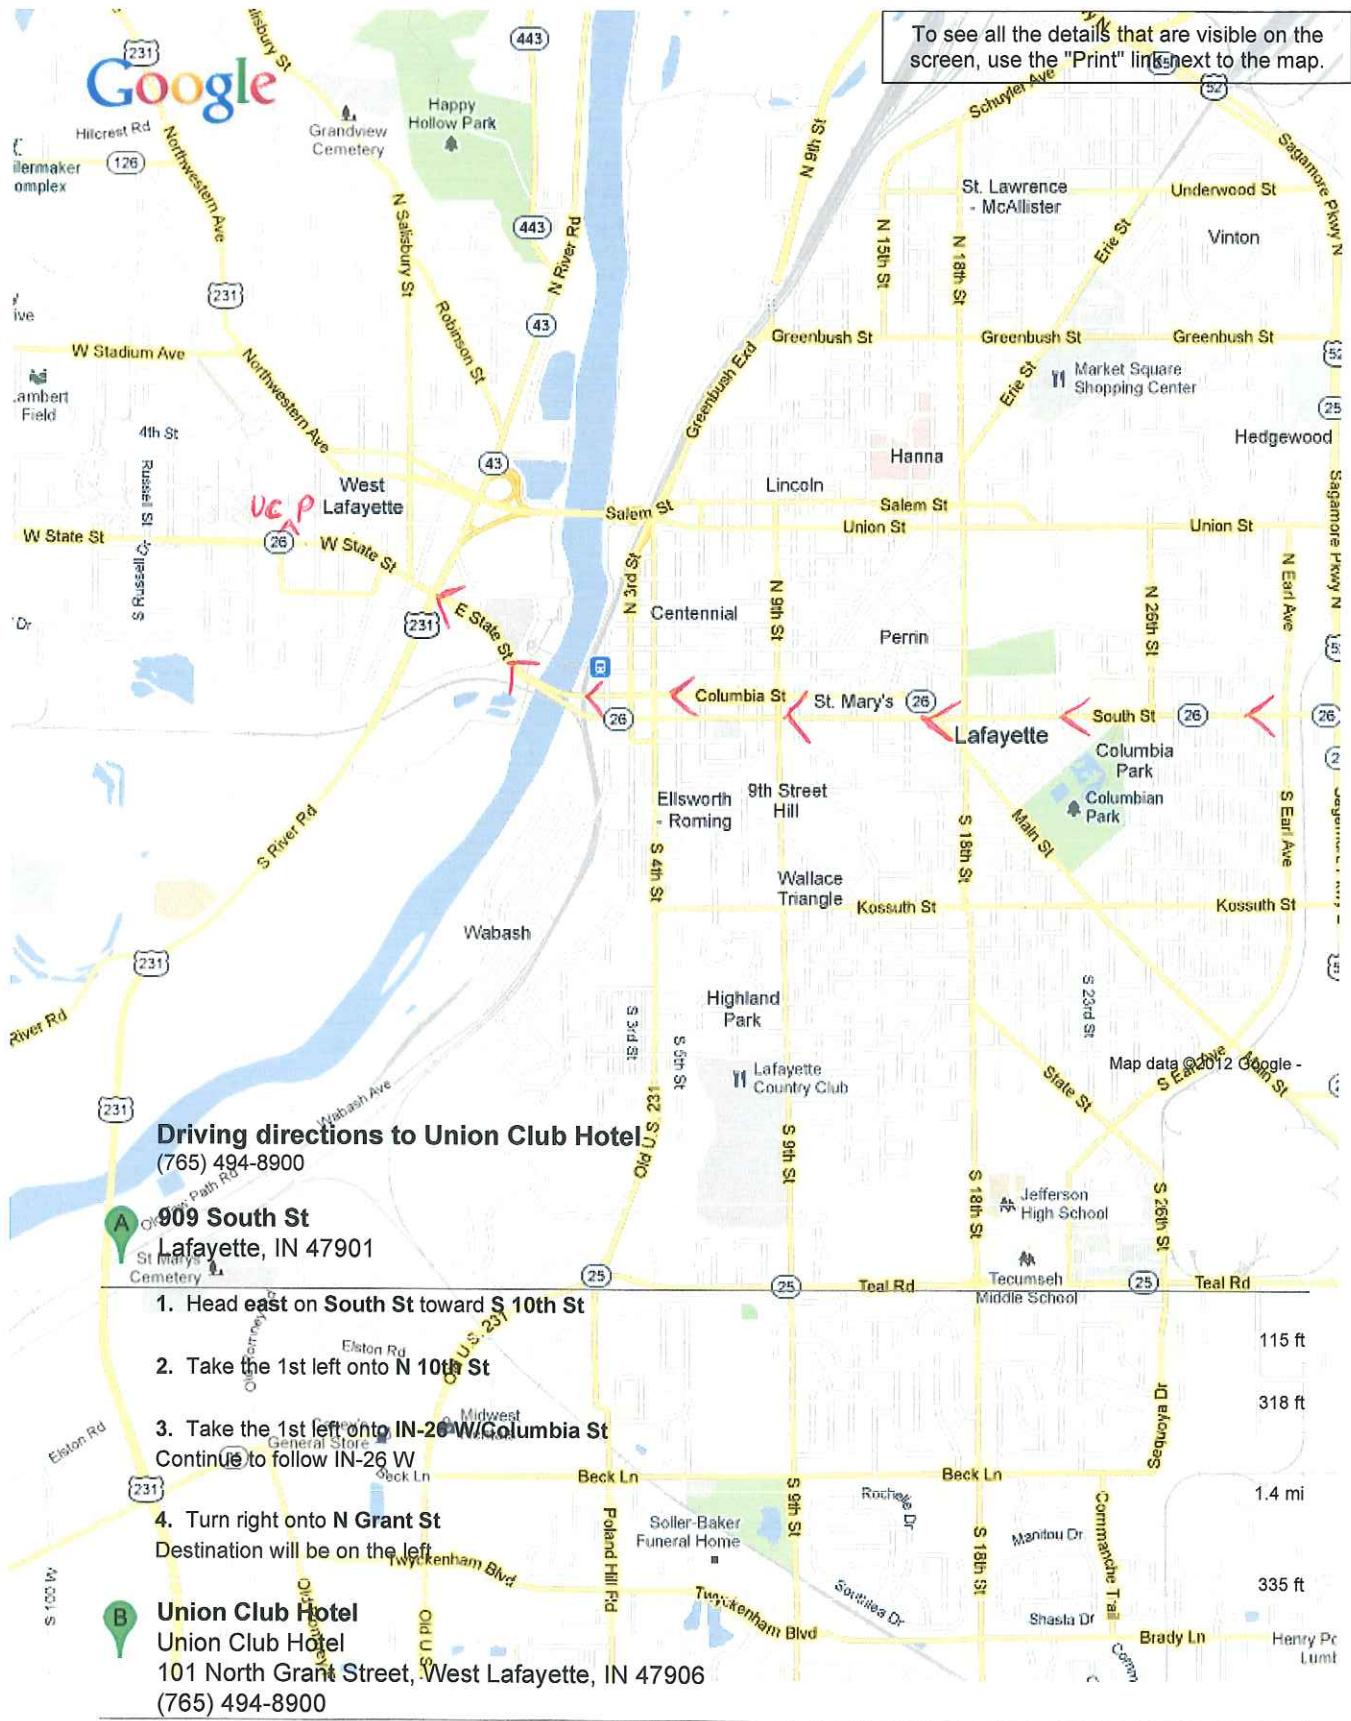

To see all the details that are visible on the screen, use the "Print" link next to the map.

PURDUE UNIVERSITY

Purdue Research Park

LEGEND

- ▲ Emergency phones at street level
- ◆ Emergency phones in subwalks and garages
- Ⓜ Metered parking
- Ⓜ ATM machine location
- Ⓜ Traffic signal
- One-way street
- ▭ Parking garages
- ▭ Residence facilities
- ▭ Under construction