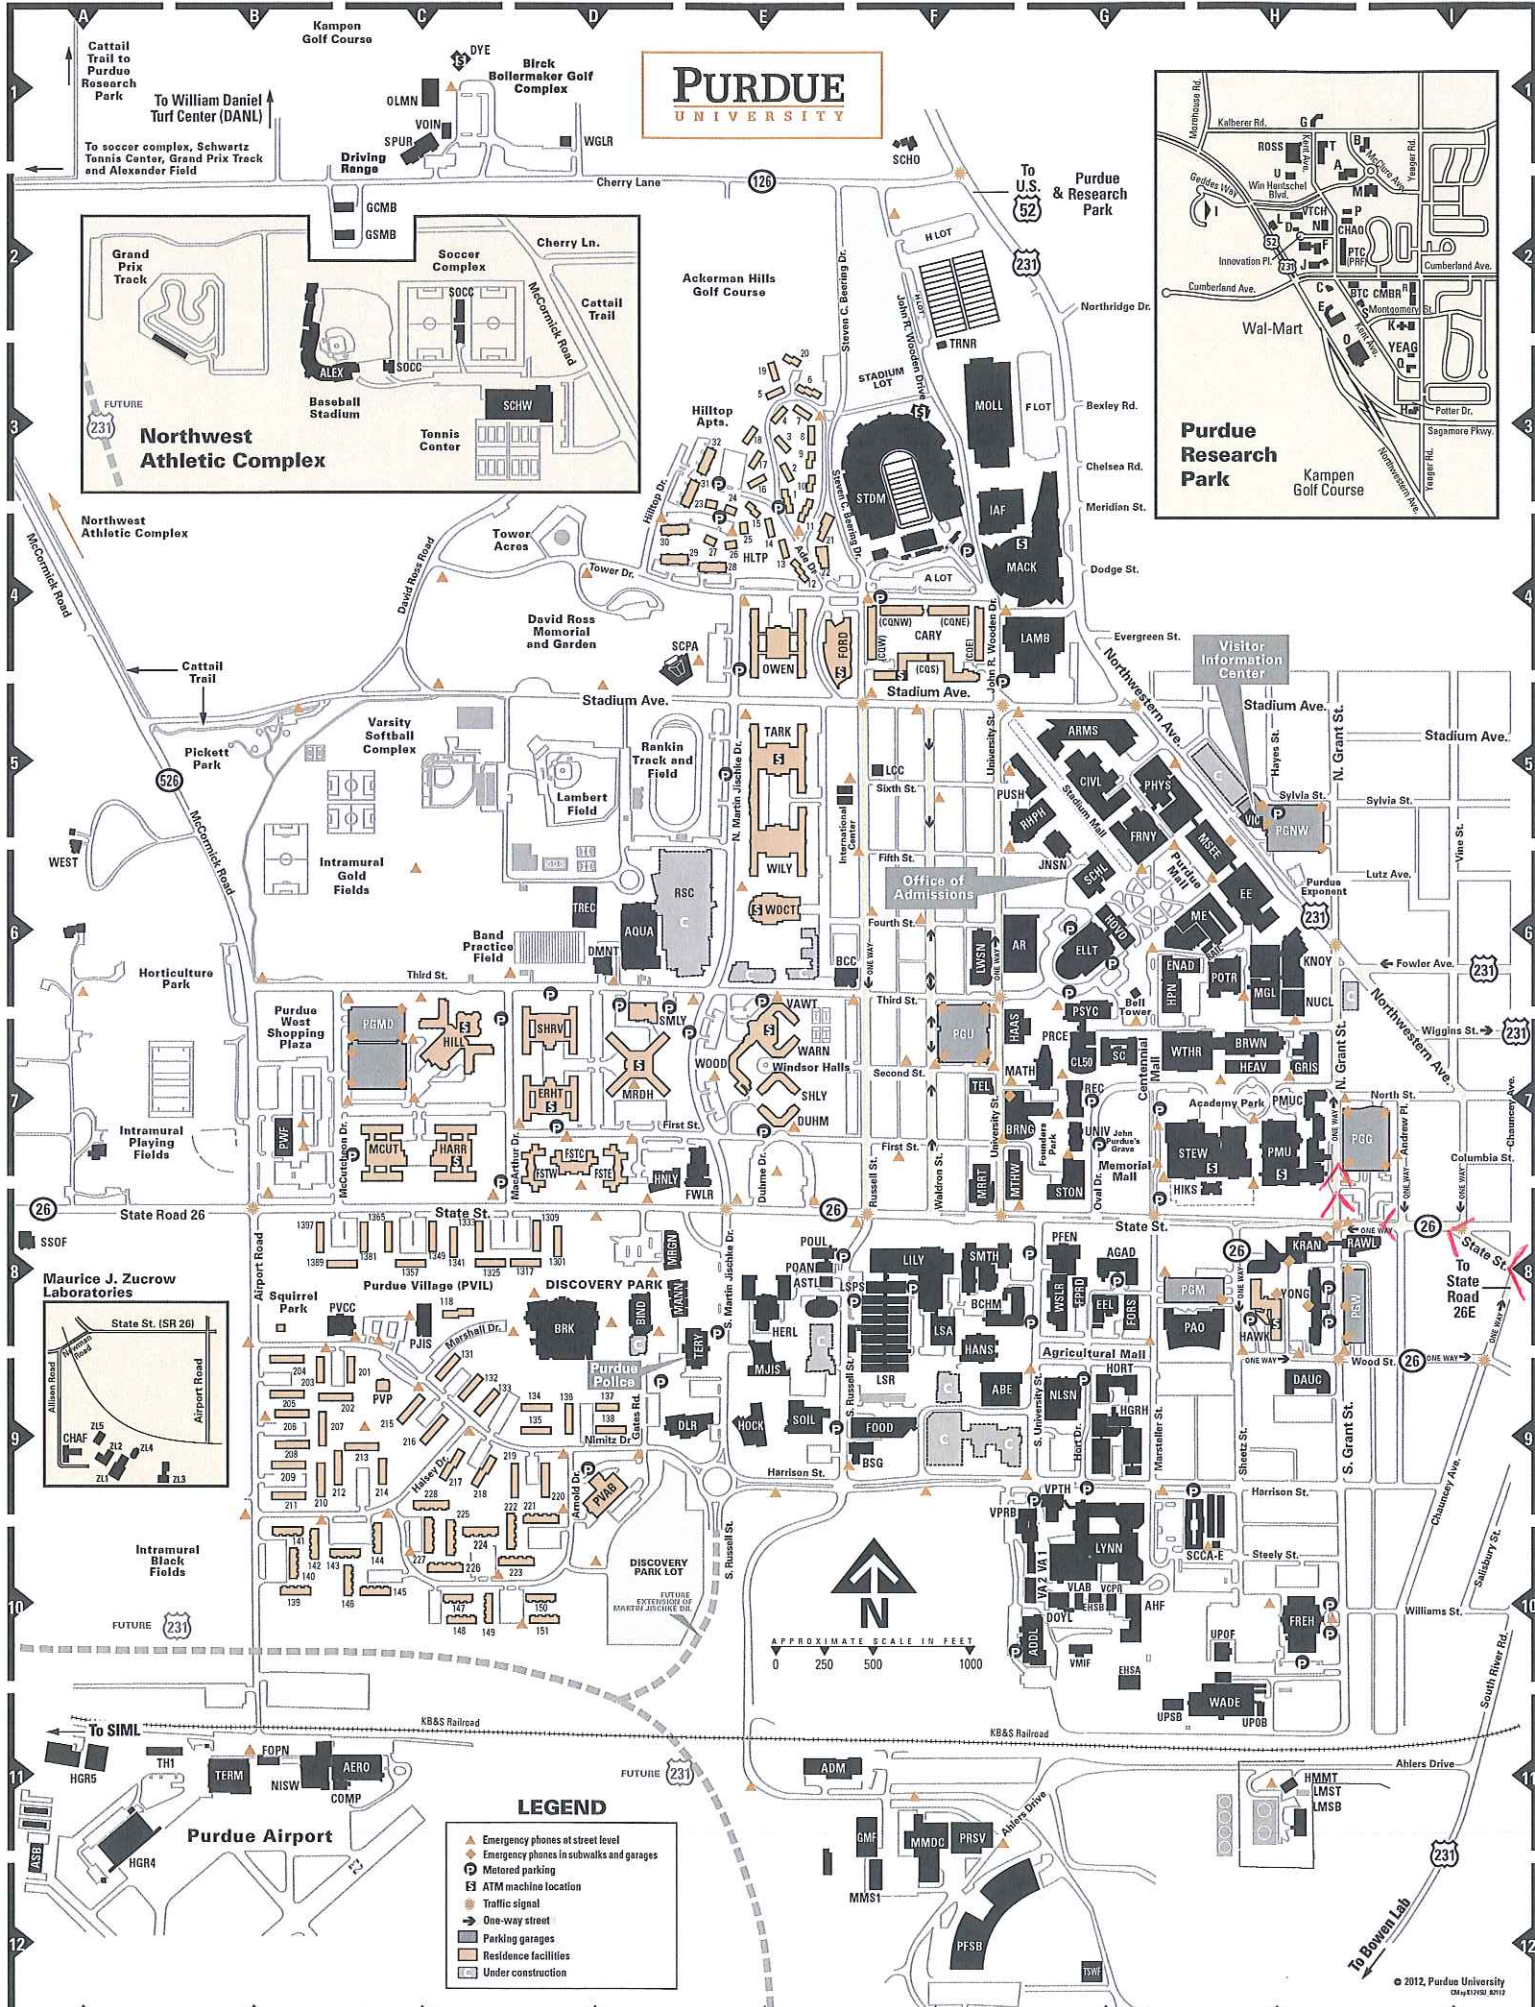

To see all the details that are visible on the screen, use the "Print" link next to the map.

PURDUE UNIVERSITY

Purdue Research Park

LEGEND

- ▲ Emergency phones at street level
- ◆ Emergency phones in subwalks and garages
- Ⓜ Metered parking
- Ⓜ ATM machine location
- Ⓜ Traffic signal
- One-way street
- ▭ Parking garages
- ▭ Residence facilities
- ▭ Under construction