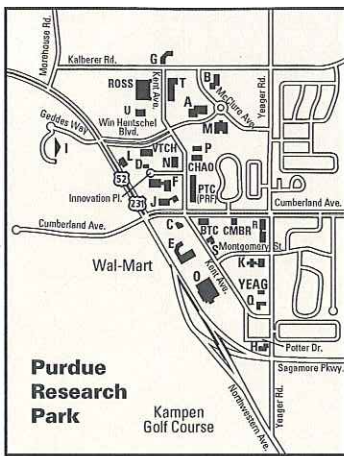

To see all the details that are visible on the screen, use the "Print" link next to the map.

PURDUE UNIVERSITY

Purdue Research Park

LEGEND

- ▲ Emergency phones at street level
- ◆ Emergency phones in subwalks and garages
- Ⓜ Metered parking
- Ⓜ ATM machine location
- Ⓜ Traffic signal
- One-way street
- ▭ Parking garages
- ▭ Residence facilities
- ▭ Under construction