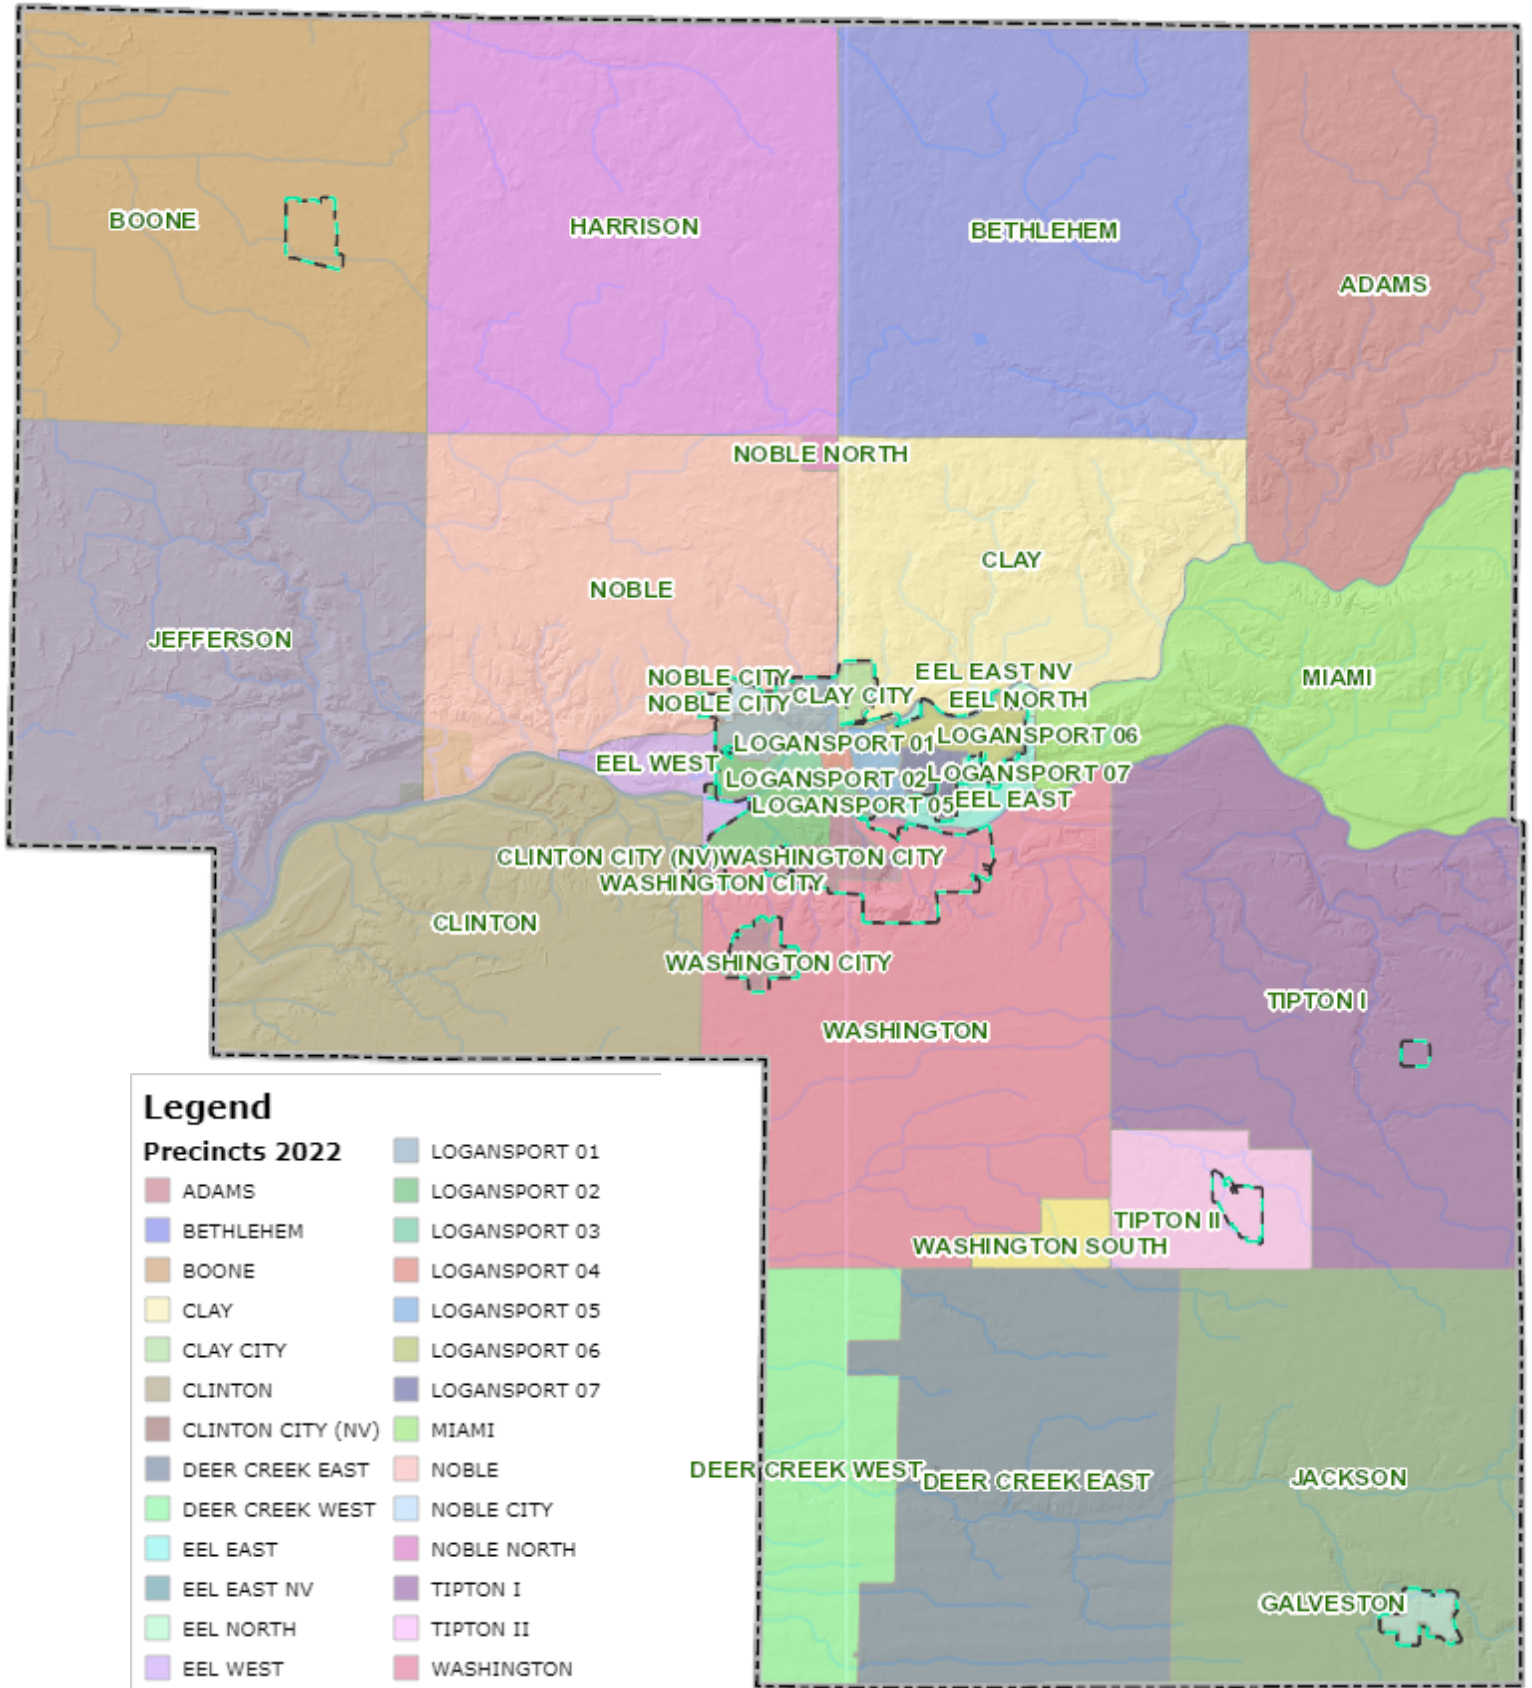

Cass County Indiana Precincts

Legend

Precincts 2022

	ADAMS		LOGANSPORT 01
	BETHLEHEM		LOGANSPORT 02
	BOONE		LOGANSPORT 03
	CLAY		LOGANSPORT 04
	CLAY CITY		LOGANSPORT 05
	CLINTON		LOGANSPORT 06
	CLINTON CITY (NV)		LOGANSPORT 07
	DEER CREEK EAST		MIAMI
	DEER CREEK WEST		NOBLE
	EEL EAST		NOBLE CITY
	EEL EAST NV		NOBLE NORTH
	EEL NORTH		TIPTON I
	EEL WEST		TIPTON II
	GALVESTON		WASHINGTON
	HARRISON		WASHINGTON CITY
	JACKSON		WASHINGTON SOUTH
	JEFFERSON		