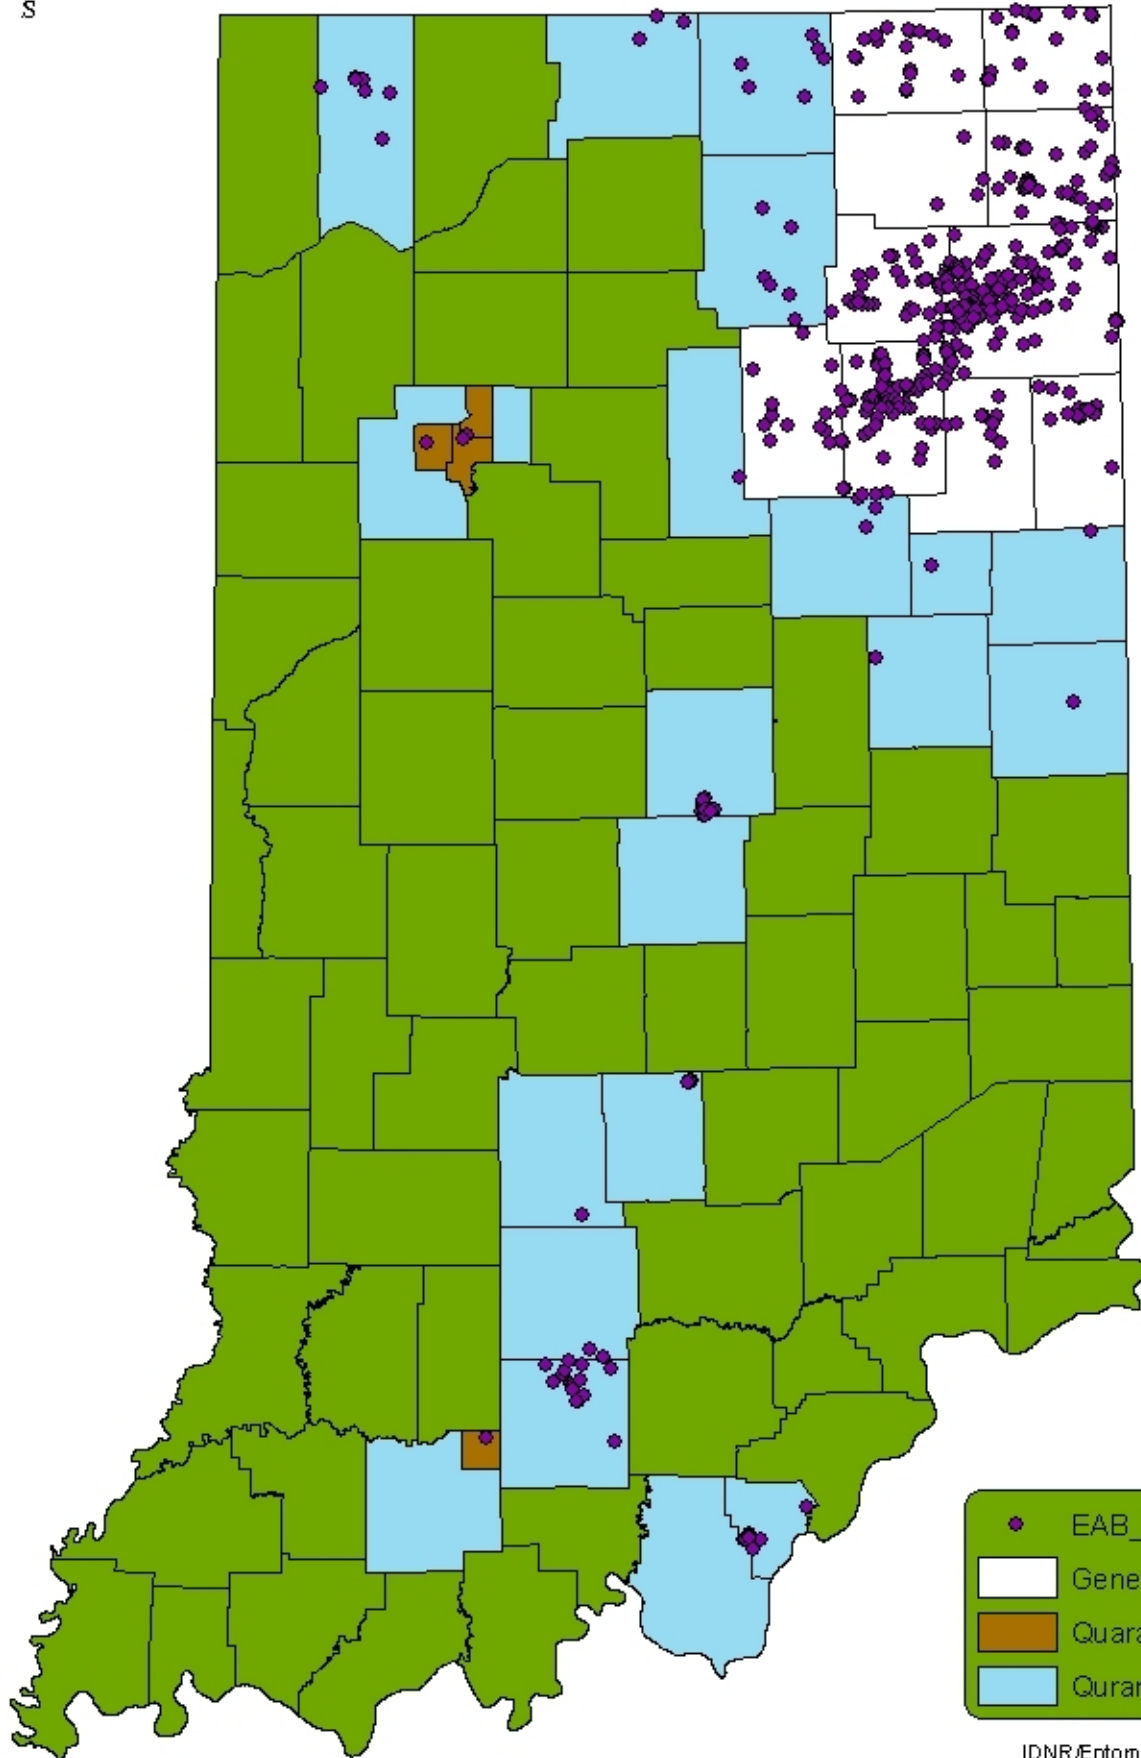

Indiana EAB Quarantine

November 9, 2009

- EAB_Finds_Statewide
- Generally Infested/Quarantine
- Quarantined Townships
- Quarantined Counties

IDNR/Entomology and Plant Pathology
November 2009
map by ebitner