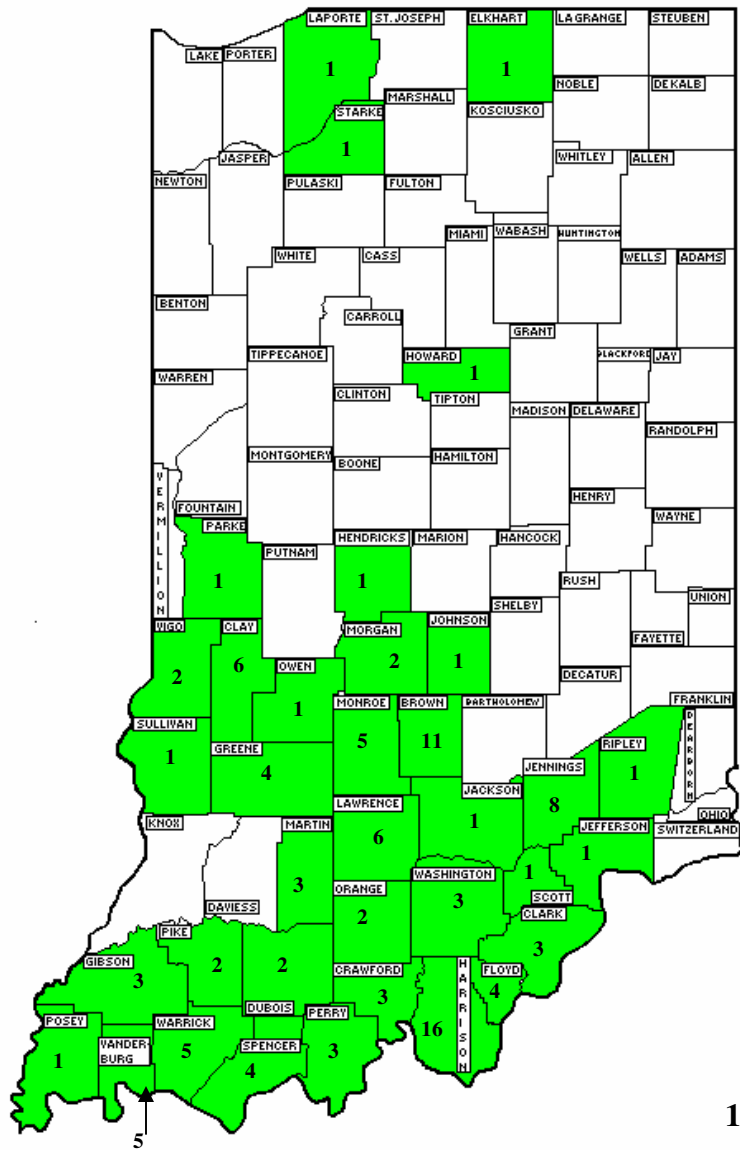

# Distribution of Kudzu in Indiana

Numbers inside county indicate the number of sites identified in that county

12-9-08