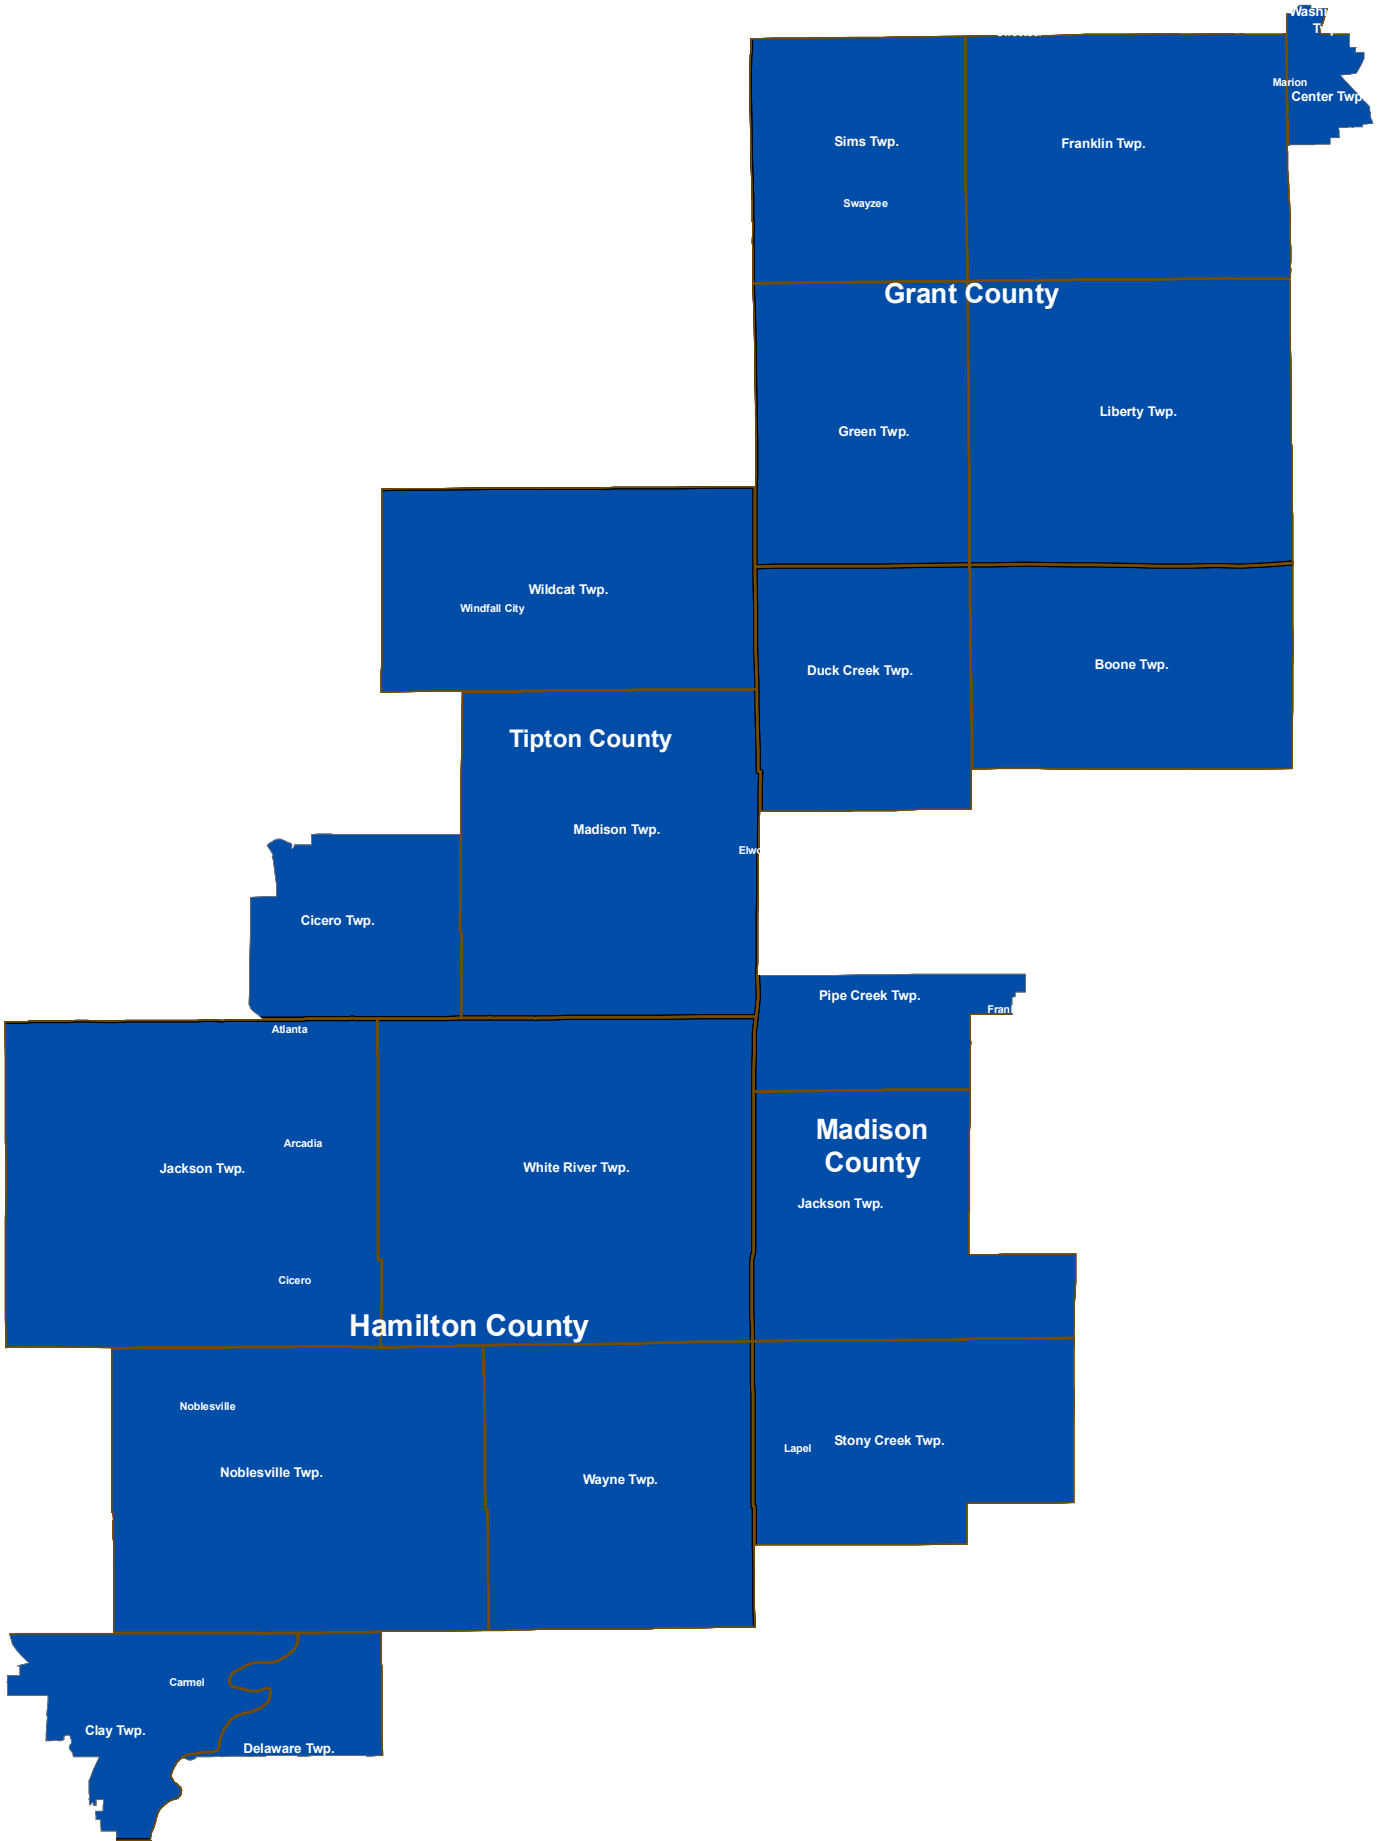

STATE SENATE DISTRICT 20

This map was produced by the Office of Census Data. This map represents only a visual depiction of the districts; it is not, nor may it be considered to be, the legal description of the districts.