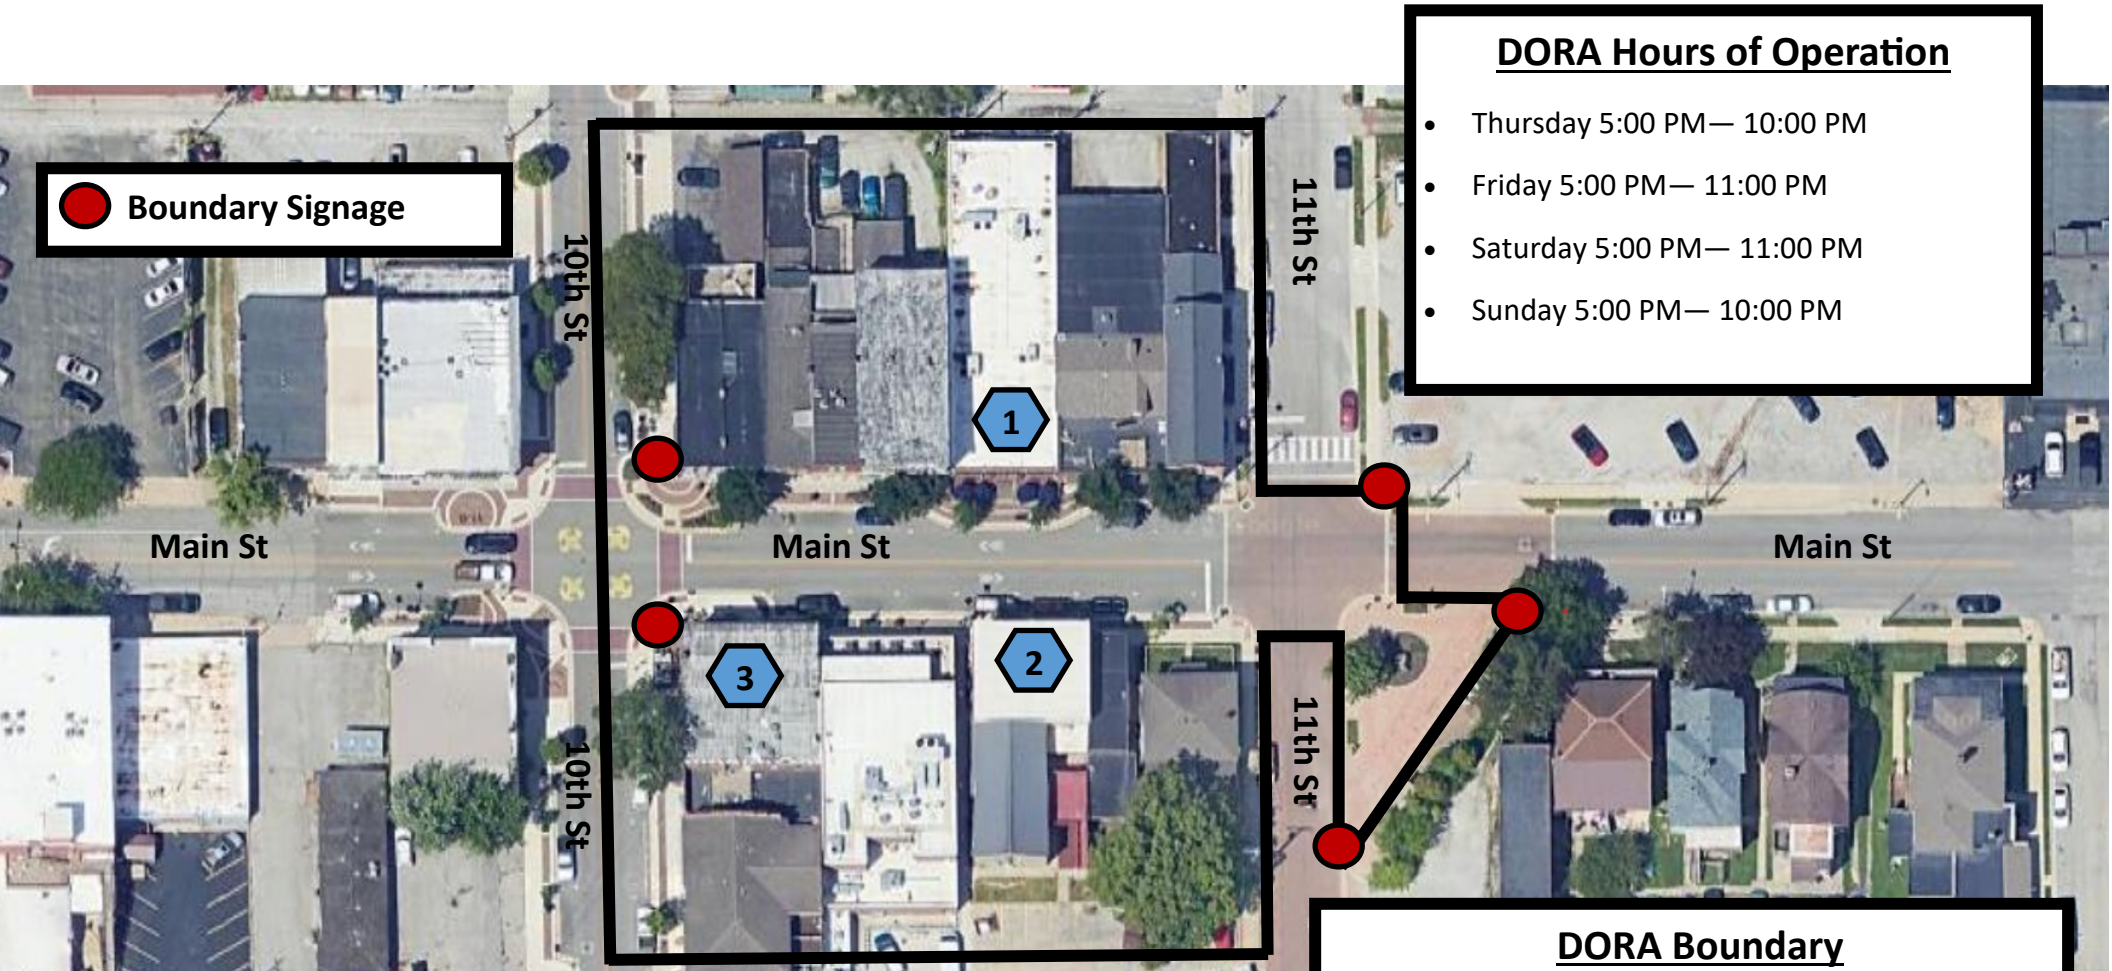

City of Lafayette Upper Main St DORA

 **Boundary Signage**

DORA Hours of Operation

- Thursday 5:00 PM— 10:00 PM
- Friday 5:00 PM— 11:00 PM
- Saturday 5:00 PM— 11:00 PM
- Sunday 5:00 PM— 10:00 PM

Business Locations

-  East End Hospitality LLC d/b/a East End Grill - 1016 Main St
-  Small Bowl, Inc d/b/a Ripple & Company - 1007 Main St
-  2 Cellar Girls, LLC d/b/a The Cellar Wine Bistro - 1001 Main St

DORA Boundary

- The northwest corner at 1000 Main Street
- The southwest corner at 1001 Main Street
- The northeast corner at 1024 Main Street
- The southeast corner at 11th Street and Main Street abutting but not including 1107 Main Street