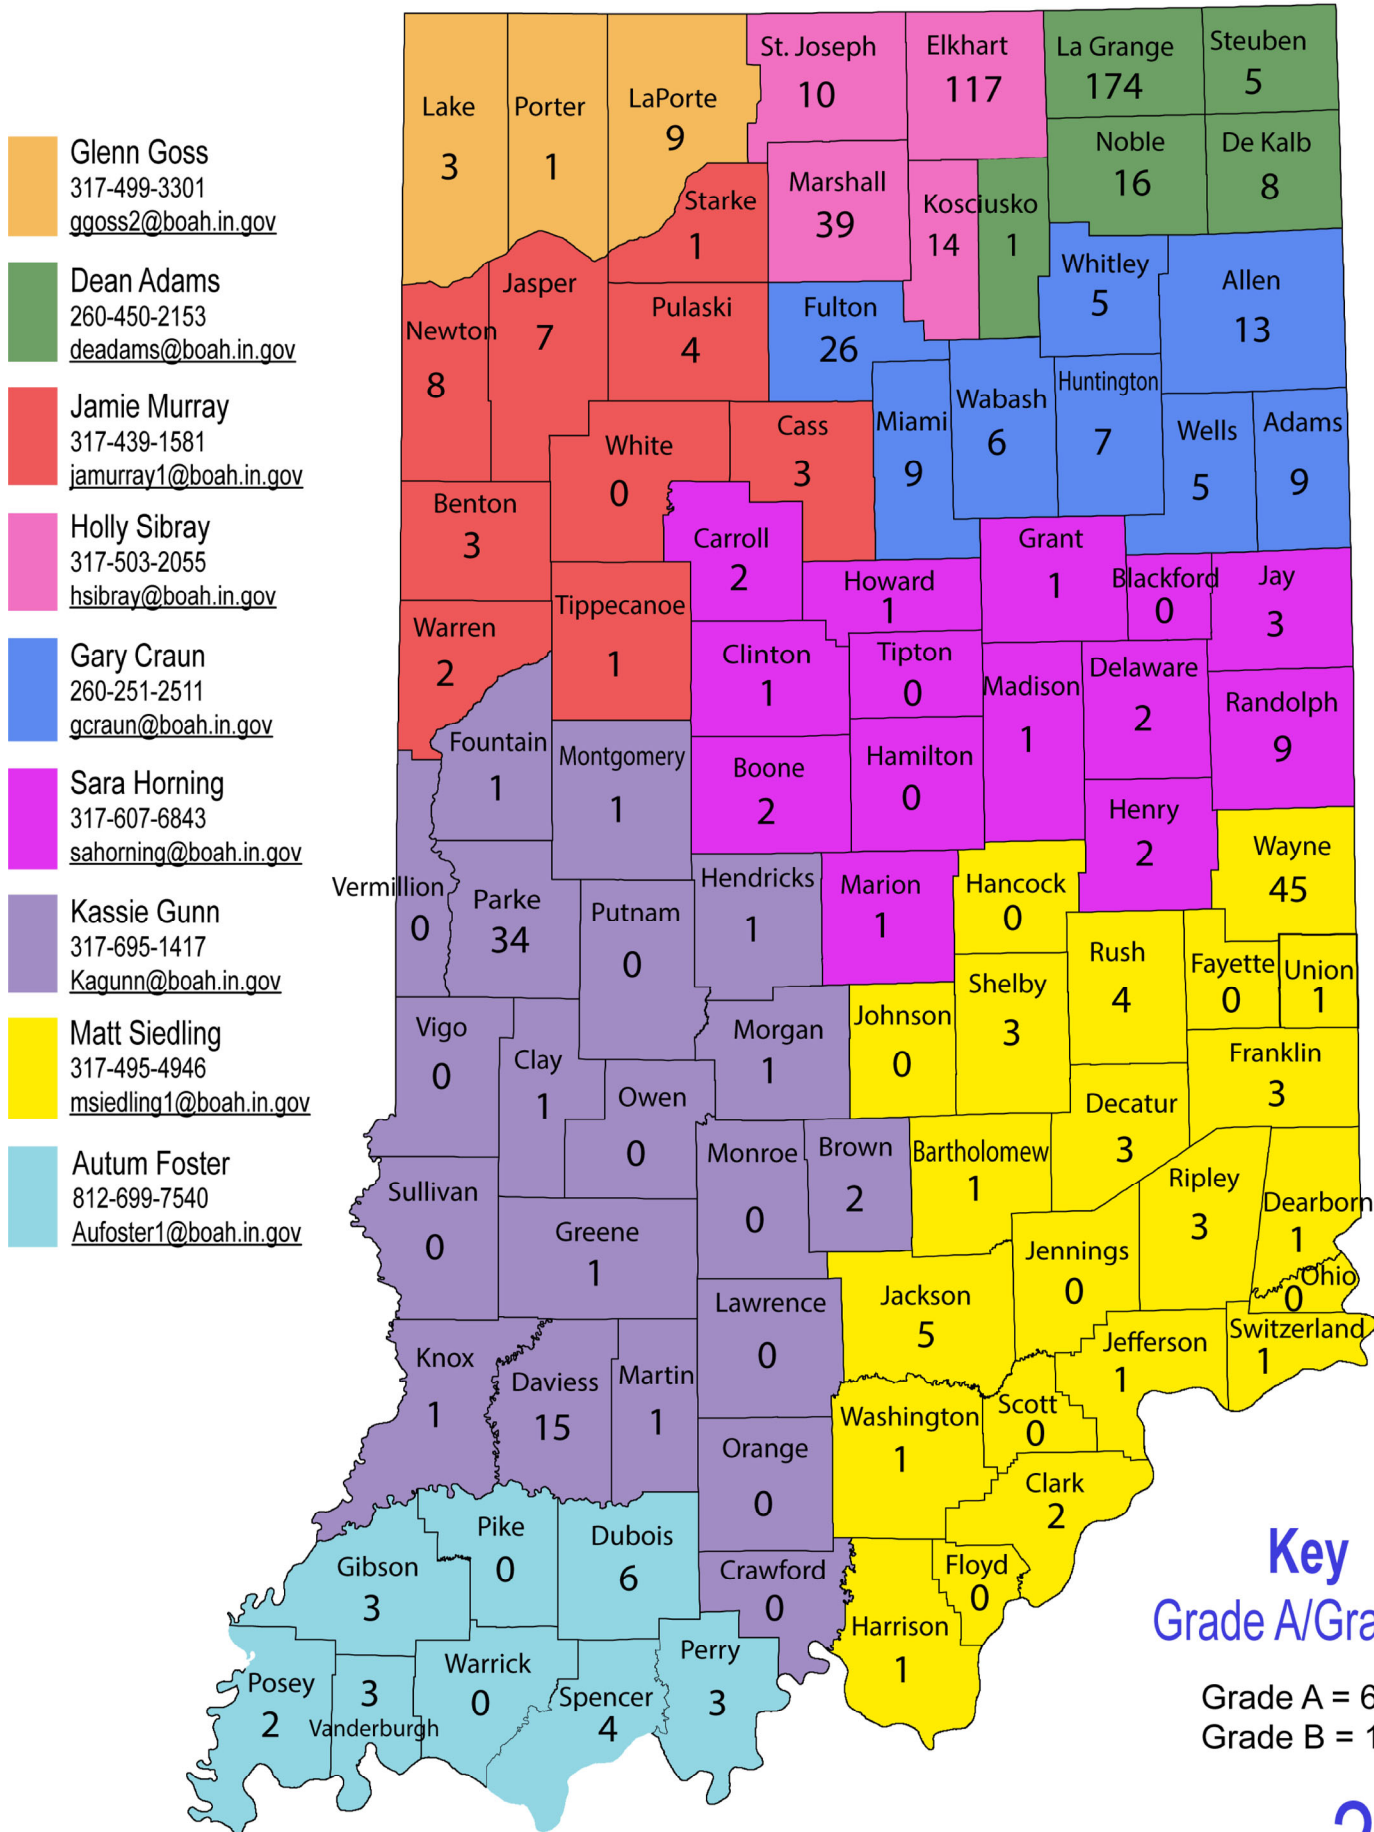

Dairy Farm Numbers by County and Inspector

Key
Grade A/Grade B
Grade A = 677
Grade B = 11