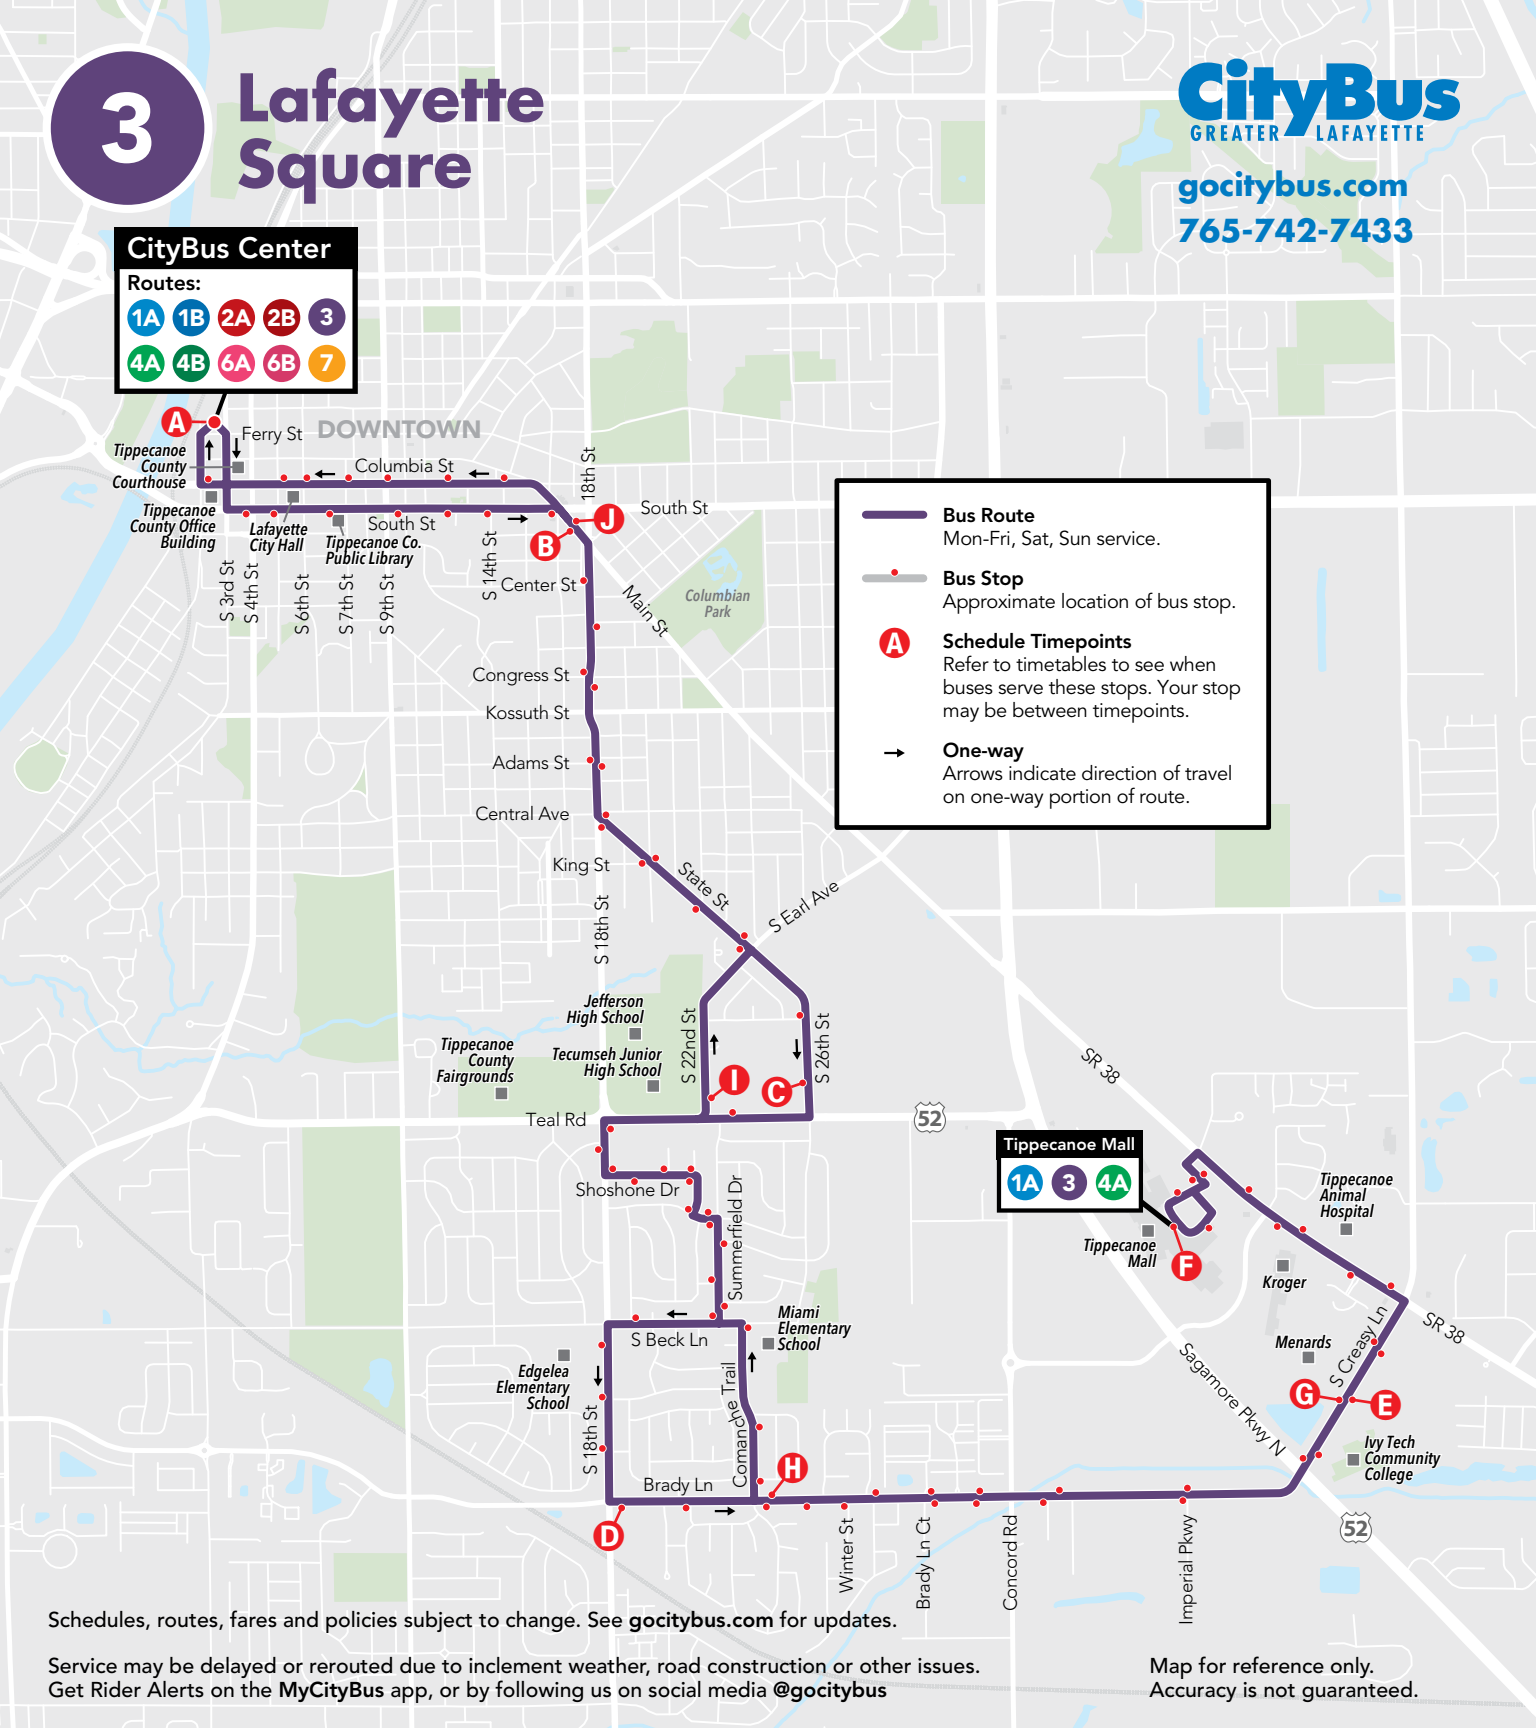

3

Lafayette Square

CityBus Center

Routes:

- 1A
- 1B
- 2A
- 2B
- 3
- 4A
- 4B
- 6A
- 6B
- 7

-  **Bus Route**
Mon-Fri, Sat, Sun service.
-  **Bus Stop**
Approximate location of bus stop.
-  **Schedule Timepoints**
Refer to timetables to see when buses serve these stops. Your stop may be between timepoints.
-  **One-way**
Arrows indicate direction of travel on one-way portion of route.

Schedules, routes, fares and policies subject to change. See gocitybus.com for updates.

Service may be delayed or rerouted due to inclement weather, road construction or other issues. Get Rider Alerts on the MyCityBus app, or by following us on social media @gocitybus

Map for reference only. Accuracy is not guaranteed.