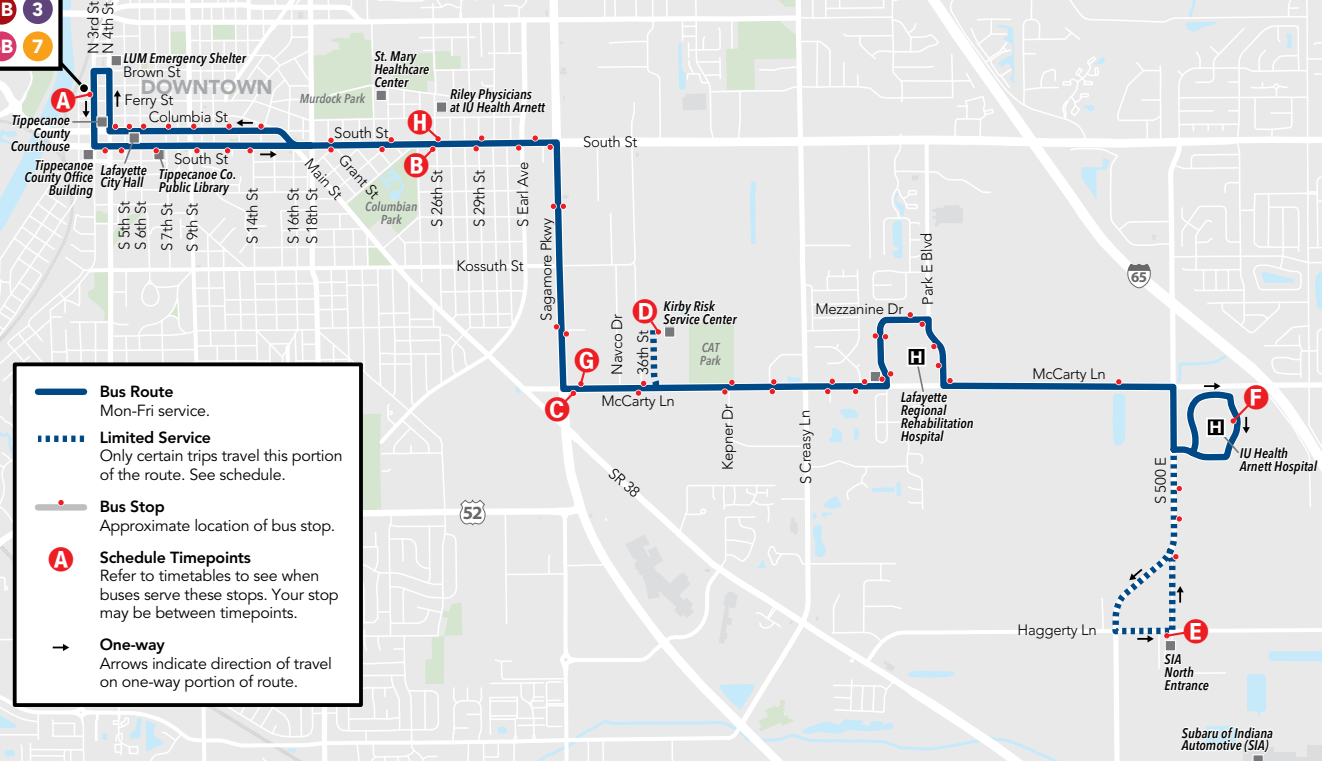

9

Park East

CityBus Center
Routes:

- 1A
- 1B
- 2A
- 2B
- 3
- 4A
- 4B
- 6A
- 6B
- 7

- Bus Route**
Mon-Fri service.
- Limited Service**
Only certain trips travel this portion of the route. See schedule.
- Bus Stop**
Approximate location of bus stop.
- Schedule Timepoints**
Refer to timetables to see when buses serve these stops. Your stop may be between timepoints.
- One-way**
Arrows indicate direction of travel on one-way portion of route.

Schedules, routes, fares and policies subject to change. See gocitybus.com for updates.

Service may be delayed or rerouted due to inclement weather, road construction or other issues. Get Rider Alerts on the MyCityBus app, or by following us on social media @gocitybus

Map for reference only. Accuracy is not guaranteed.