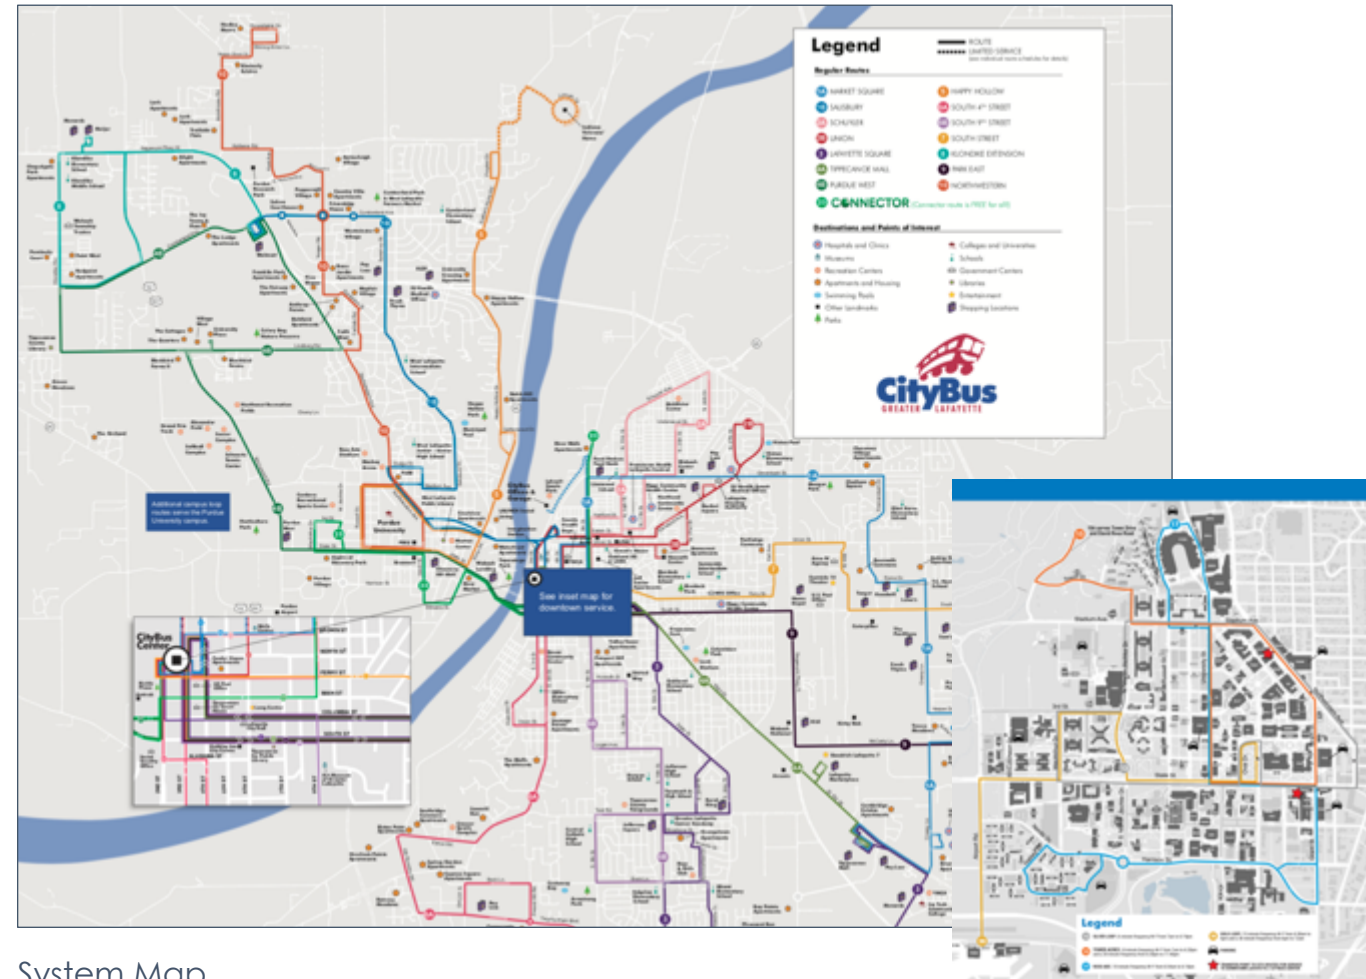

# CityBus Profile

Lafayette CityBus provides fixed-route, on demand, and paratransit bus service across Lafayette and West Lafayette, Indiana as well as serving Purdue University.

CityBus has 60 buses that provide nearly 4 million passenger rides across over 22 fixed routes throughout the community as well as throughout Purdue University, allowing advertisers the opportunity to speak directly to consumers across the region on a daily basis where no other outdoor advertising exists.

## Fast Transit Facts:

- 2019 Ridership: **3.9 million riders per year**
- Routes: **CityBus** operates 22 fixed routes throughout the community w/ 5 of those directly servicing student and faculty around Purdue University.

System Map

Purdue inset

Lafayette