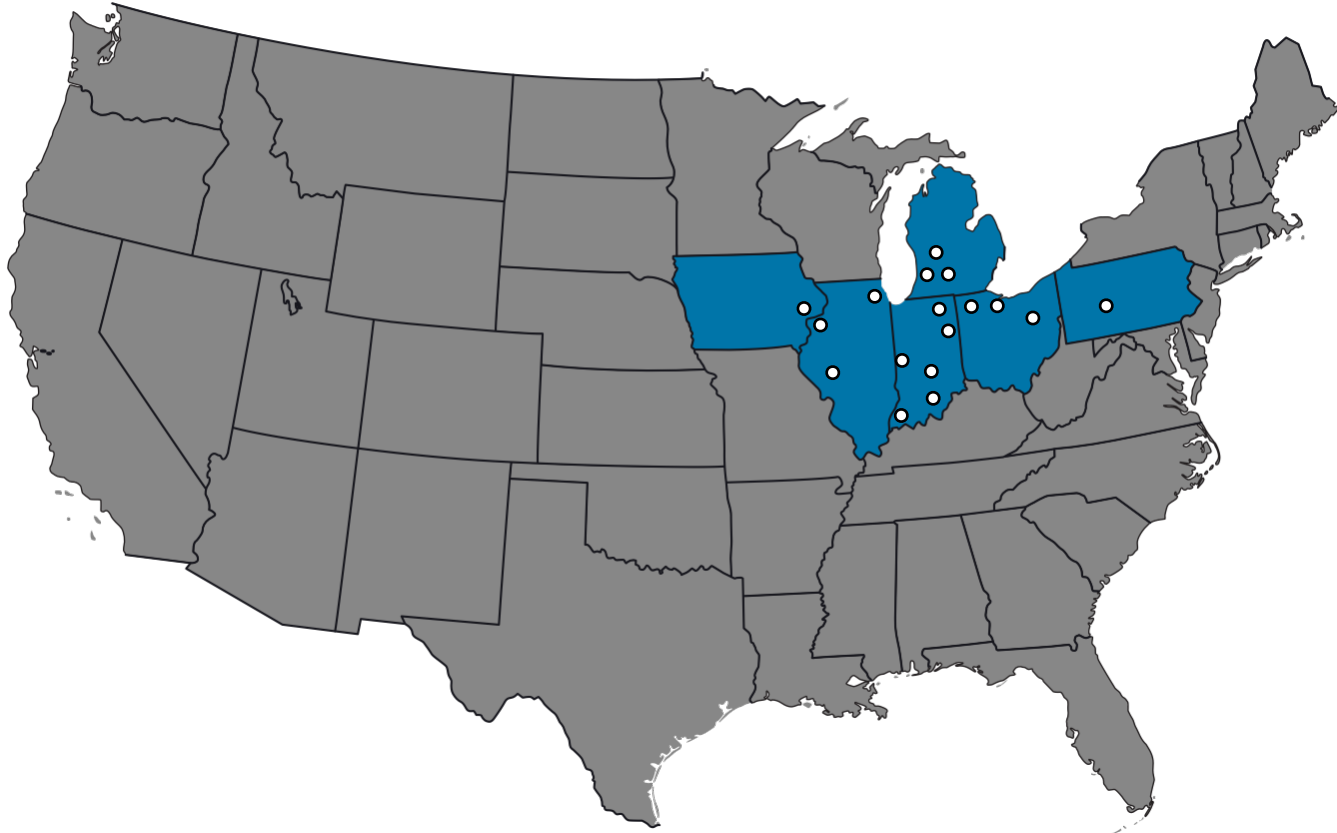

Mesmerize

Our Coverage

FORMATS BY DMA

Media	Bus	Rail	Shelters
ILLINOIS			
Chicago		●	
Moline	●		
Quincy	●		
INDIANA			
Bloomington	●		
Evansville	●		
Ft. Wayne	●		●
Indianapolis	●		●
Lafayette	●		
South Bend	●	●	●
Terra Haute	●		
IOWA			
Davenport	●		●
MICHIGAN			
Battle Creek	●		●
Grand Rapids	●		
Kalamazoo	●		
OHIO			
Canton	●		
Sandusky	●		
Toledo	●		
PENNSYLVANIA			
State College	●