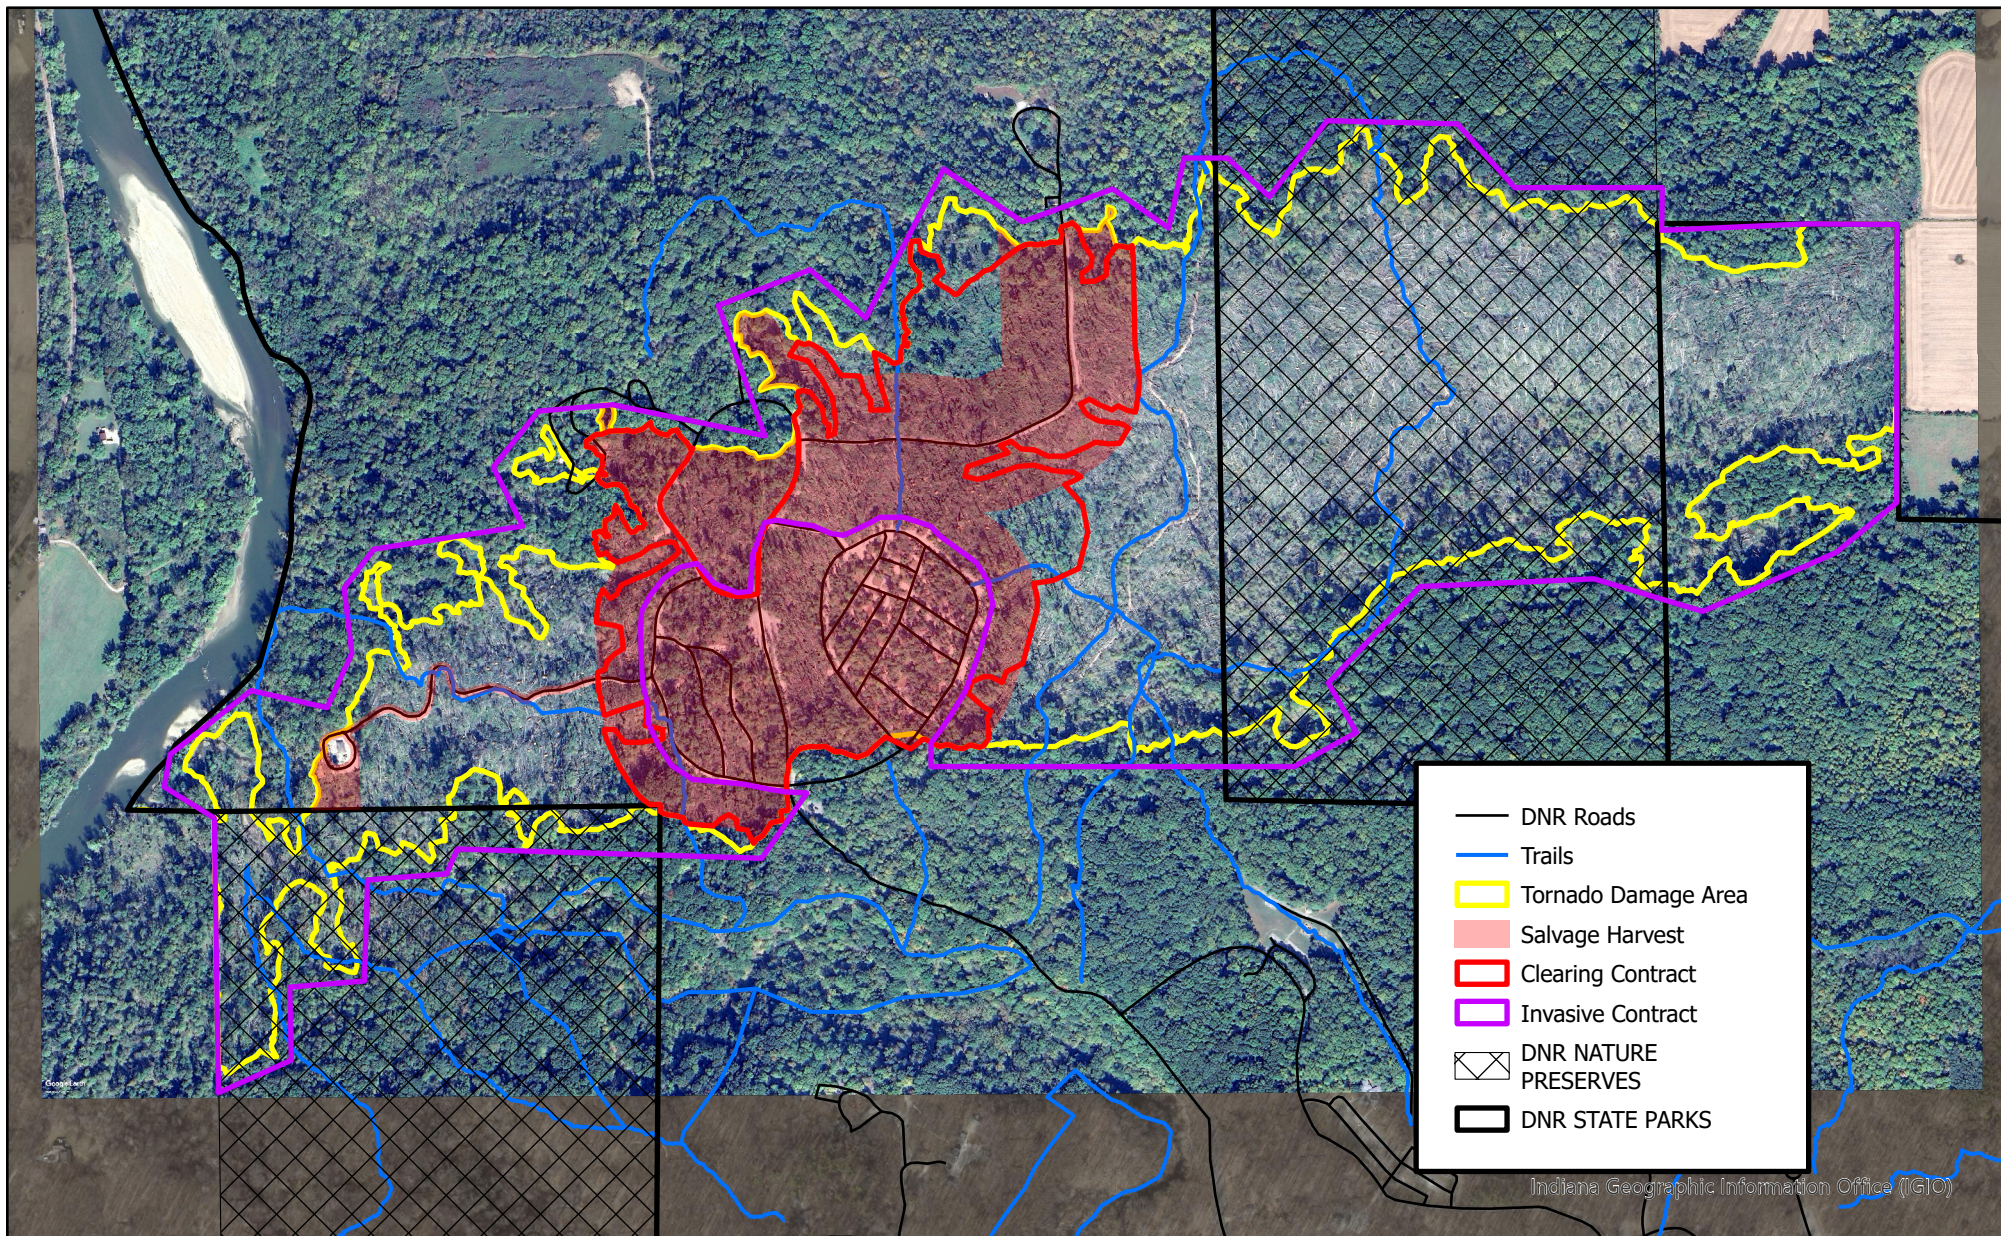

McCormick's Creek SP - Boundaries Overview

Created by Anthony Sipes, August 22, 2024
Projected Coordinate System: NAD83 Zone 16N