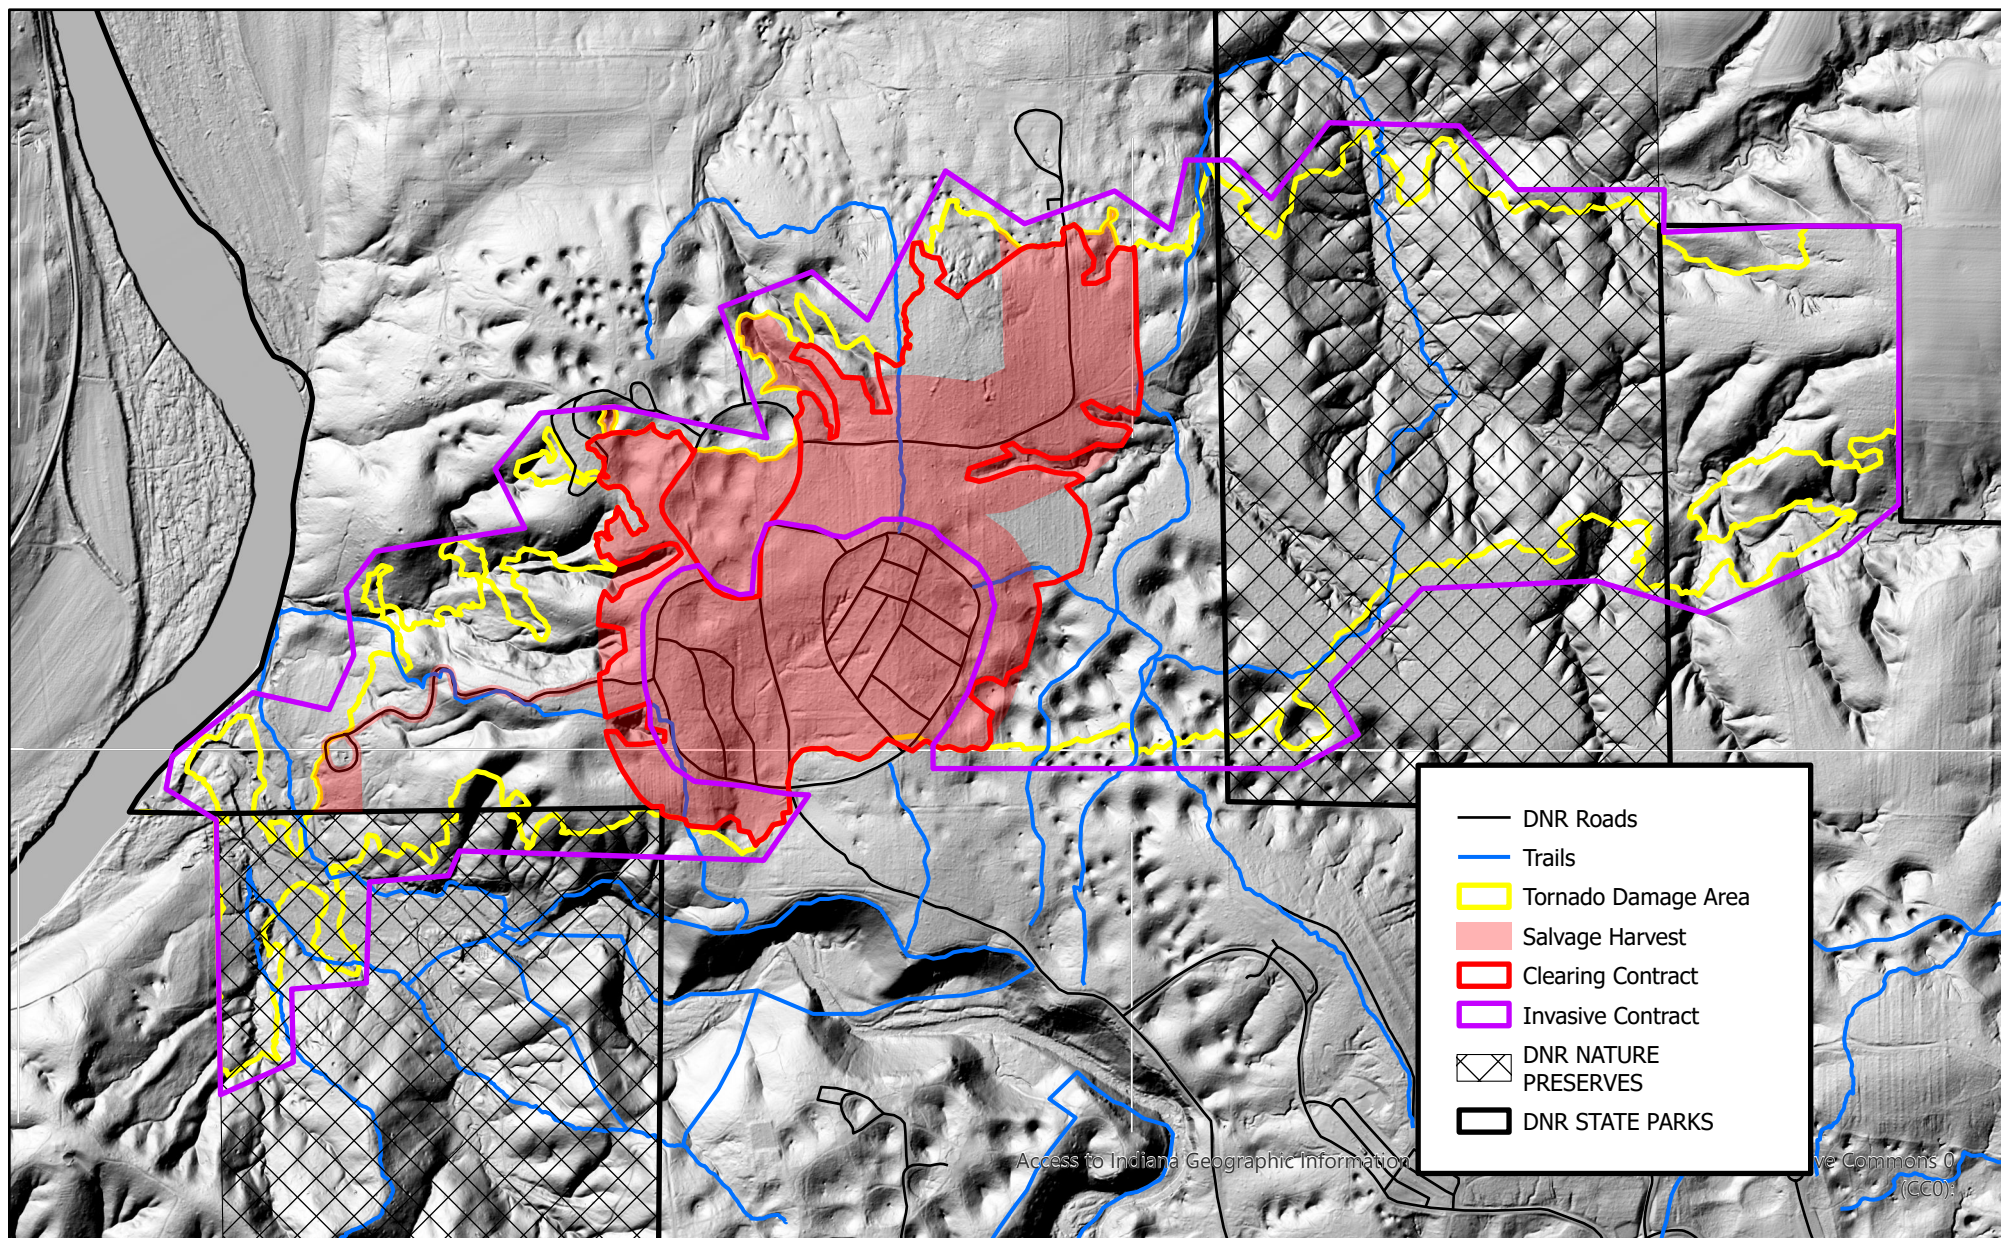

# McCormick's Creek SP - Boundaries Overview

Access to Indiana Geographic Information System  
Creative Commons Attribution-NonCommercial-ShareAlike 4.0 International License (CC BY-NC-SA)

Created by Anthony Sipes, August 22, 2024  
Projected Coordinate System: NAD83 Zone 16N