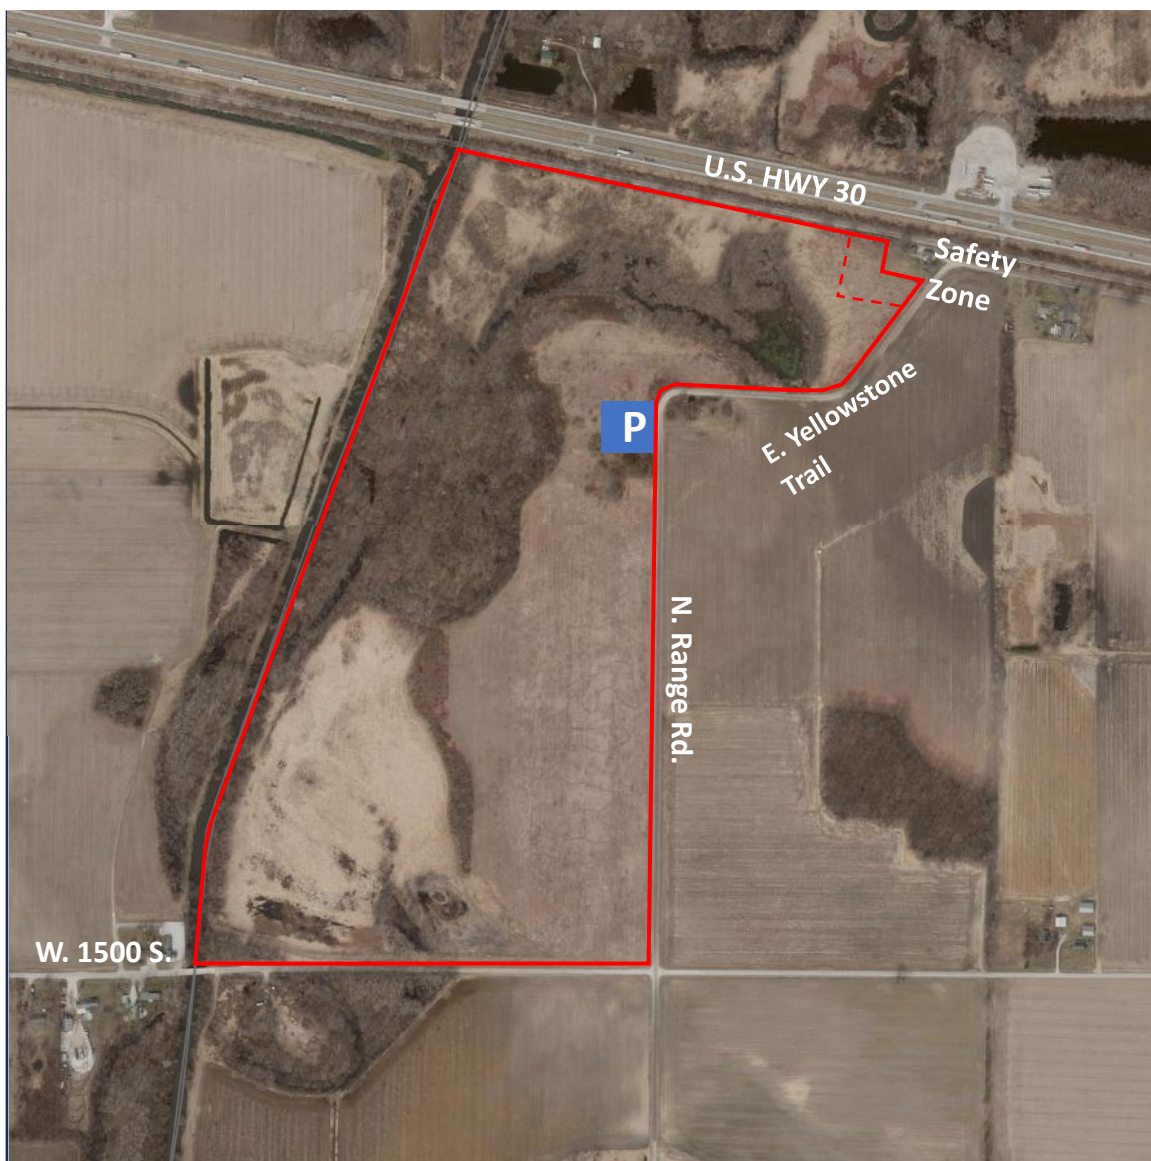

Turkey Foot Wildlife Management Area
Starke County, Indiana

Directions: Located just South of U.S. Highway 30, and it runs down to the intersection of Range Rd. and Country Road 600 N.

GPS coordinates for the parking area: (41.396418°N, 86.698783°W).

All boundaries on the map are approximate.