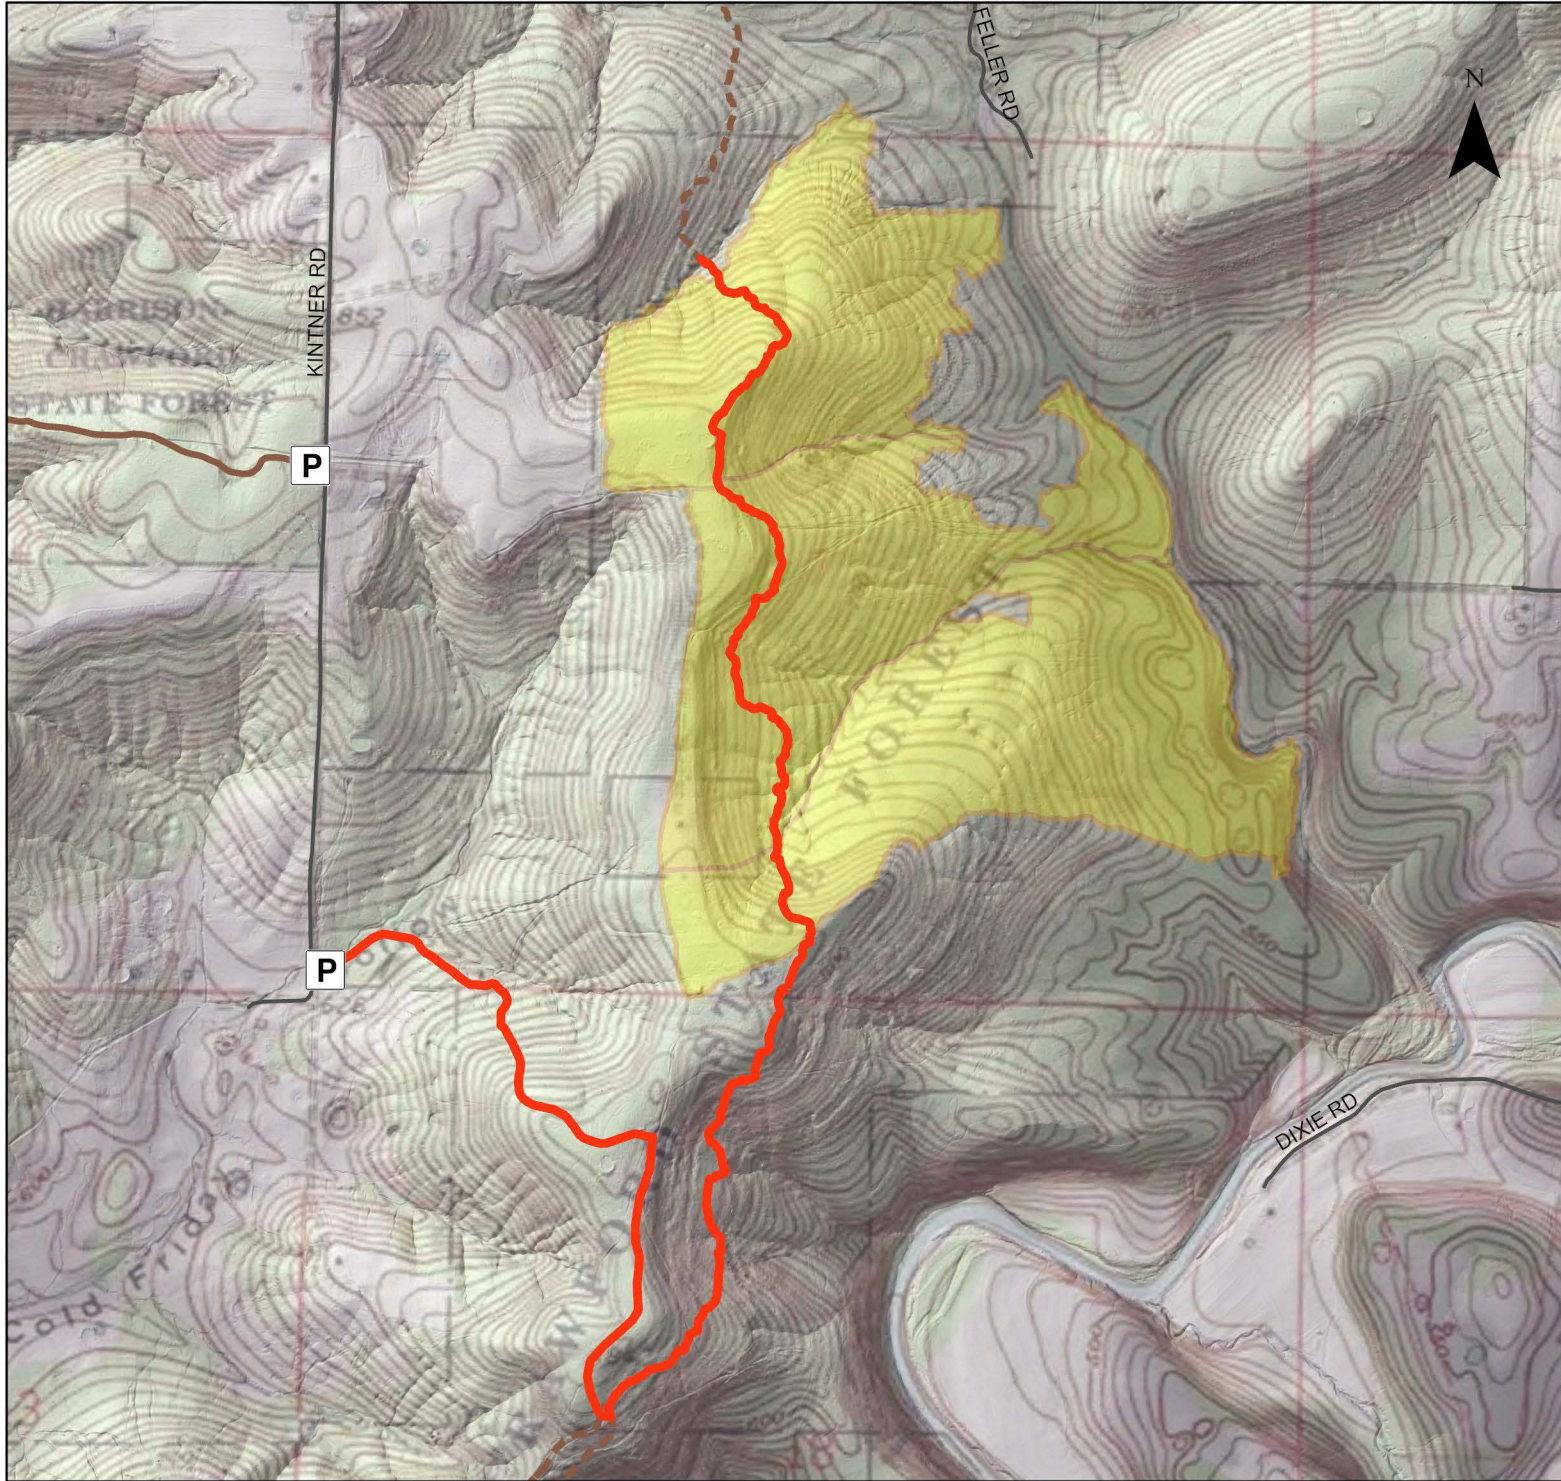

Harrison-Crawford State Forest Temporary Trail Closure

Legend:

-  Temporary Trail Closure
-  Recreational Trails
-  Restricted Area

Beginning on or shortly after 1/3/2025, portions of the Adventure trail and Turkey Ridge horse trail will be temporarily closed for public safety.