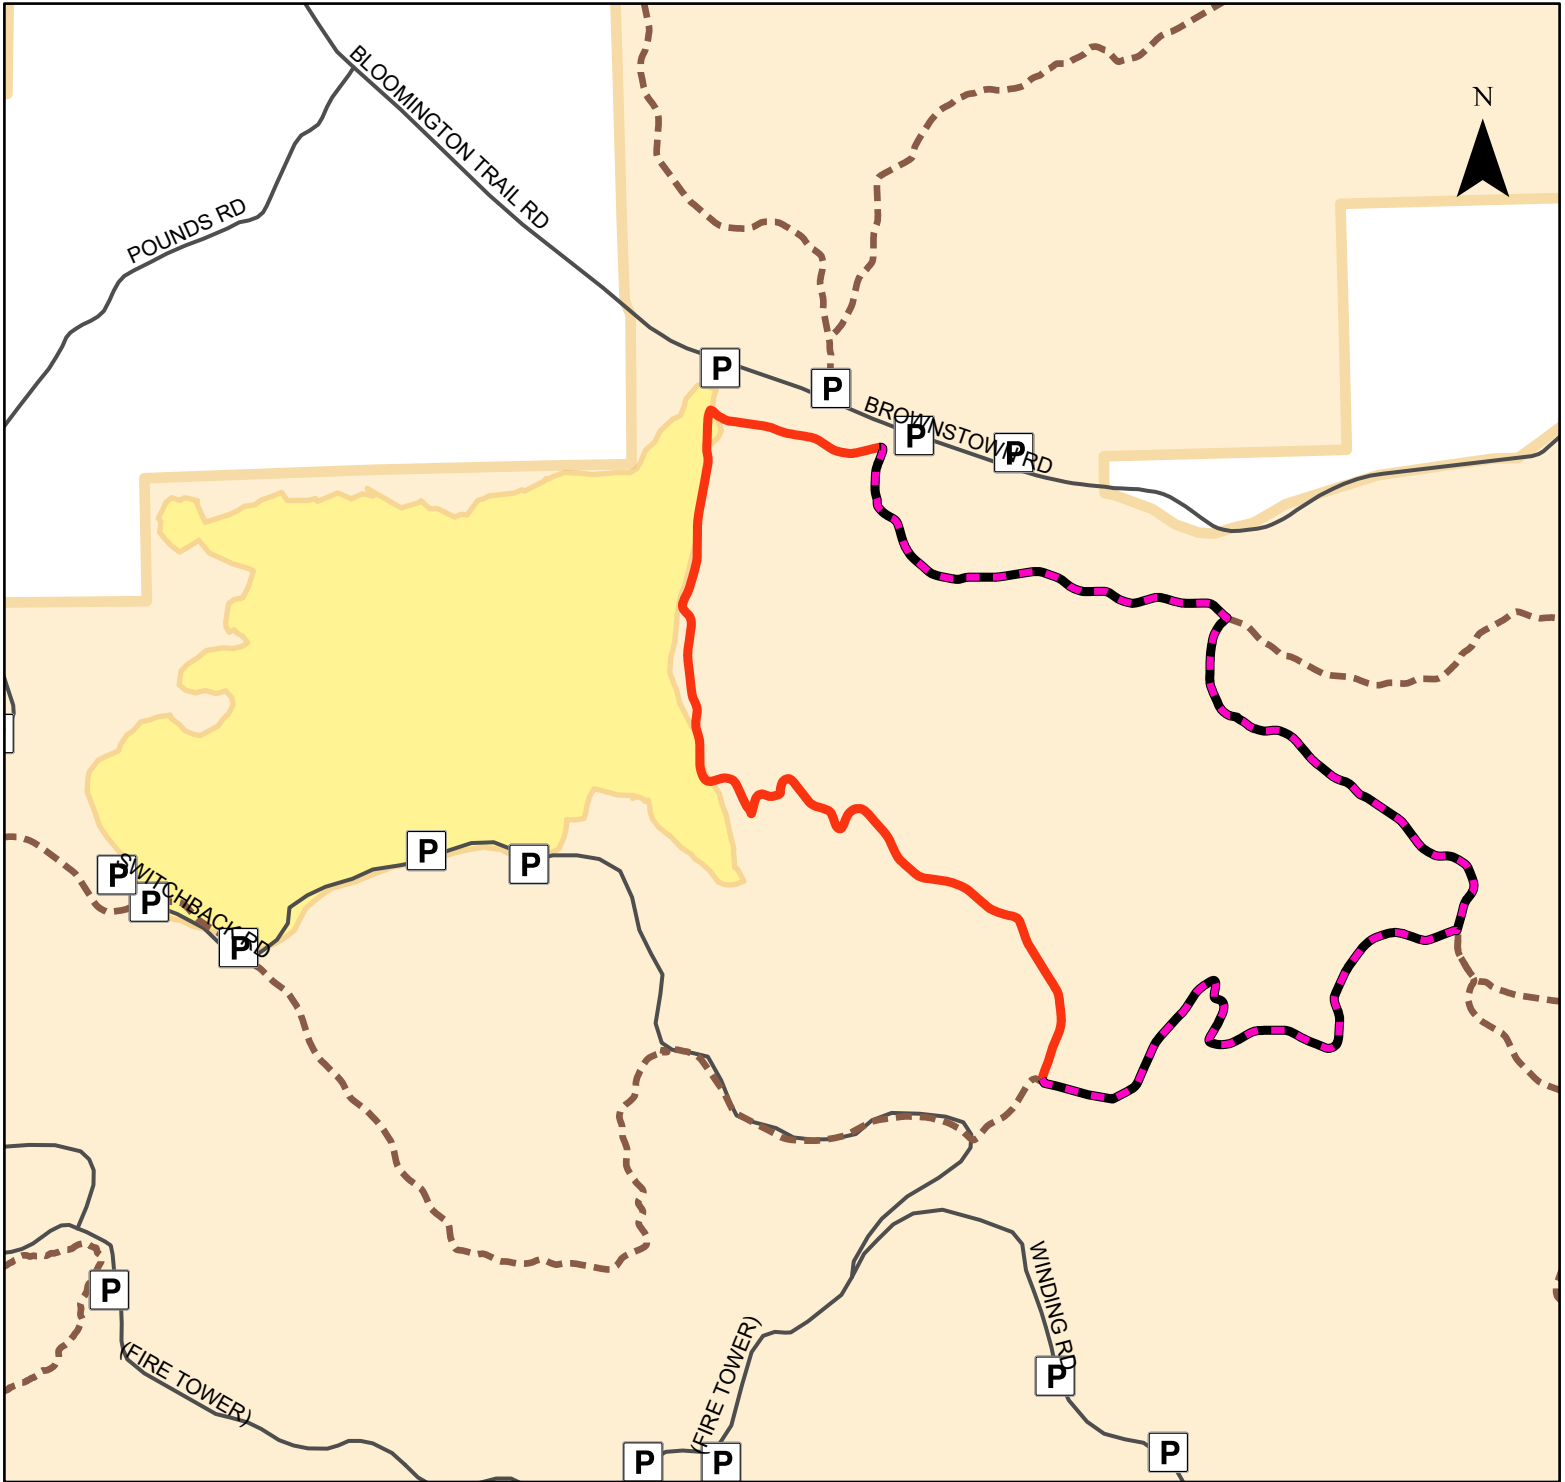

# Clark State Forest Temporary Trail Closure

**Legend:**

- Temporary Trail Closure
- - - Temporary Trail Reroute
- - - Recreational Trails
- Yellow Restricted Area
- Orange State Forest

Beginning on or shortly after May 21, 2024, portions of the Horse Camp Loop trail will be temporarily closed for public safety. The re-route has been marked with pink and black flagging.