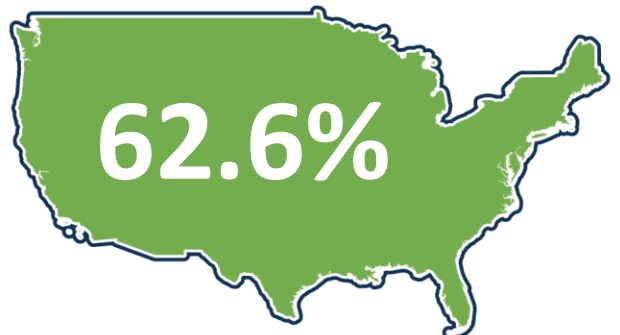

# 4.3%

National Unemployment Rate

## LABOR FORCE PARTICIPATION RATE\*

16+: **63.2%**

25-44: **85.5%**

25-54: **84.7%**

National Labor Force

Open Job Postings