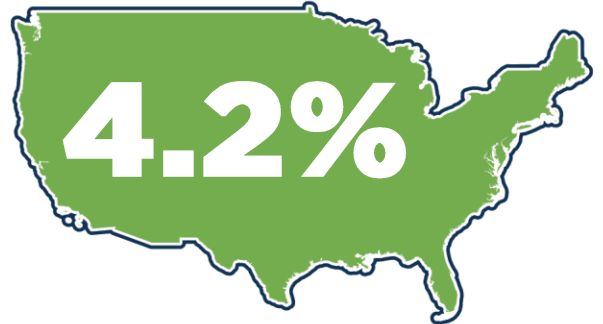

August Indiana Employment

Released September 20, 2024

Unemployment Rate

**seasonally adjusted*

Unemployment Rate

4.2%

July 2024 Indiana

4.0%

National Unemployment Rate

LABOR FORCE PARTICIPATION RATE*

16+: **62.7%**

25-44: **85.0%**

25-54: **84.6%**

National Labor Force

Open Job Postings

89,103