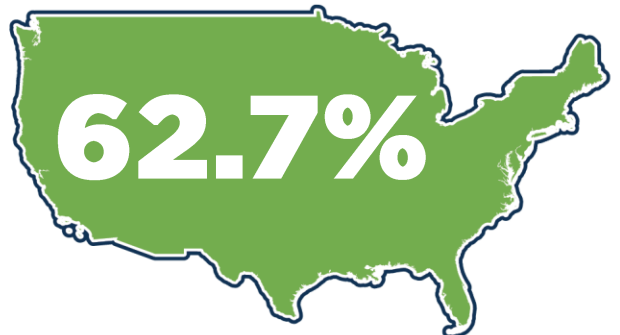

National Unemployment Rate

LABOR FORCE PARTICIPATION RATE*

16+: **62.7%**

25-44: **85.0%**

25-54: **84.6%**

National Labor Force

Open Job Postings

89,103

Jobs

As of September 16, 2024

Weekly UI Continued Claims

21,828

Filed Week Ending August 31, 2024

Source: Local Area Unemployment Statistics, Bureau of Labor Statistics; Indiana Career Connect

* The percentage of Hoosiers 16 and older who are either working or actively looking for work. Those not in the labor force include primarily, students, retirees and other non-working populations, such as individuals unable to work due to a disability or illness, or adults responsible for their family's childcare needs.