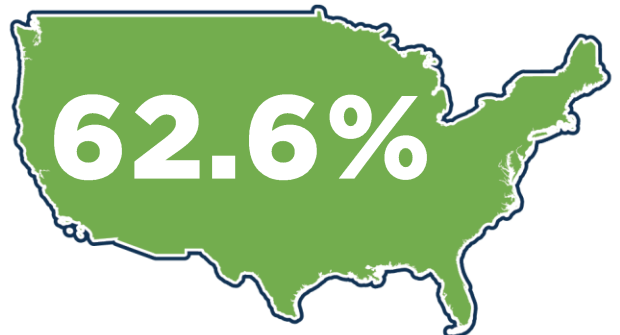

National Unemployment Rate

LABOR FORCE PARTICIPATION RATE*

16+: **62.4%**

25-44: **84.5%**

25-54: **84.3%**

National Labor Force

Open Job Postings

96,433

Jobs

As of July 17, 2024

Weekly UI Continued Claims

19,084

Filed Week Ending June 29, 2024

Source: Local Area Unemployment Statistics, Bureau of Labor Statistics; Indiana Career Connect

* The percentage of Hoosiers 16 and older who are either working or actively looking for work. Those not in the labor force include primarily, students, retirees and other non-working populations, such as individuals unable to work due to a disability or illness, or adults responsible for their family's childcare needs.