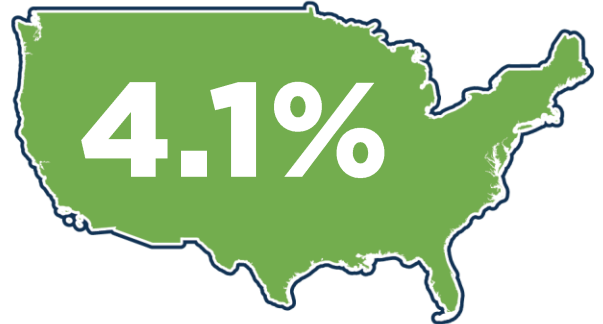

June Indiana Employment

Released July 19, 2024

Unemployment Rate

**seasonally adjusted*

Unemployment Rate

3.8%

May 2024 Indiana

3.7%

National Unemployment Rate

LABOR FORCE PARTICIPATION RATE*

16+: **62.4%**

25-44: **84.5%**

25-54: **84.3%**

National Labor Force

Open Job Postings

96,433