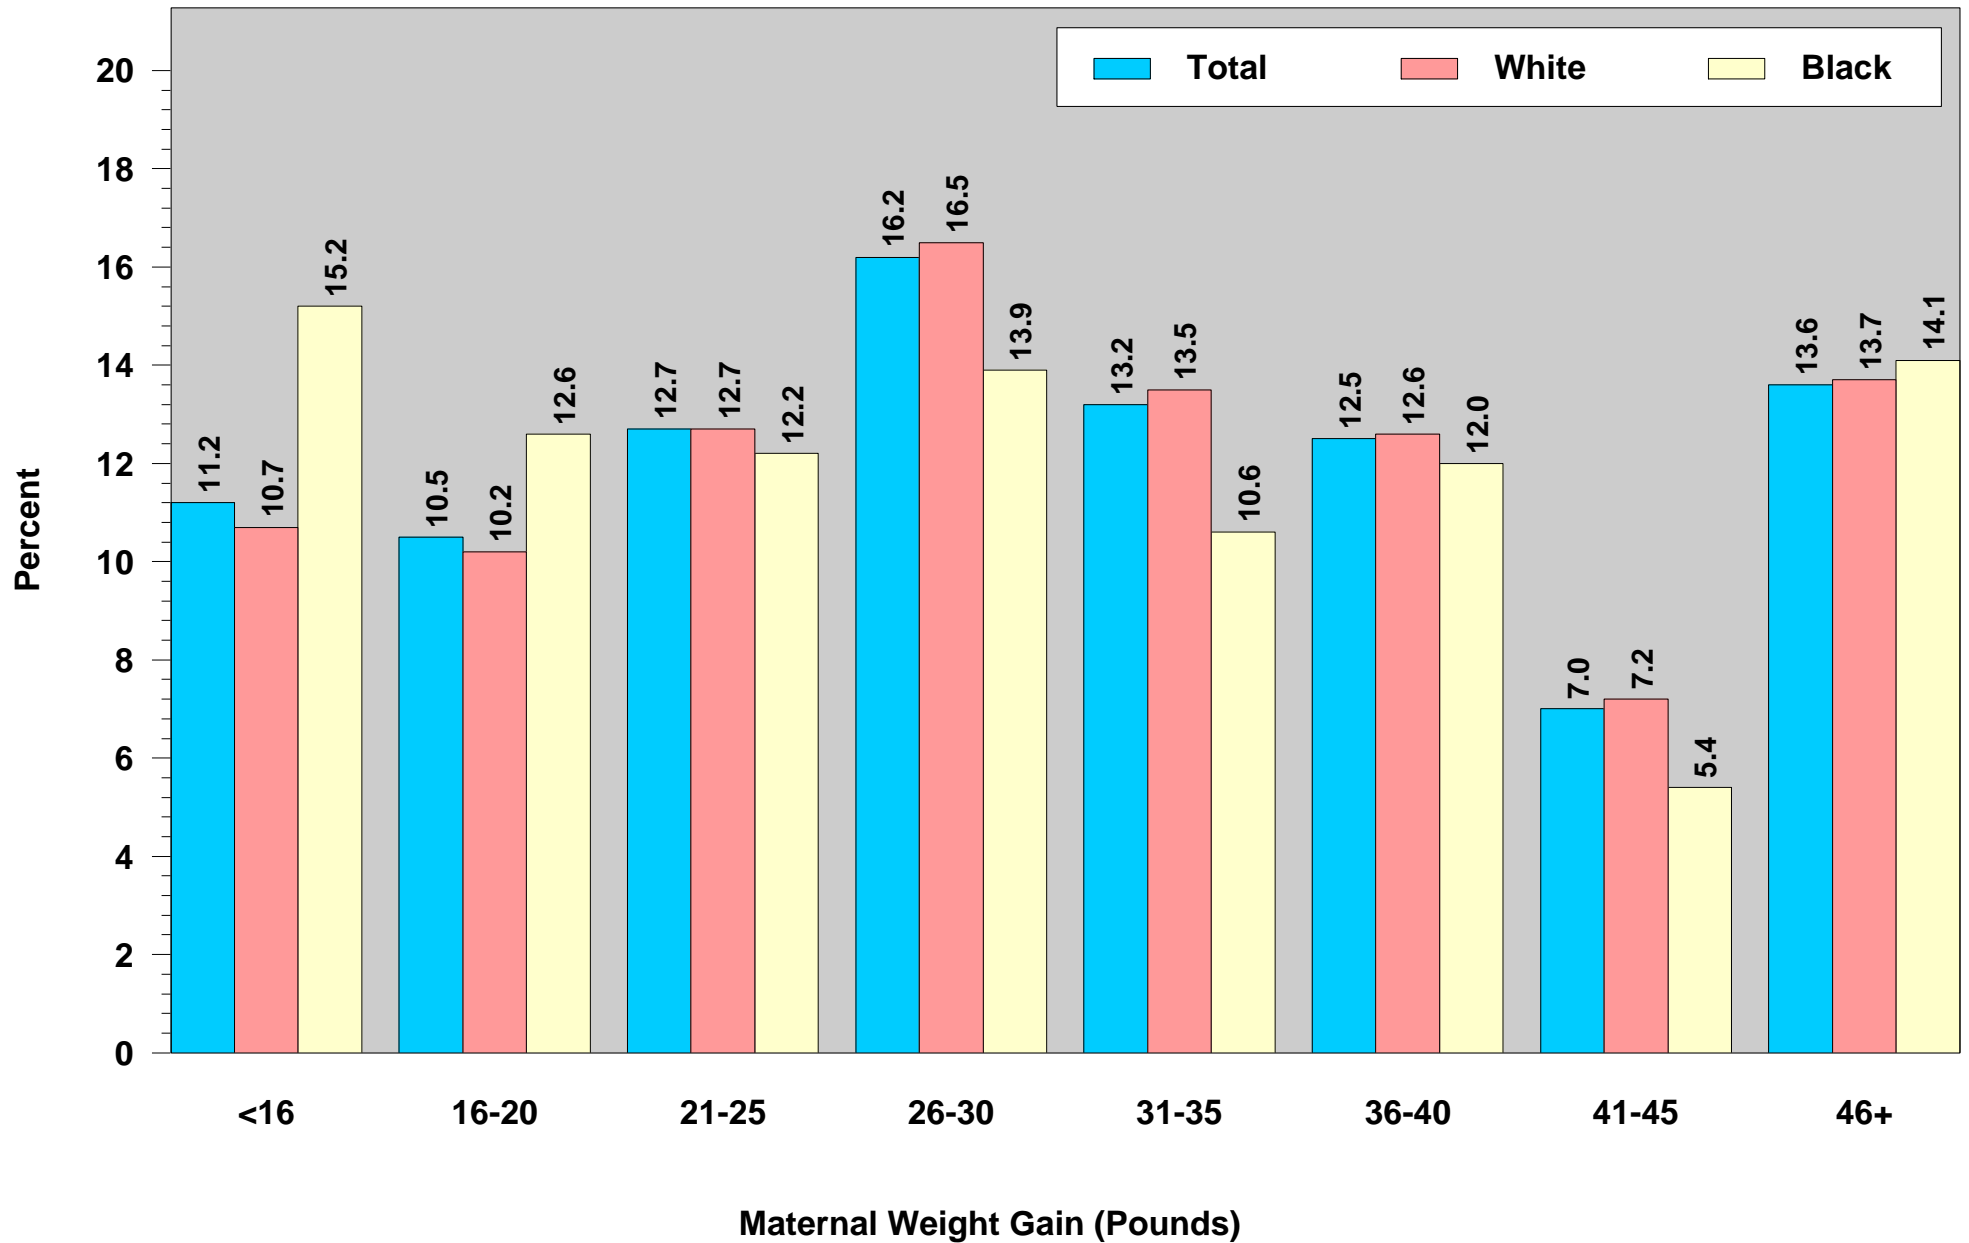

Indiana Natality Report, 2004

Figure 11

### Percent of Births by Maternal Weight Gain and Race of Mother Indiana Residents, 2004

This figure was run on June 30, 2006.  
Source: ISDH, ERC, DAT