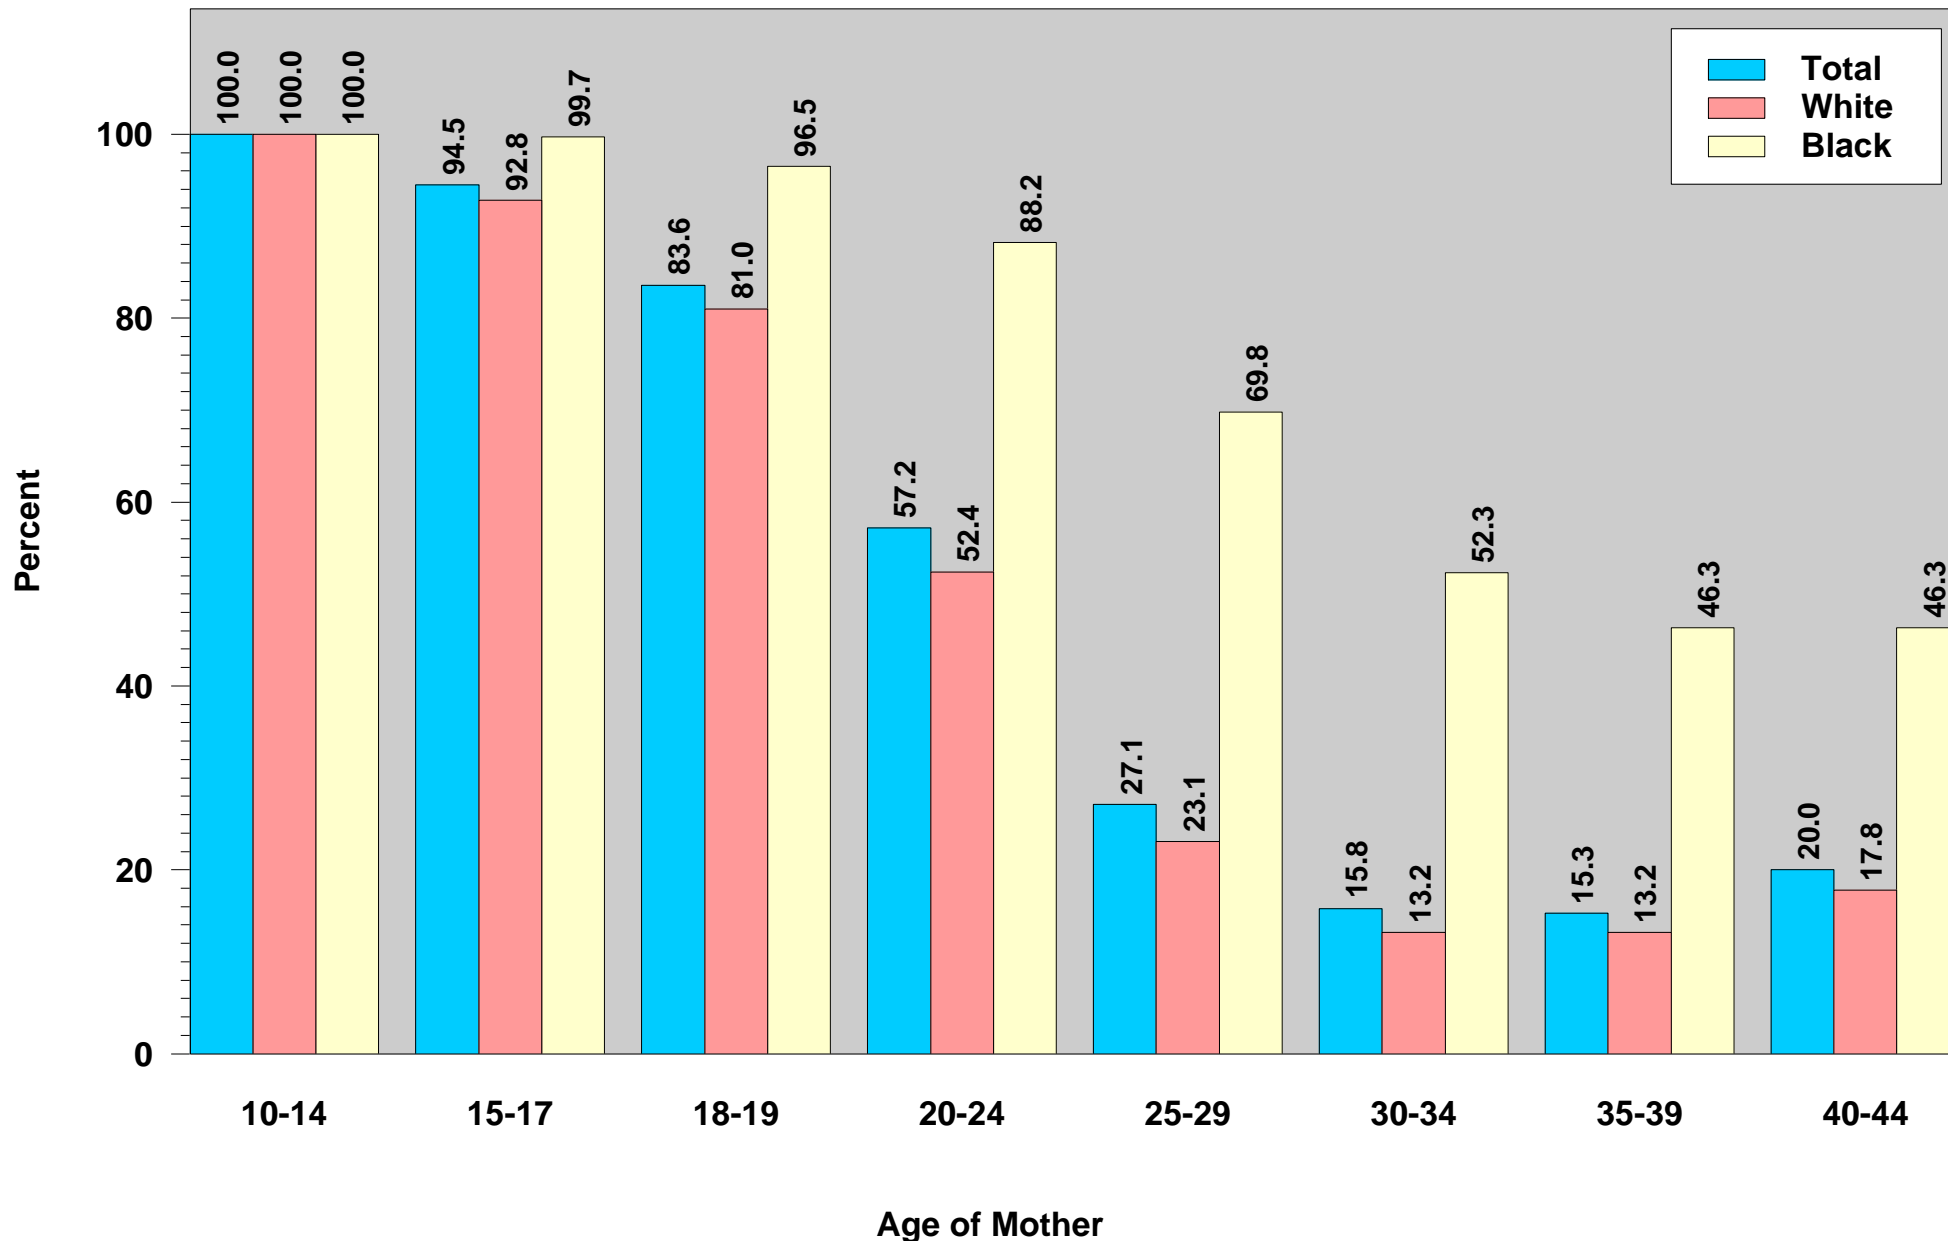

Indiana Natality Report, 2004

Figure 15

**Percent of Births to Unmarried Parents by Age and Race of Mother:
Indiana Residents, 2004**

This figure was run on June 30, 2006.
Source: ISDH, ERC, DAT; Table 25