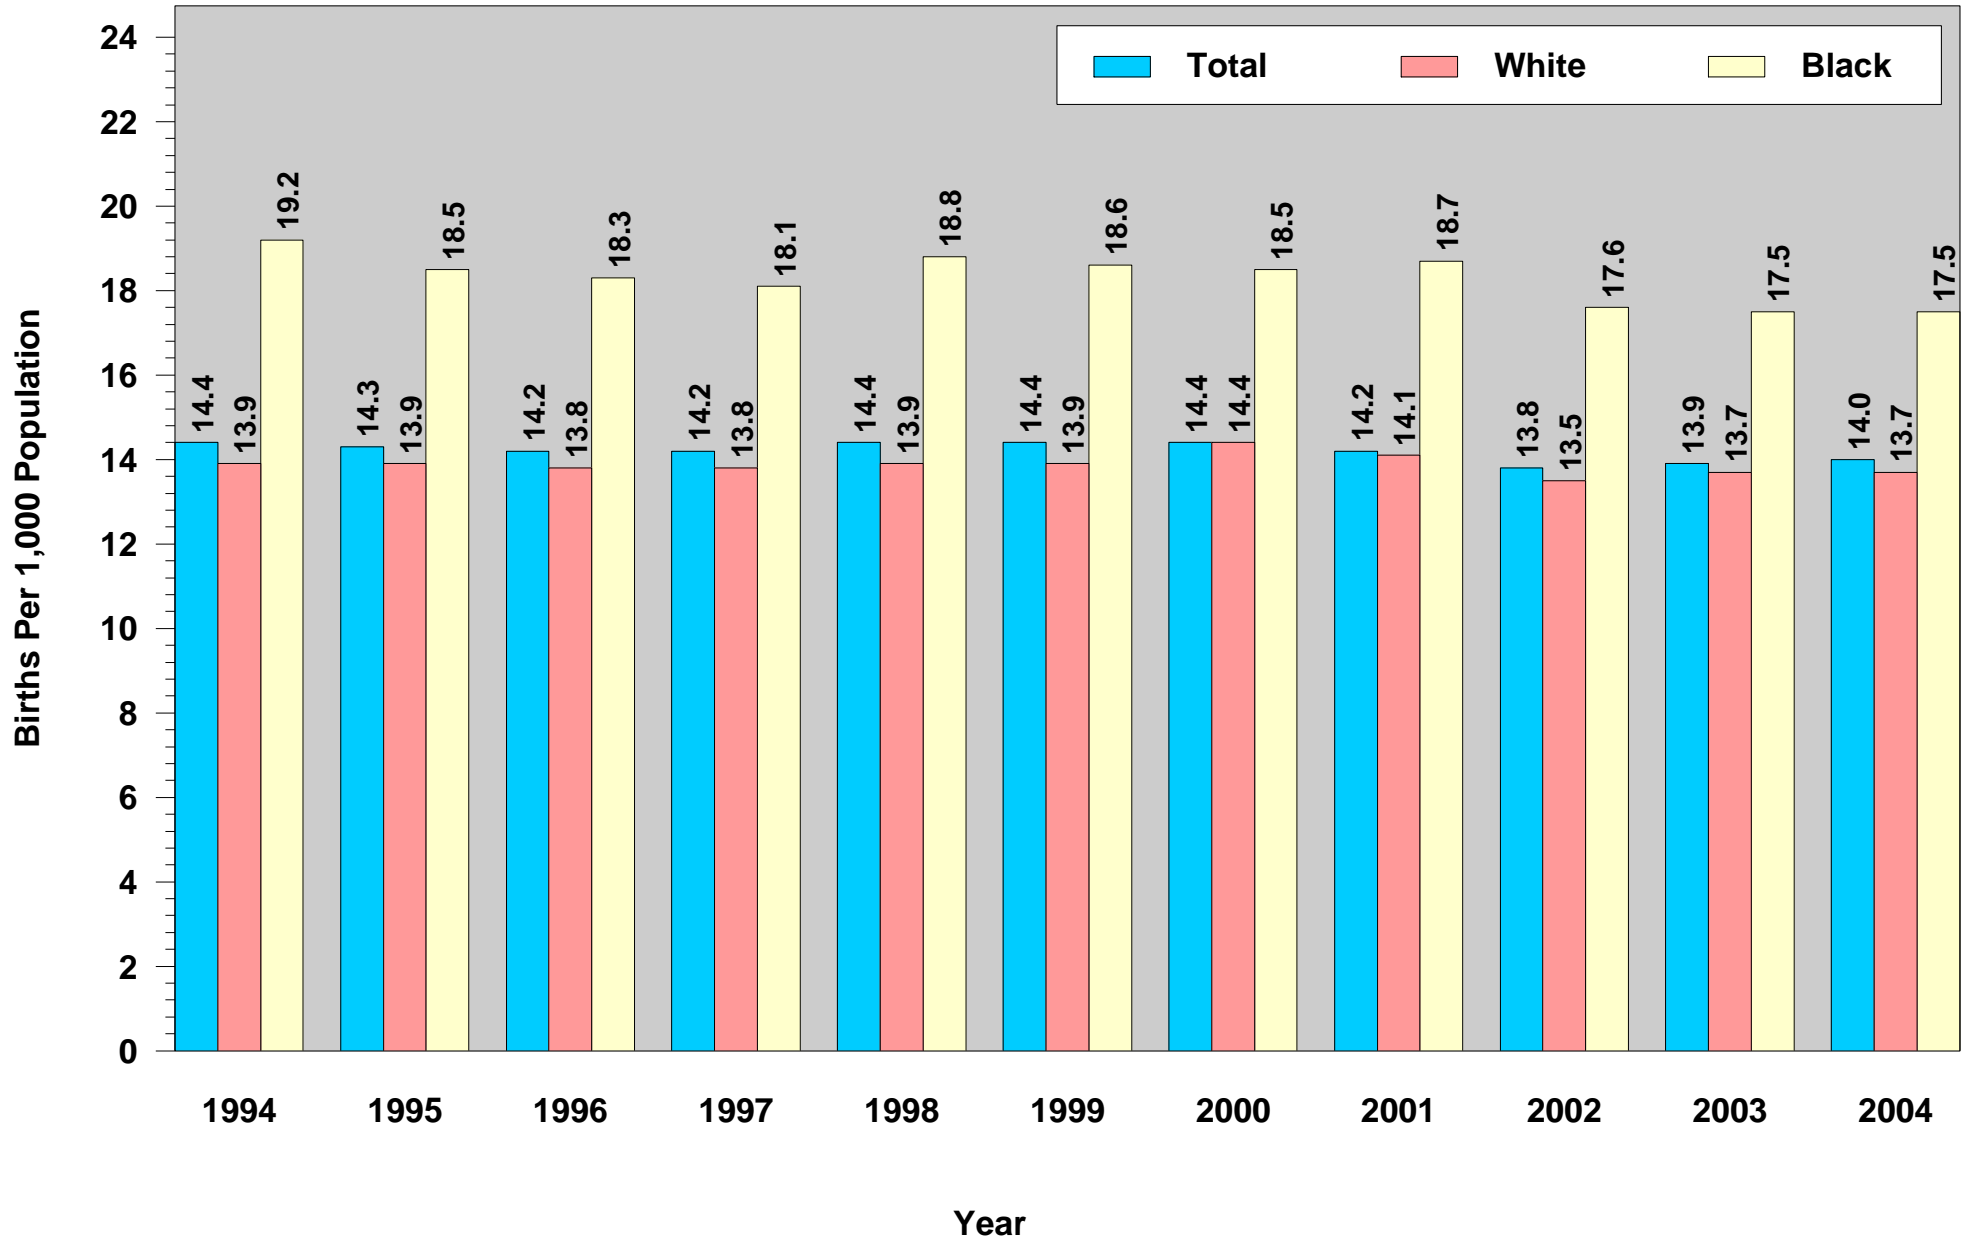

Indiana Natality Report, 2004
Figure 16

**Crude Birth Rates by Year and Race of Mother:
Indiana Residents, 1994 to 2004**

This figure was run on June 30, 2006.
Source: ISDH, ERC, DAT; Table 28 (2004)