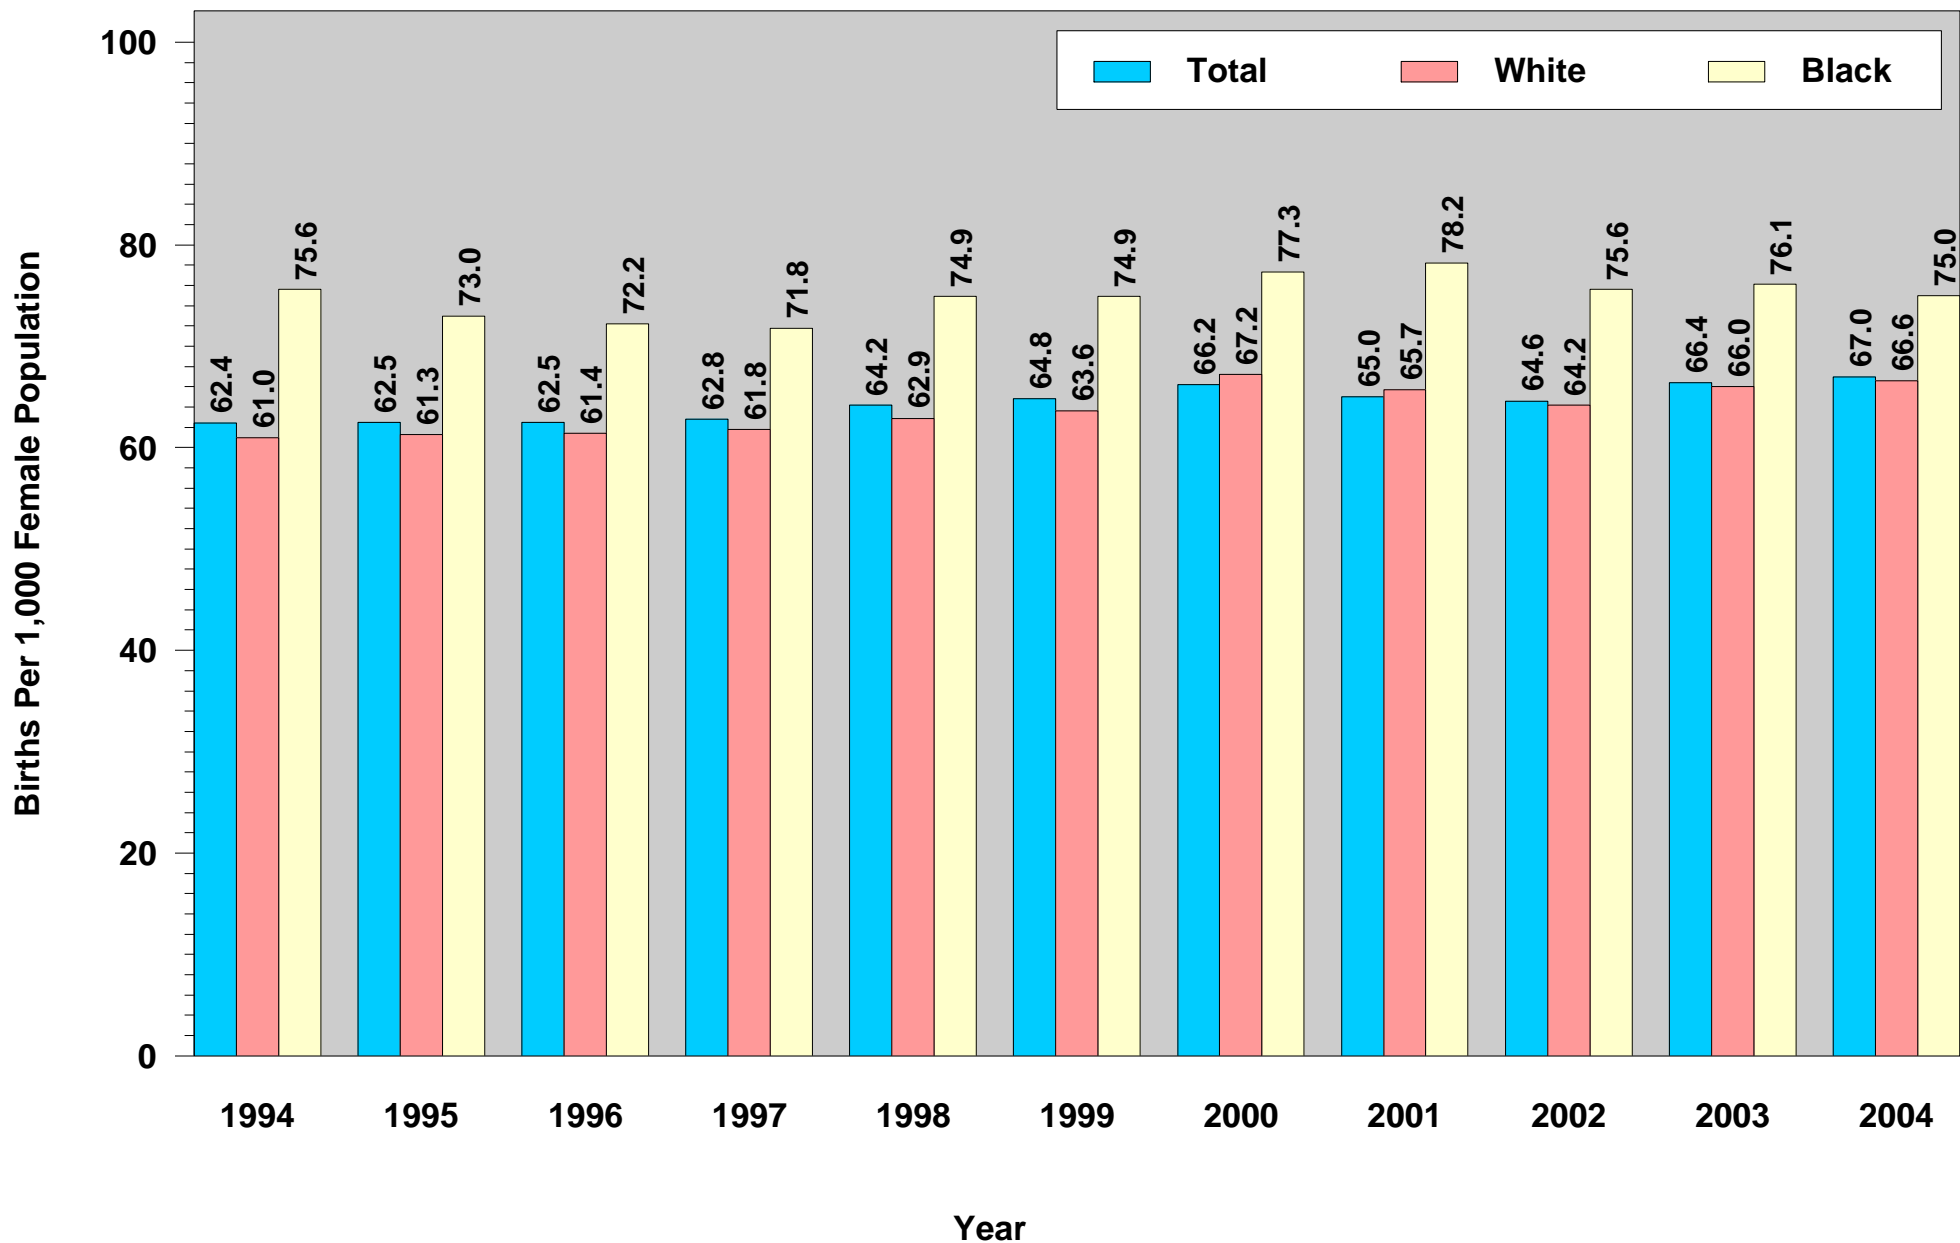

General Fertility Rates by Year and Race of Mother: Indiana Residents, 1994 to 2004

This figure was run on June 30, 2006.
Source: ISDH, ERC, DAT; Table 13 (2004)