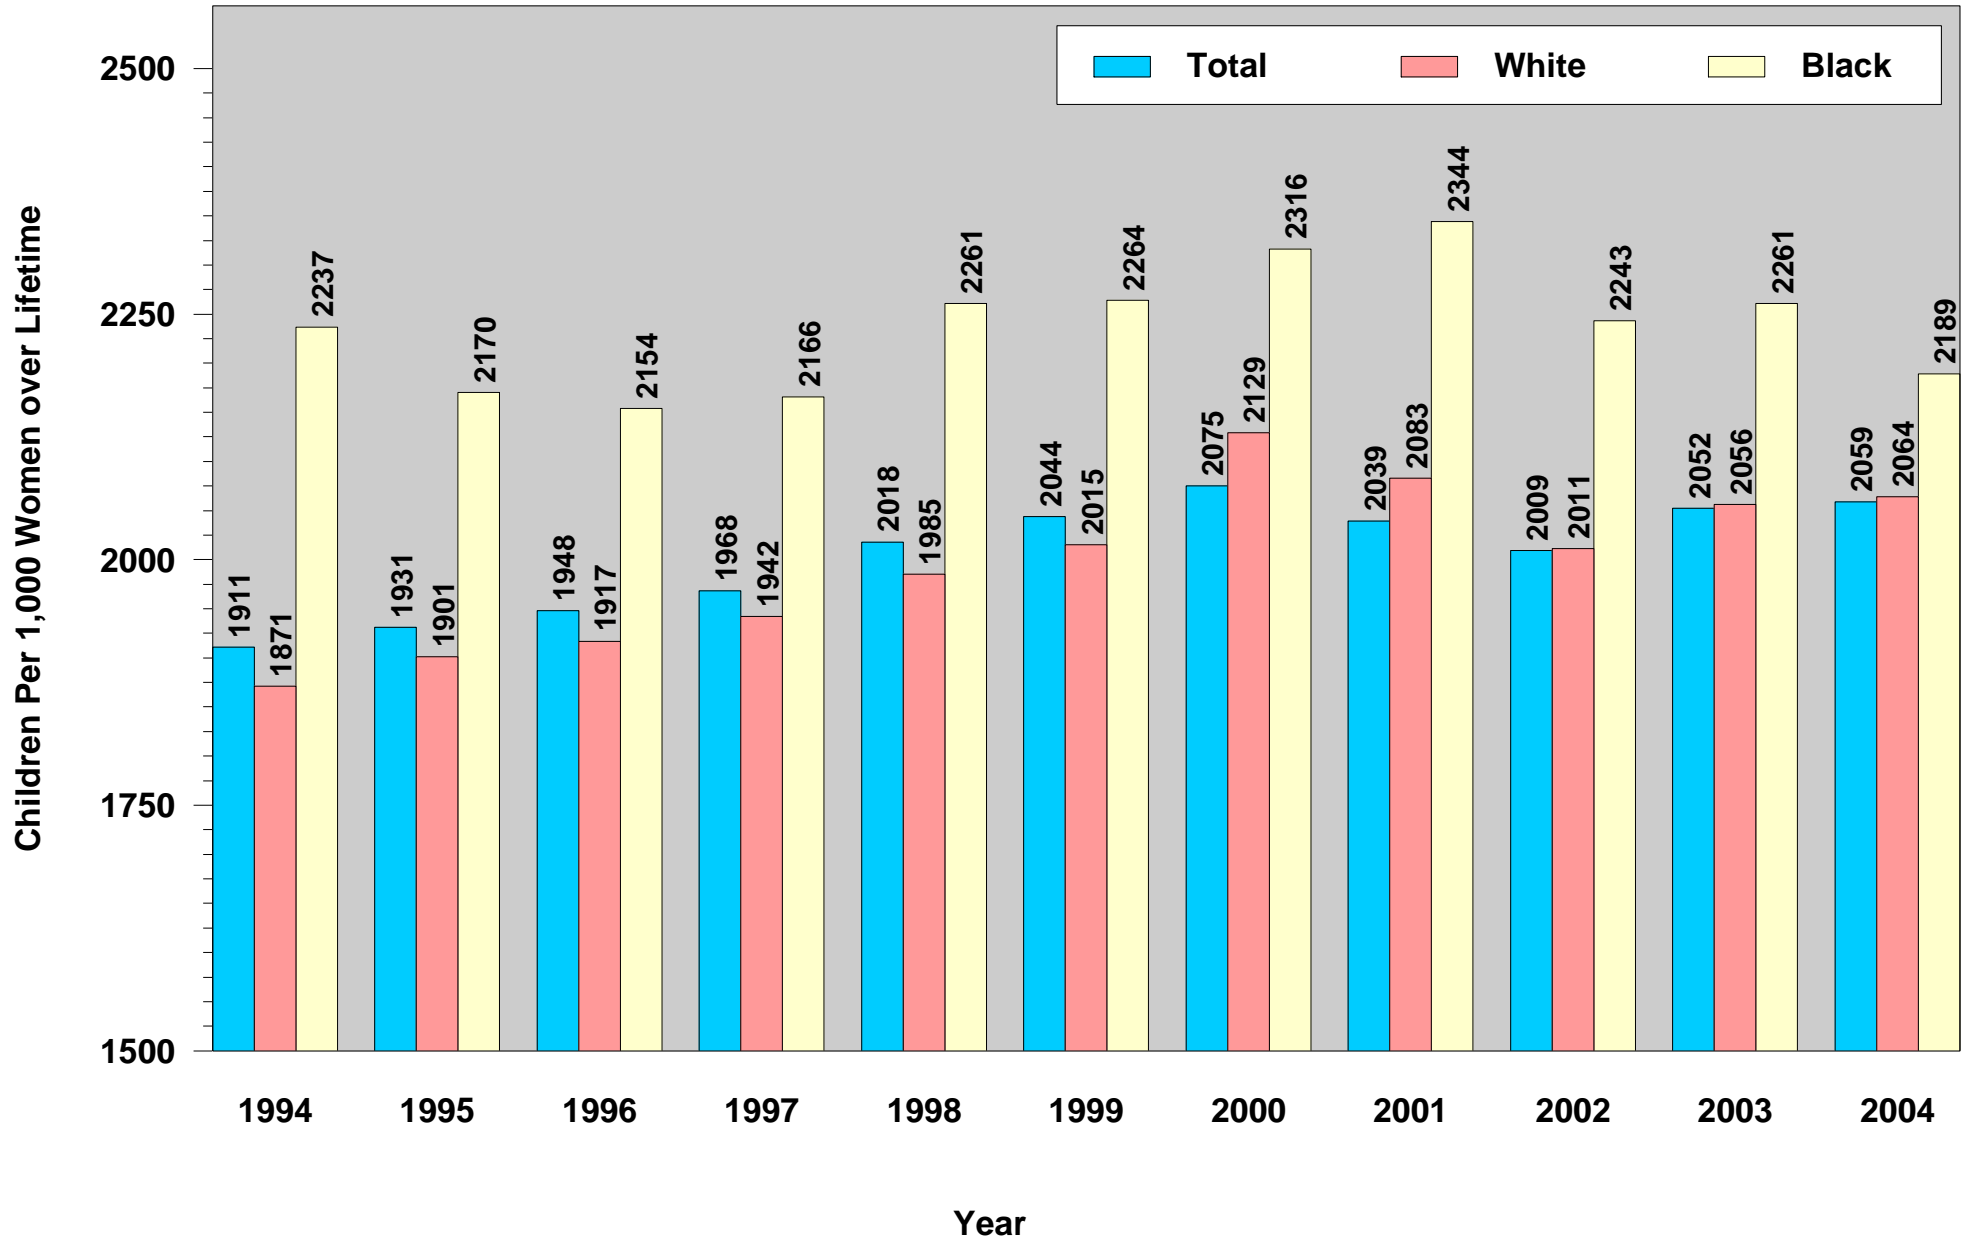

Total Fertility Rates by Year and Race of Mother: Indiana Residents, 1994 to 2004

This figure was run on June 30, 2006.
Source: ISDH, ERC, DAT; Table 13 (2004)