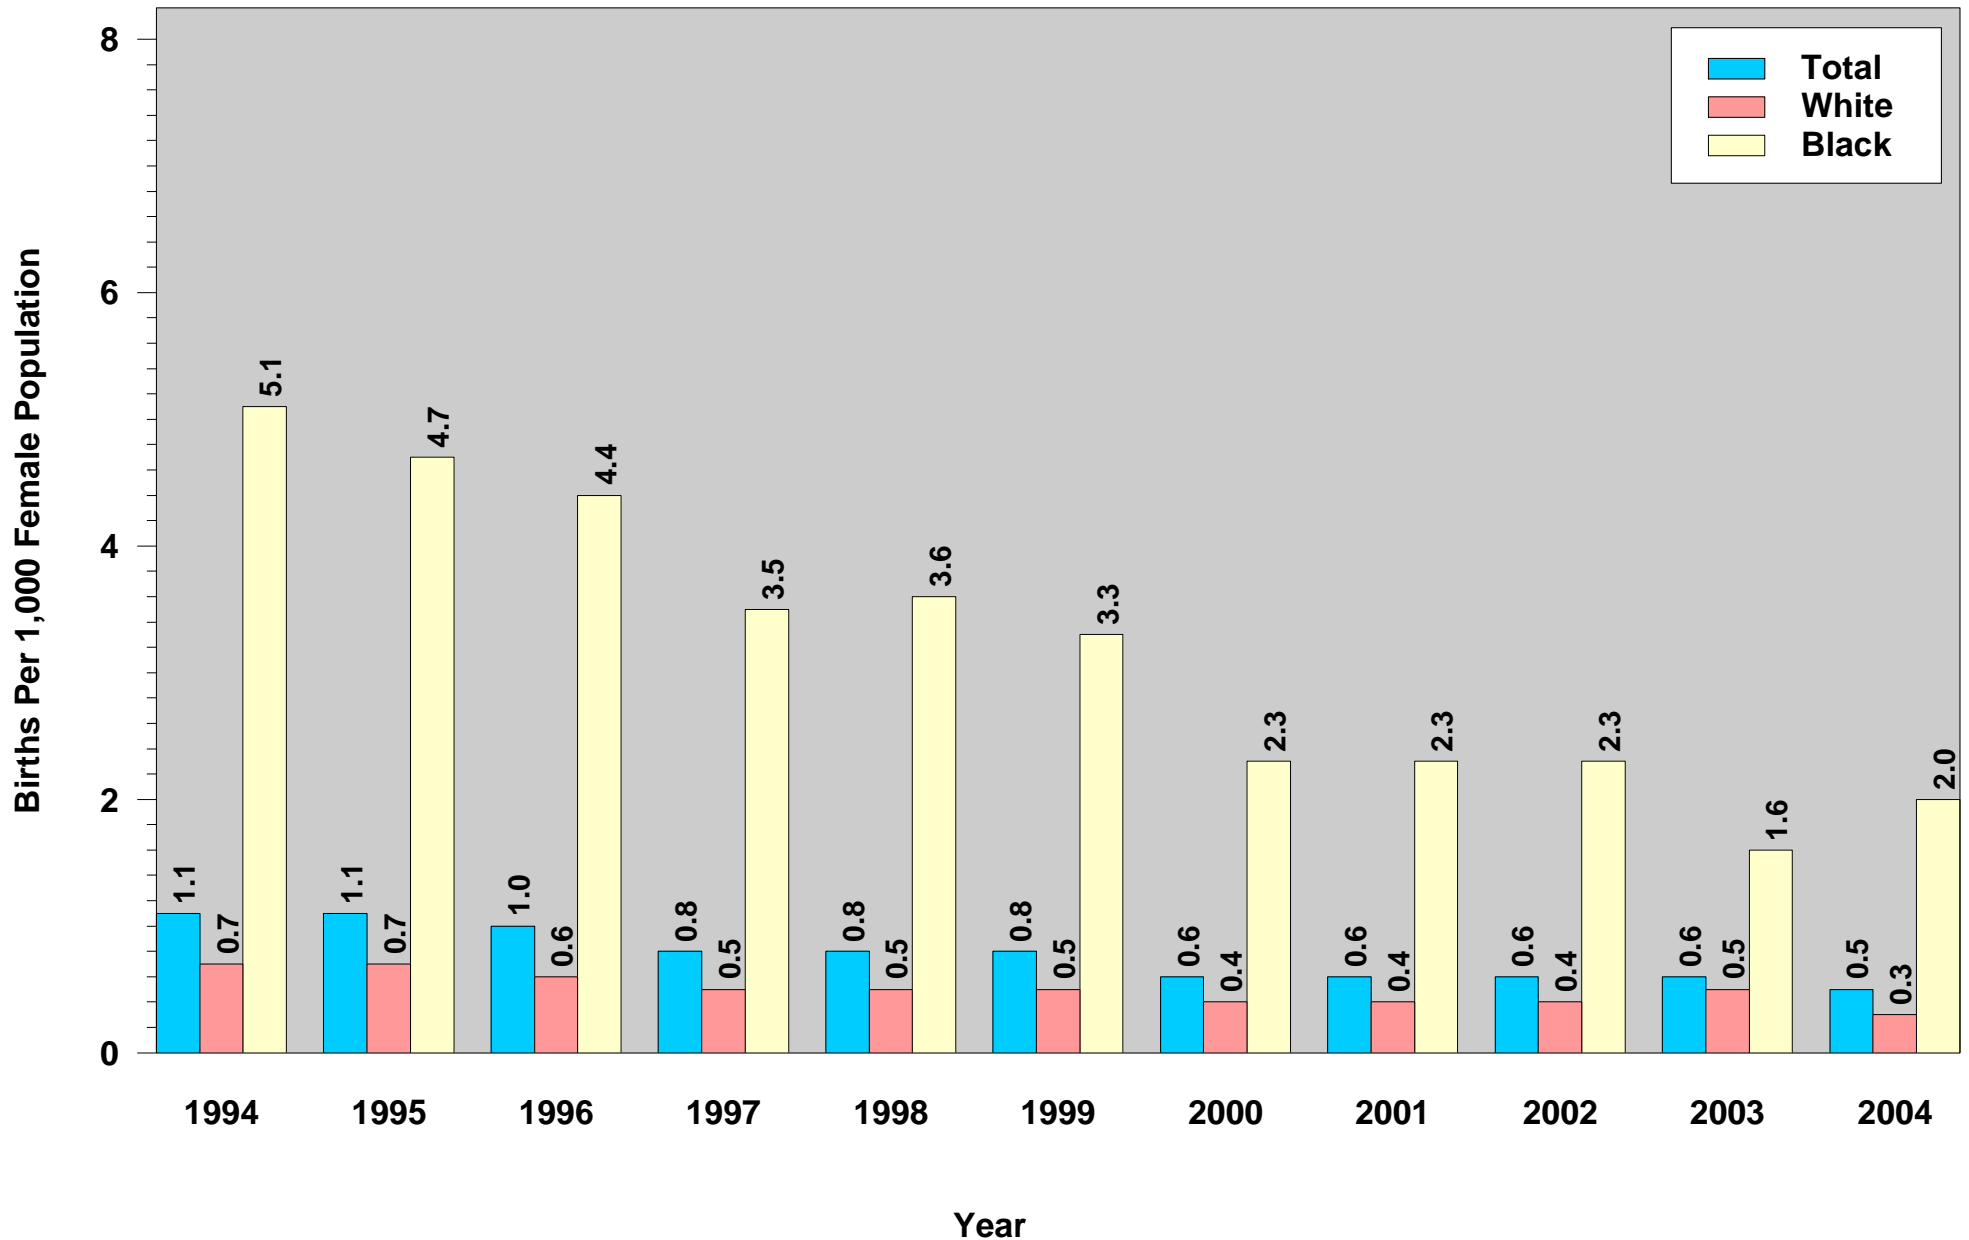

Indiana Natality Report, 2004
Figure 19

**Birth Rates for Ages 10 to 14 by Race of Mother:
Indiana Residents, 1994 to 2004**

This figure was run on June 30, 2006.
Source: ISDH, ERC, DAT; Table 13 (2004)