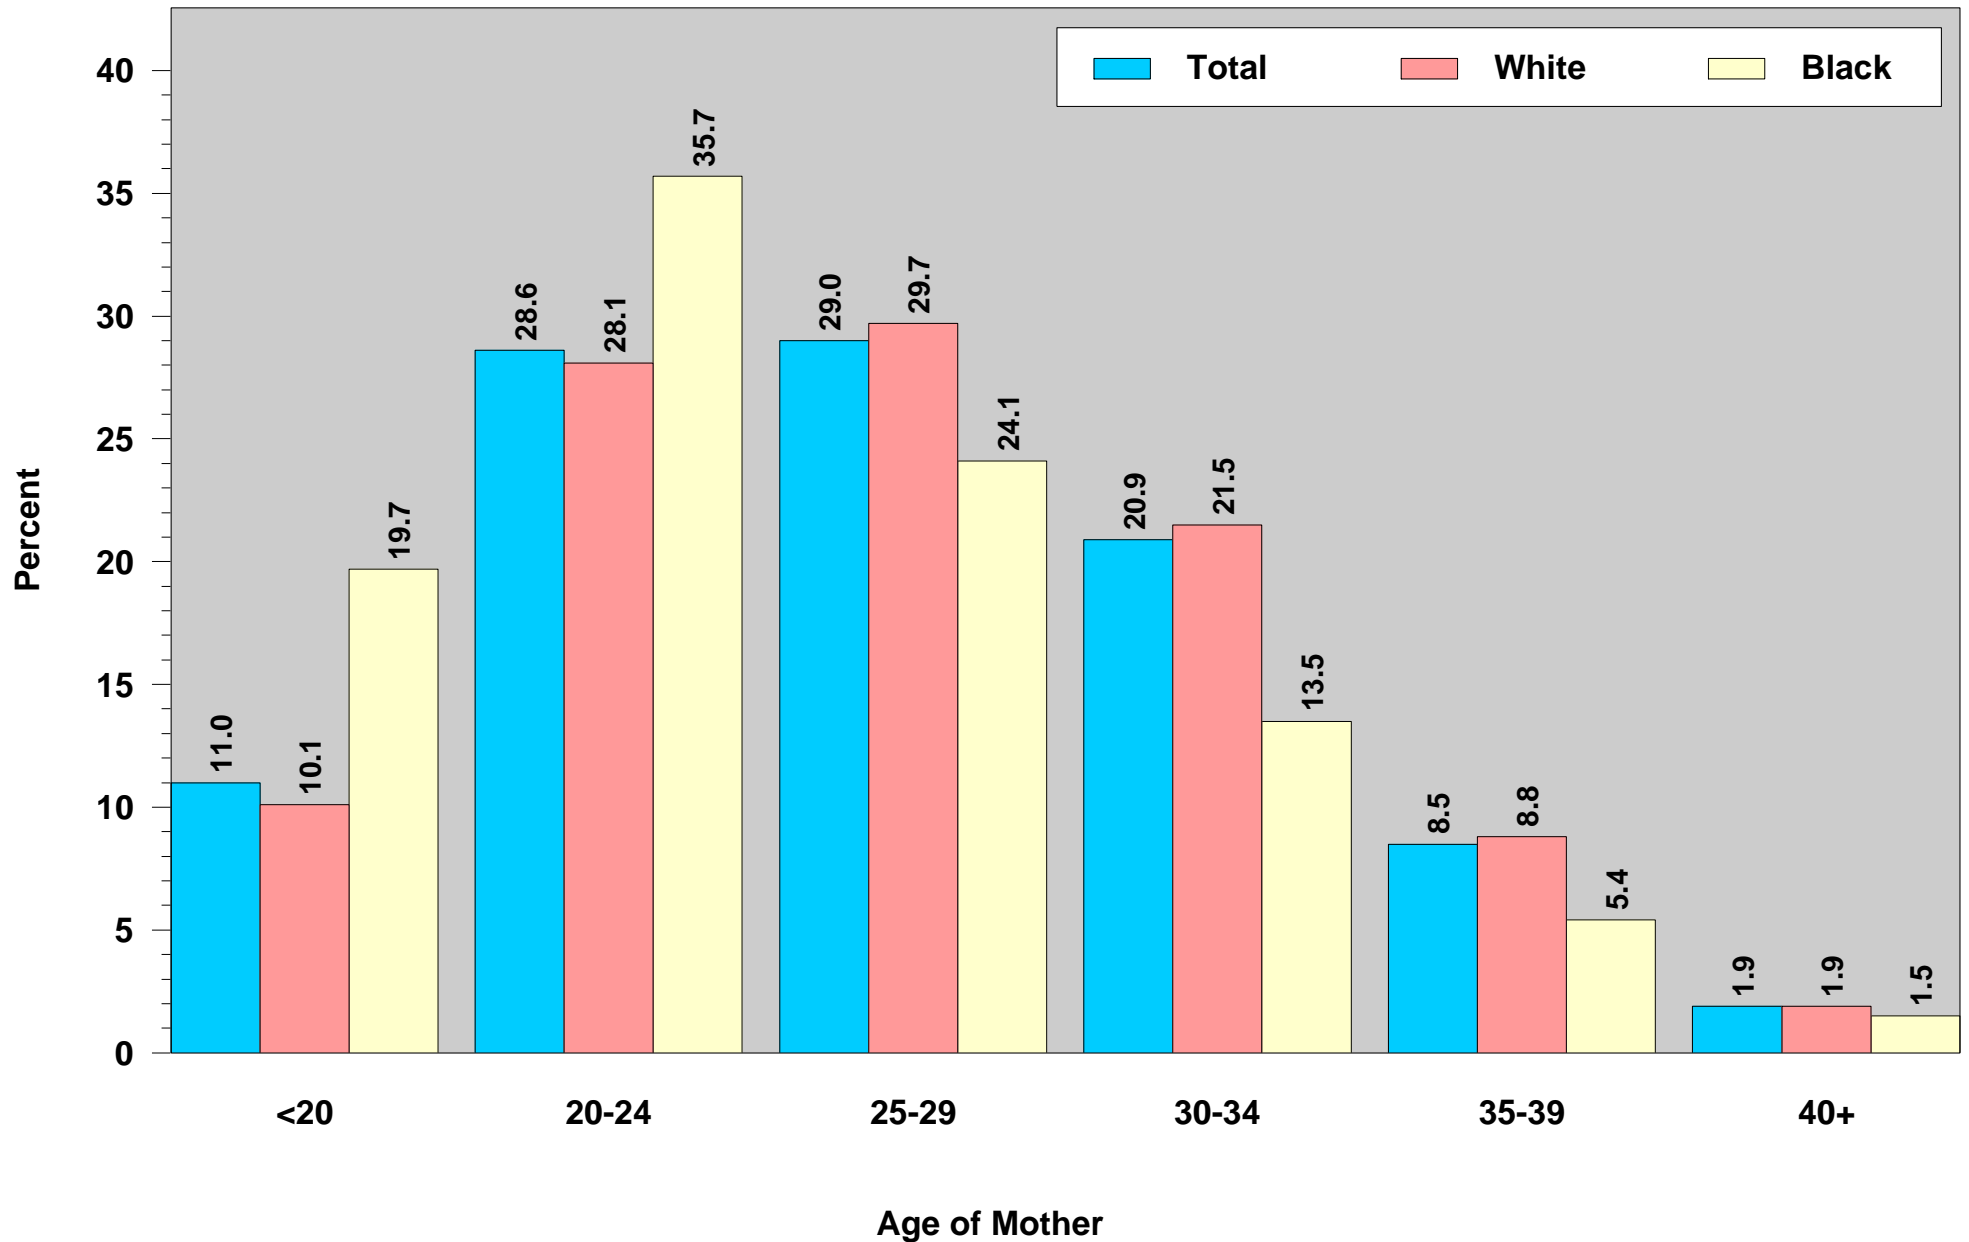

Indiana Natality Report, 2004
Figure 2

**Percent of Births by Age and Race of Mother:
Indiana Residents, 2004**

This figure was run on June 30, 2006.
Source: ISDH, ERC, DAT; Table 3