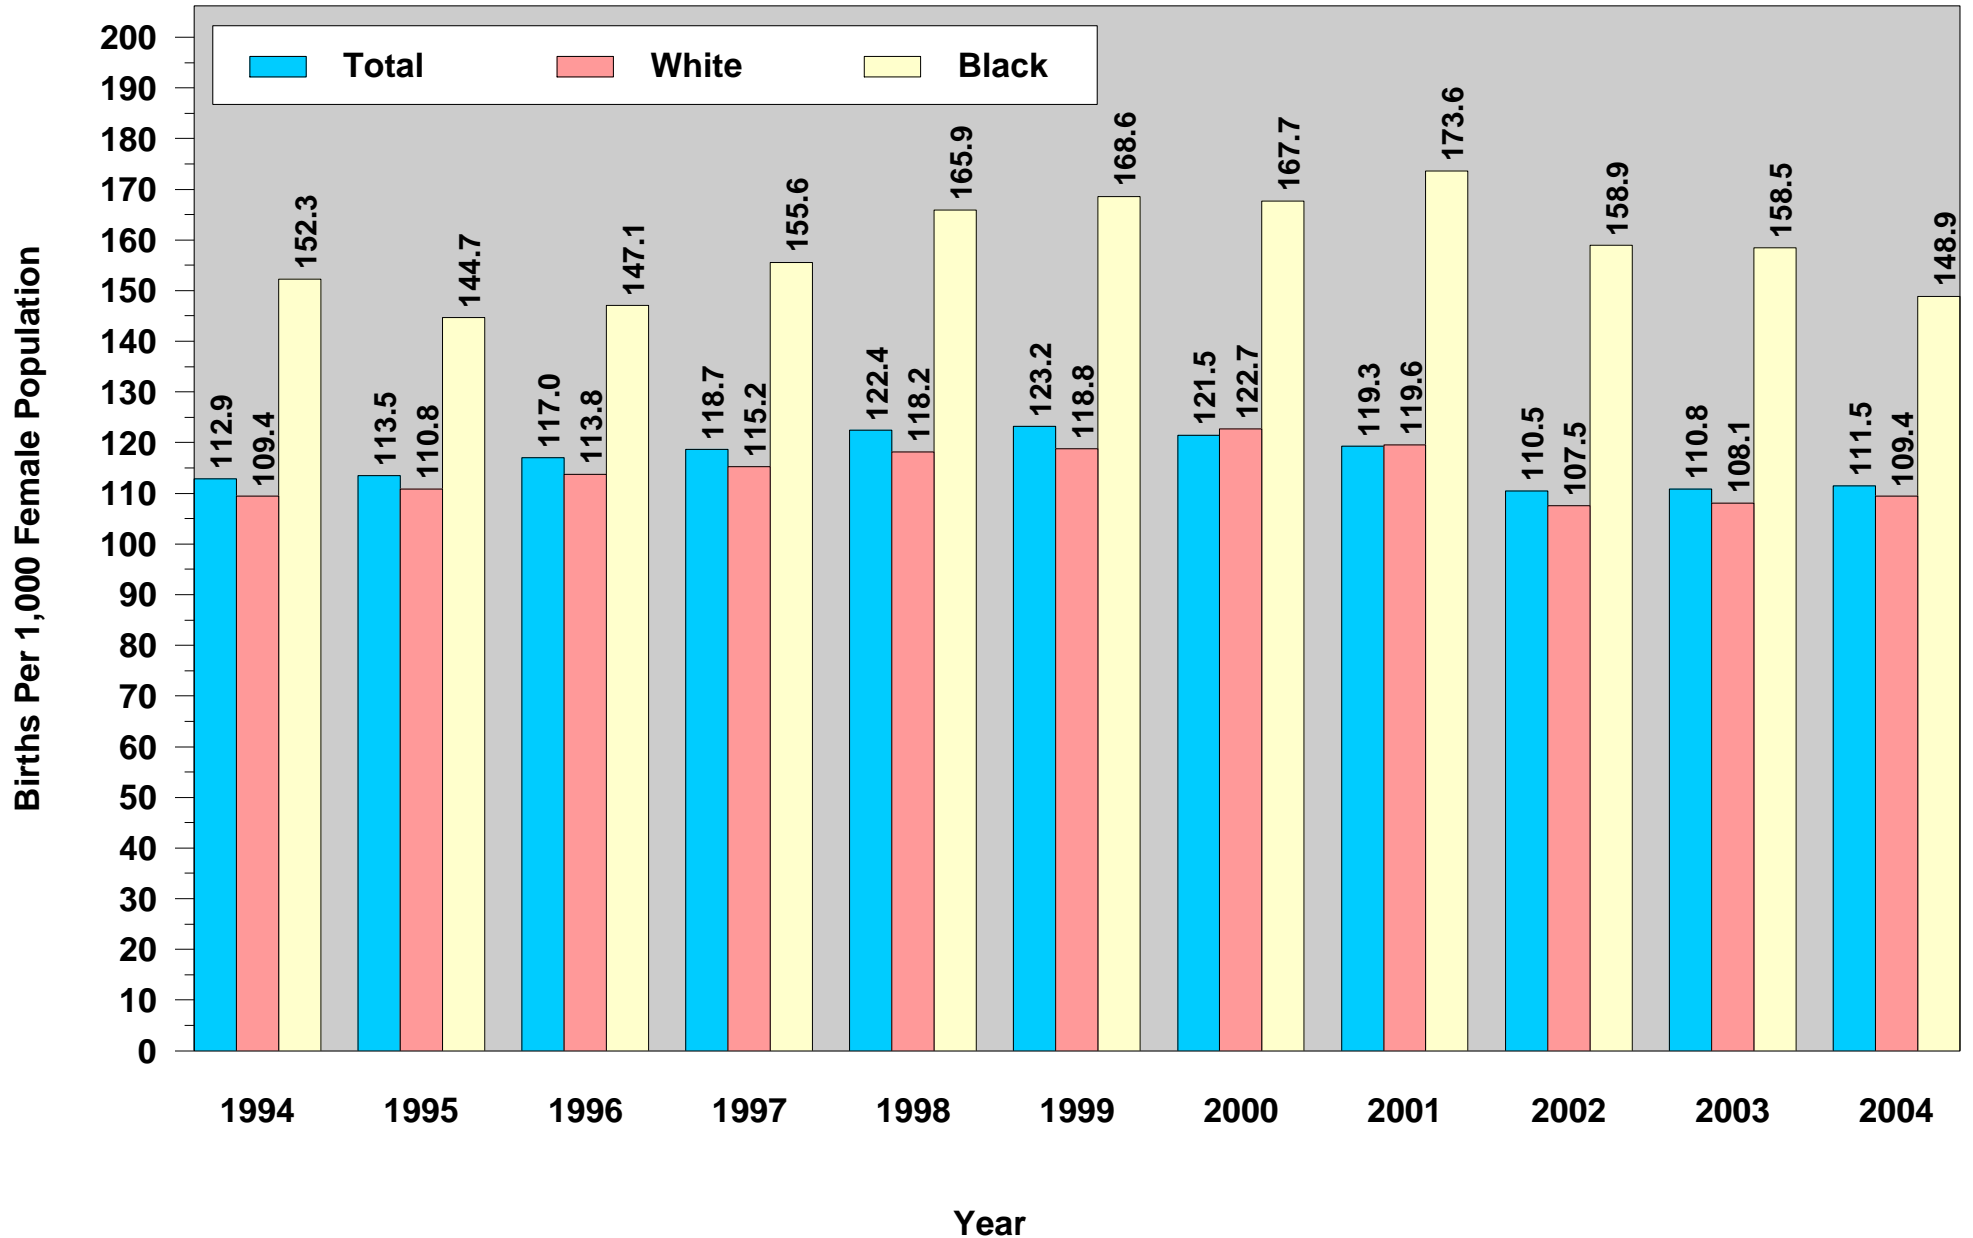

Indiana Natality Report, 2004
Figure 21

**Birth Rates for Ages 20 to 24 by Race of Mother:
Indiana Residents, 1994 to 2004**

This figure was run on June 30, 2006.
Source: ISDH, ERC, DAT; Table 13 (2004)