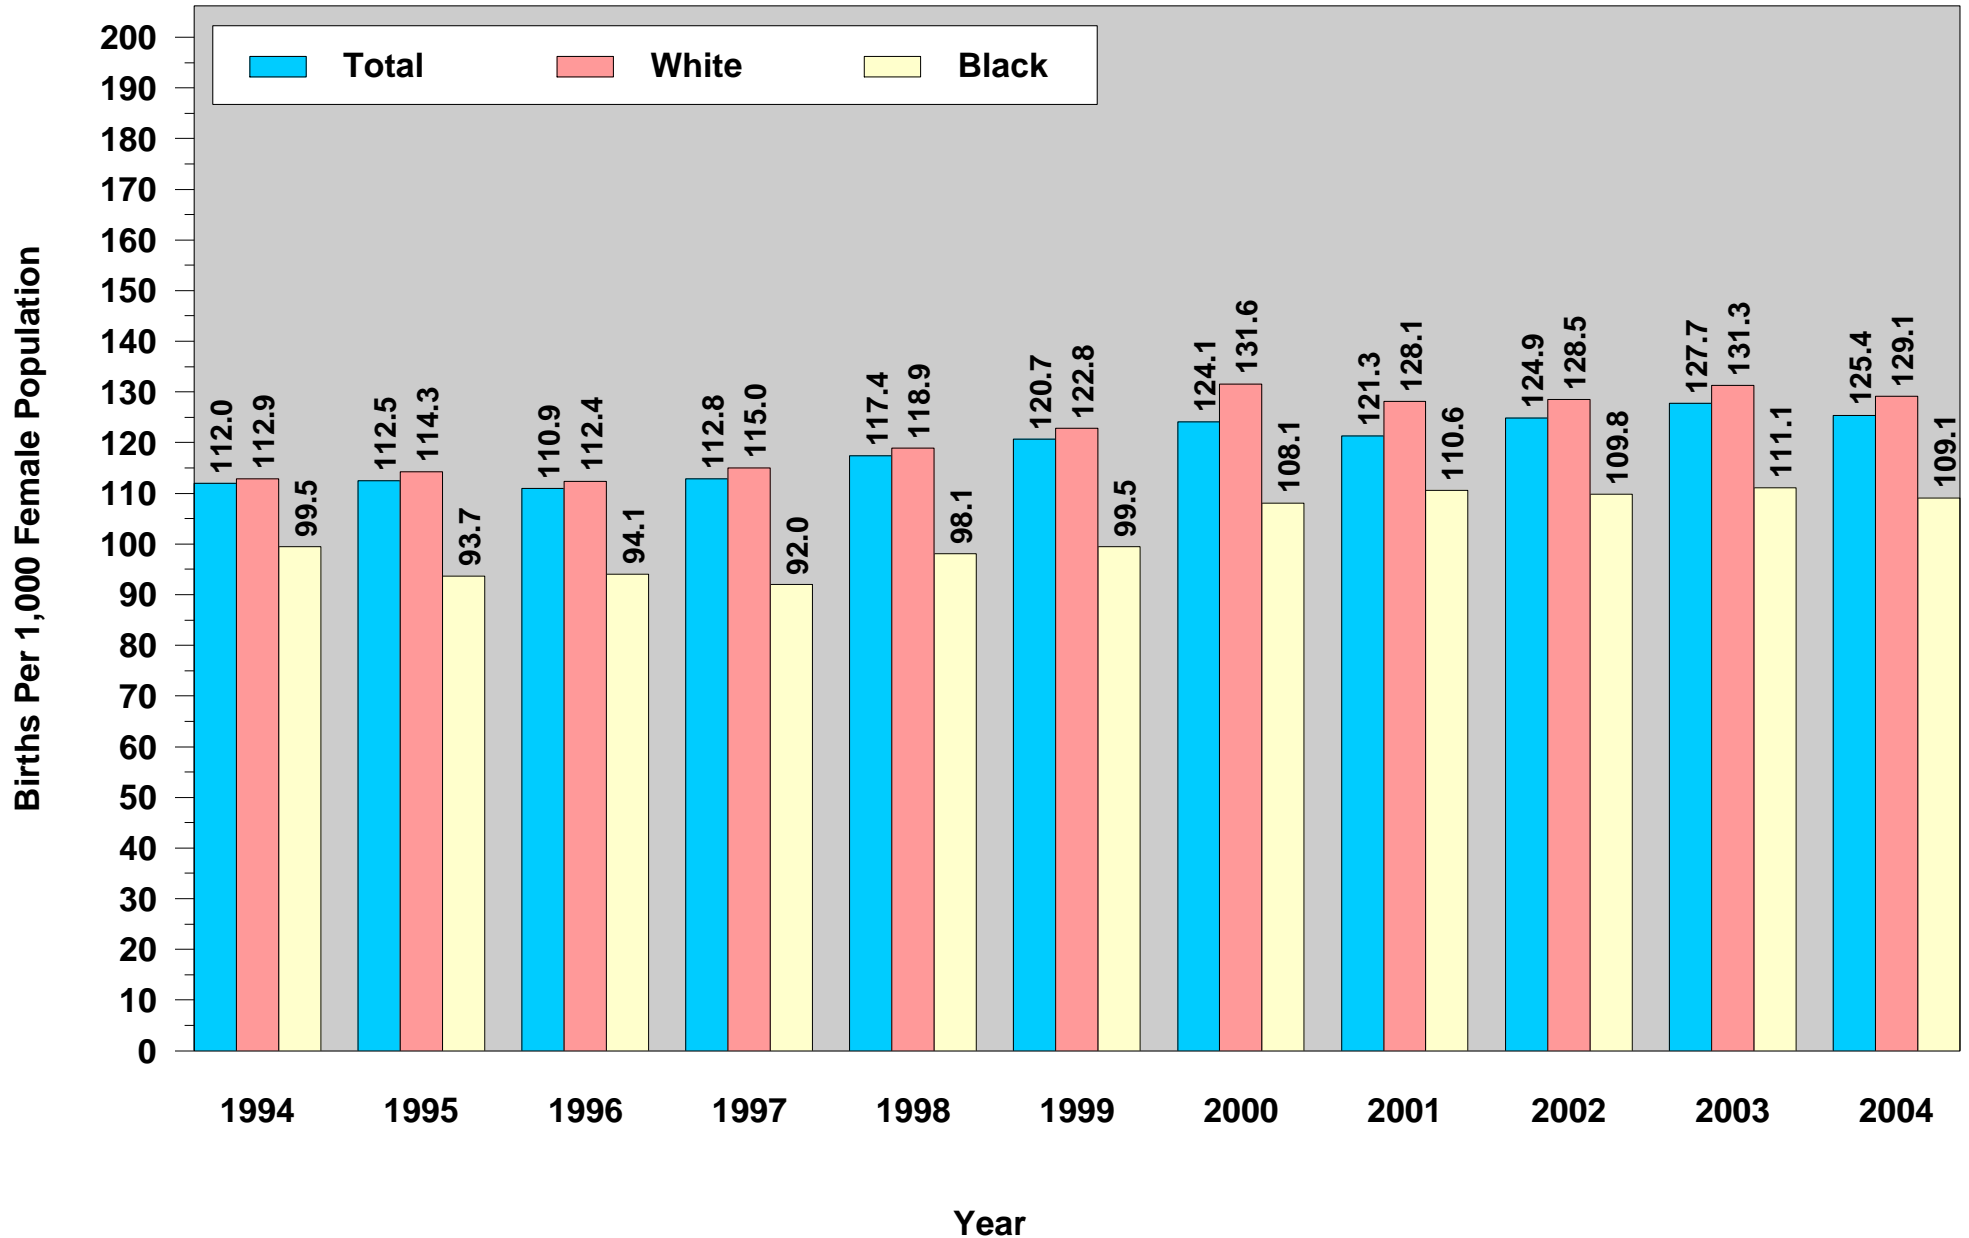

Indiana Natality Report, 2004
Figure 22

**Birth Rates for Ages 25 to 29 by Race of Mother:
Indiana Residents, 1994 to 2004**

This figure was run on June 30, 2006.
Source: ISDH, ERC, DAT; Table 13 (2004)