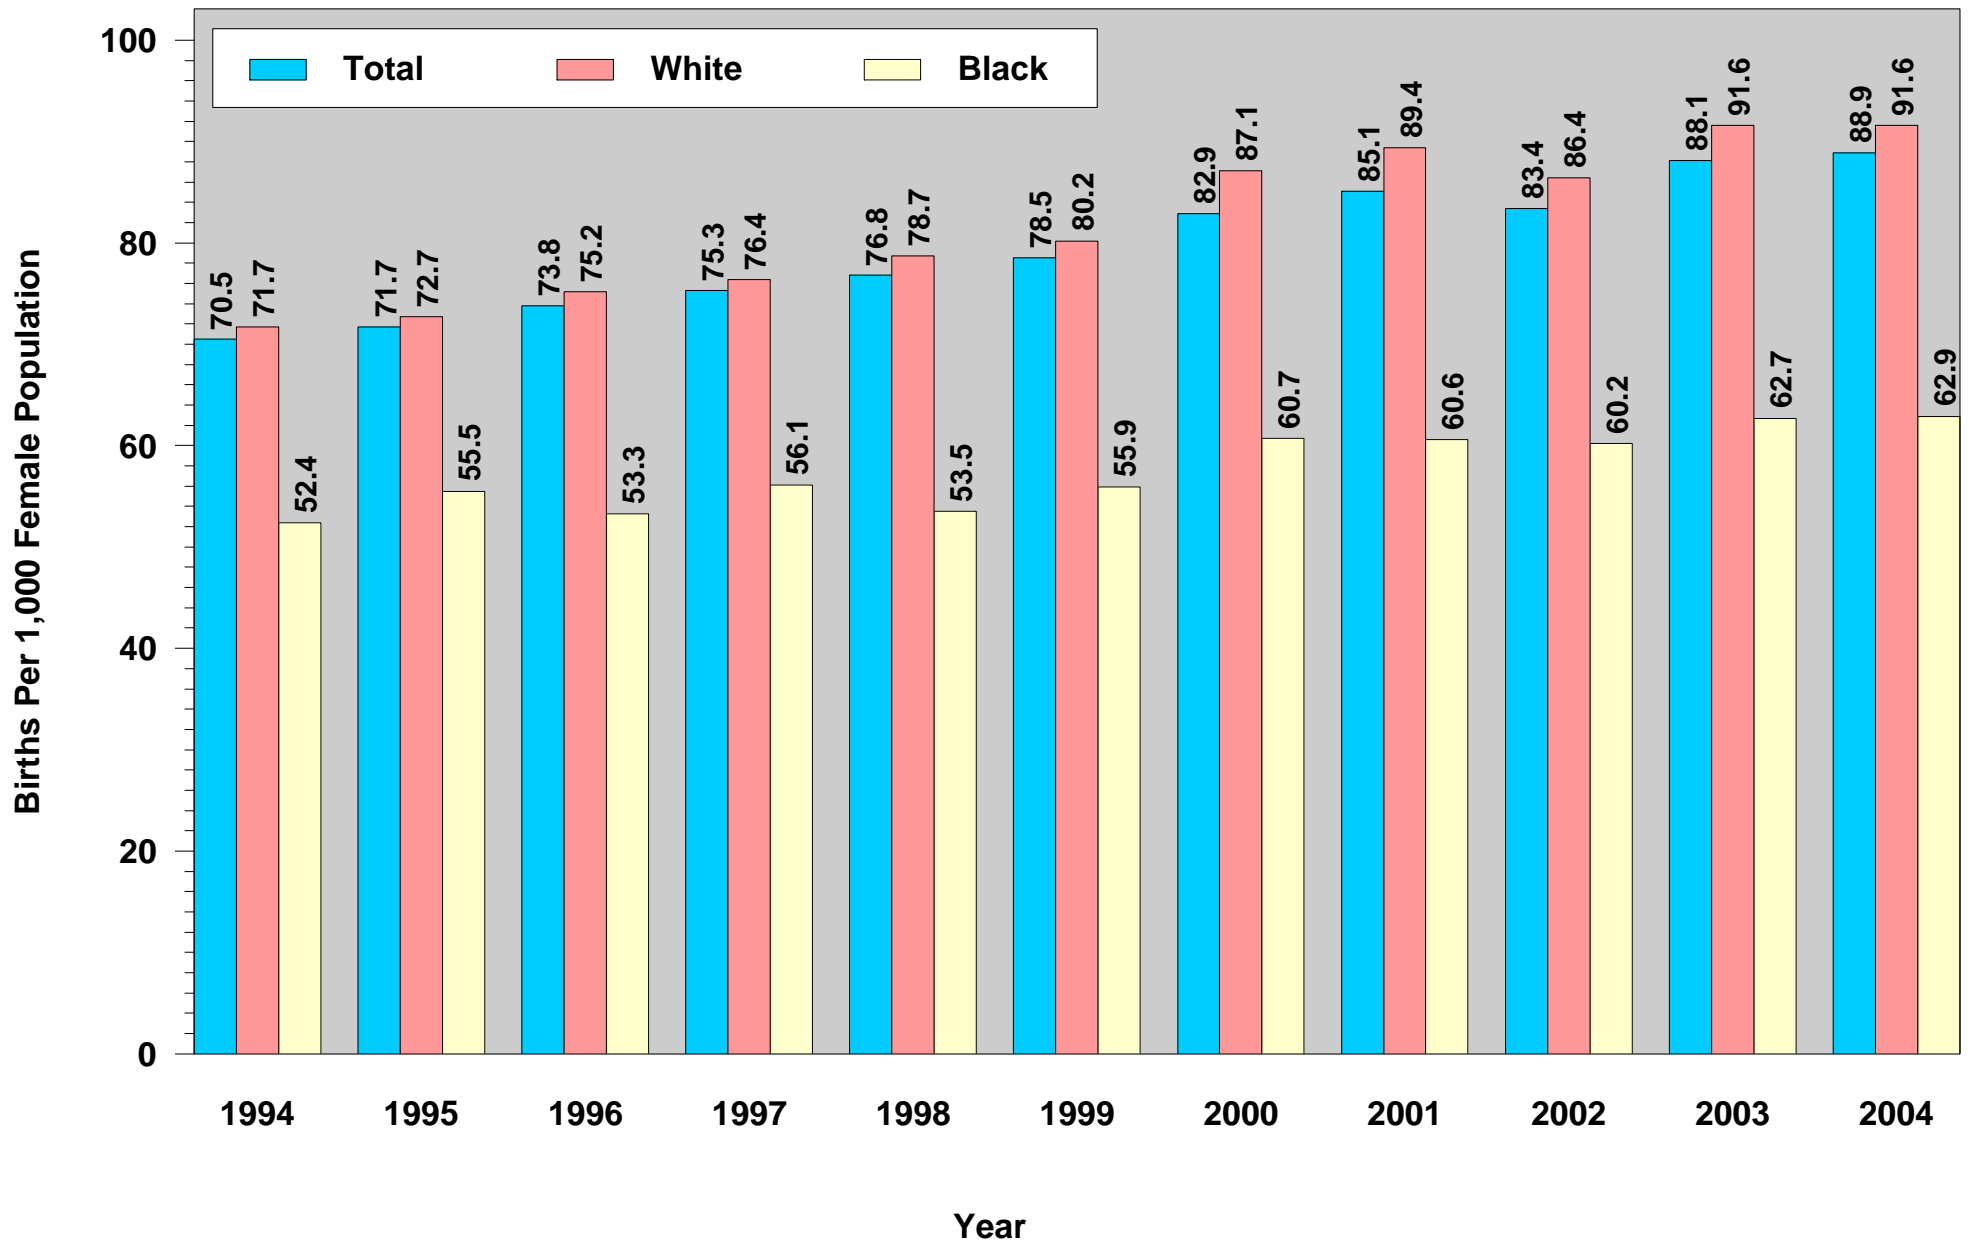

Indiana Natality Report, 2004
Figure 23

**Birth Rates for Ages 30 to 34 by Race of Mother:
Indiana Residents, 1994 to 2004**

This figure was run on June 30, 2006.
Source: ISDH, ERC, DAT; Table 13 (2004)