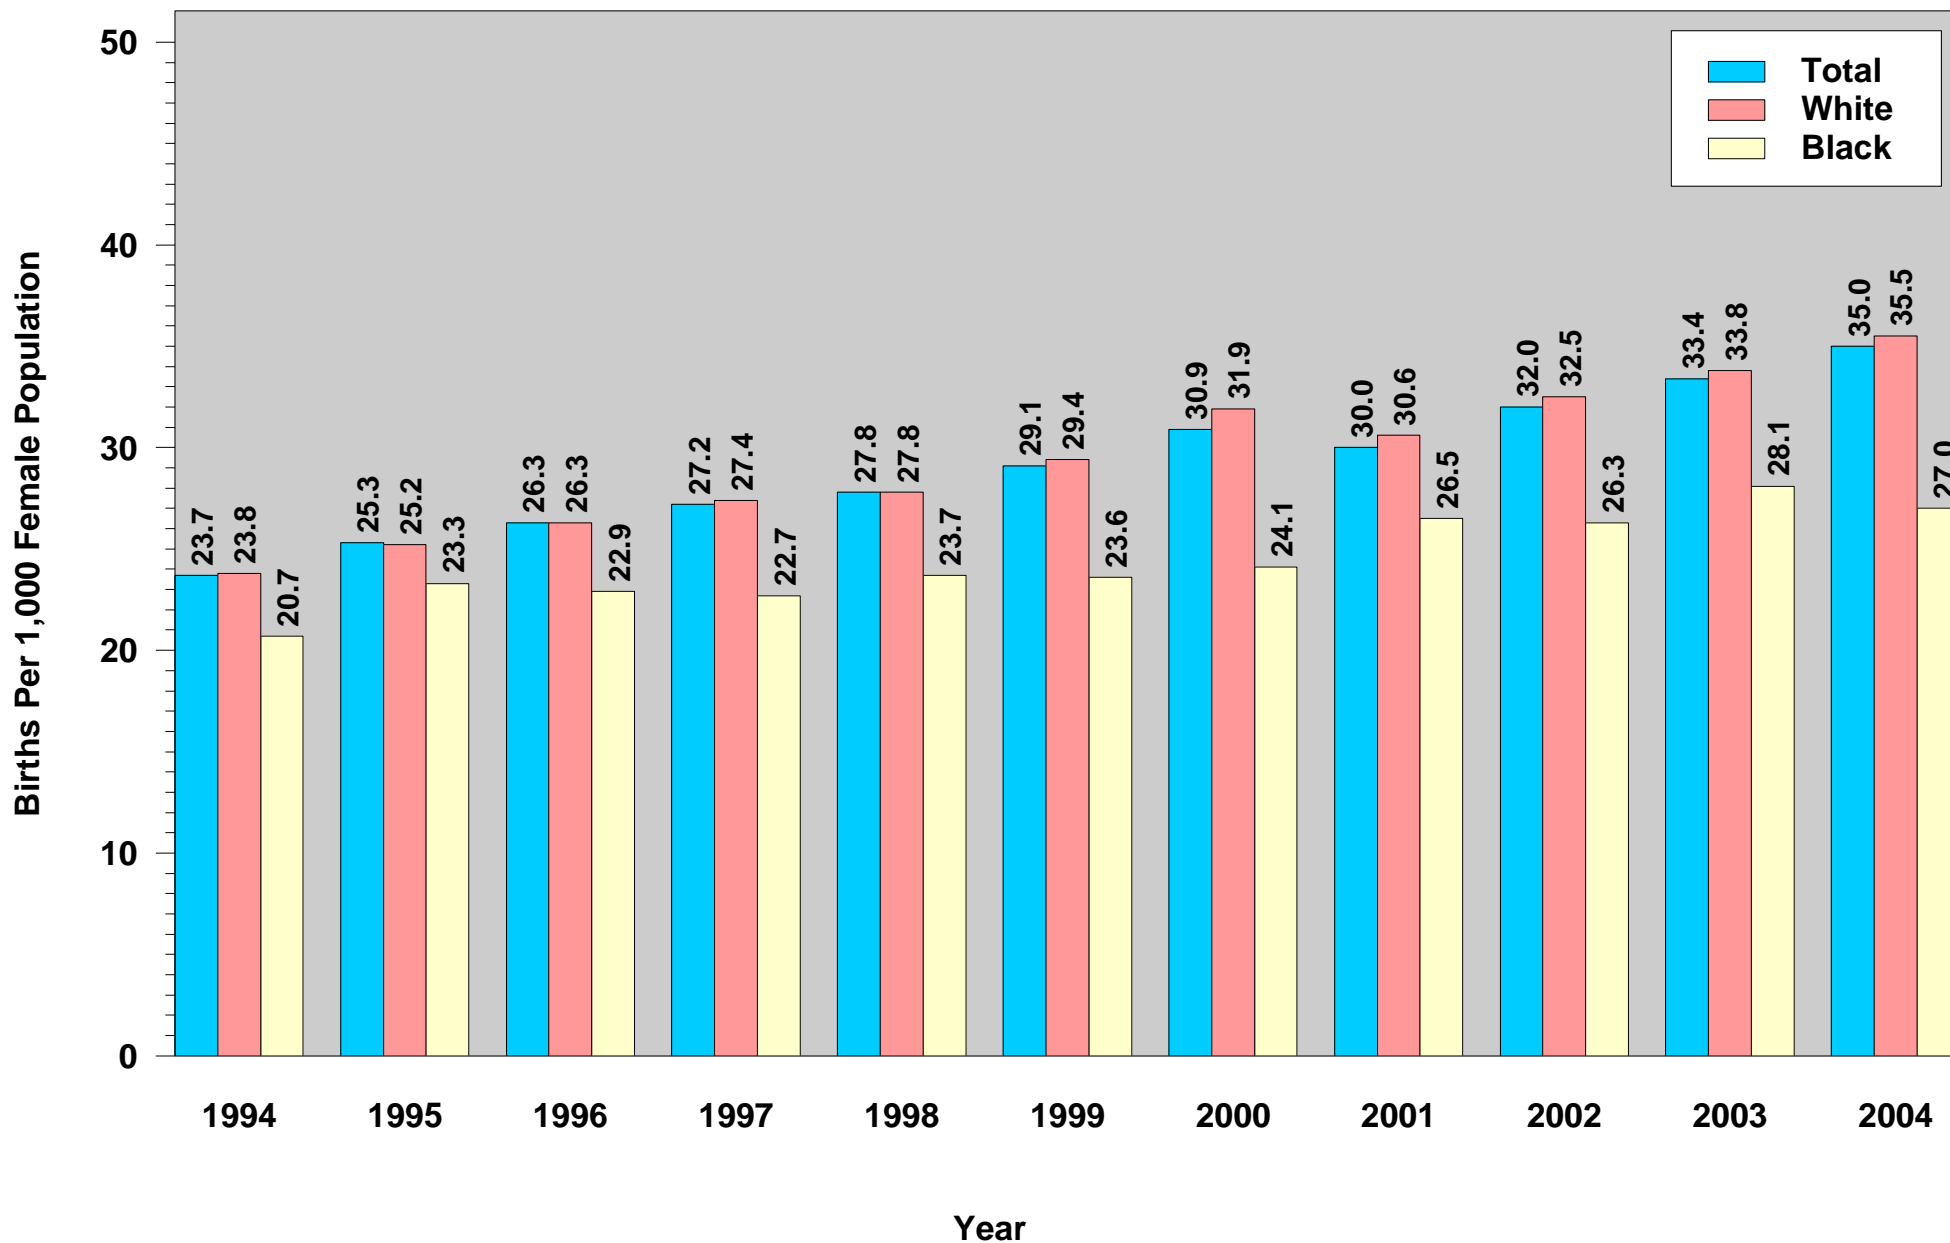

Indiana Natality Report, 2004  
Figure 24

**Birth Rates for Ages 35 to 39 by Race of Mother:  
Indiana Residents, 1994 to 2004**

This figure was run on June 30, 2006.  
Source: ISDH, ERC, DAT; Table 13 (2004)