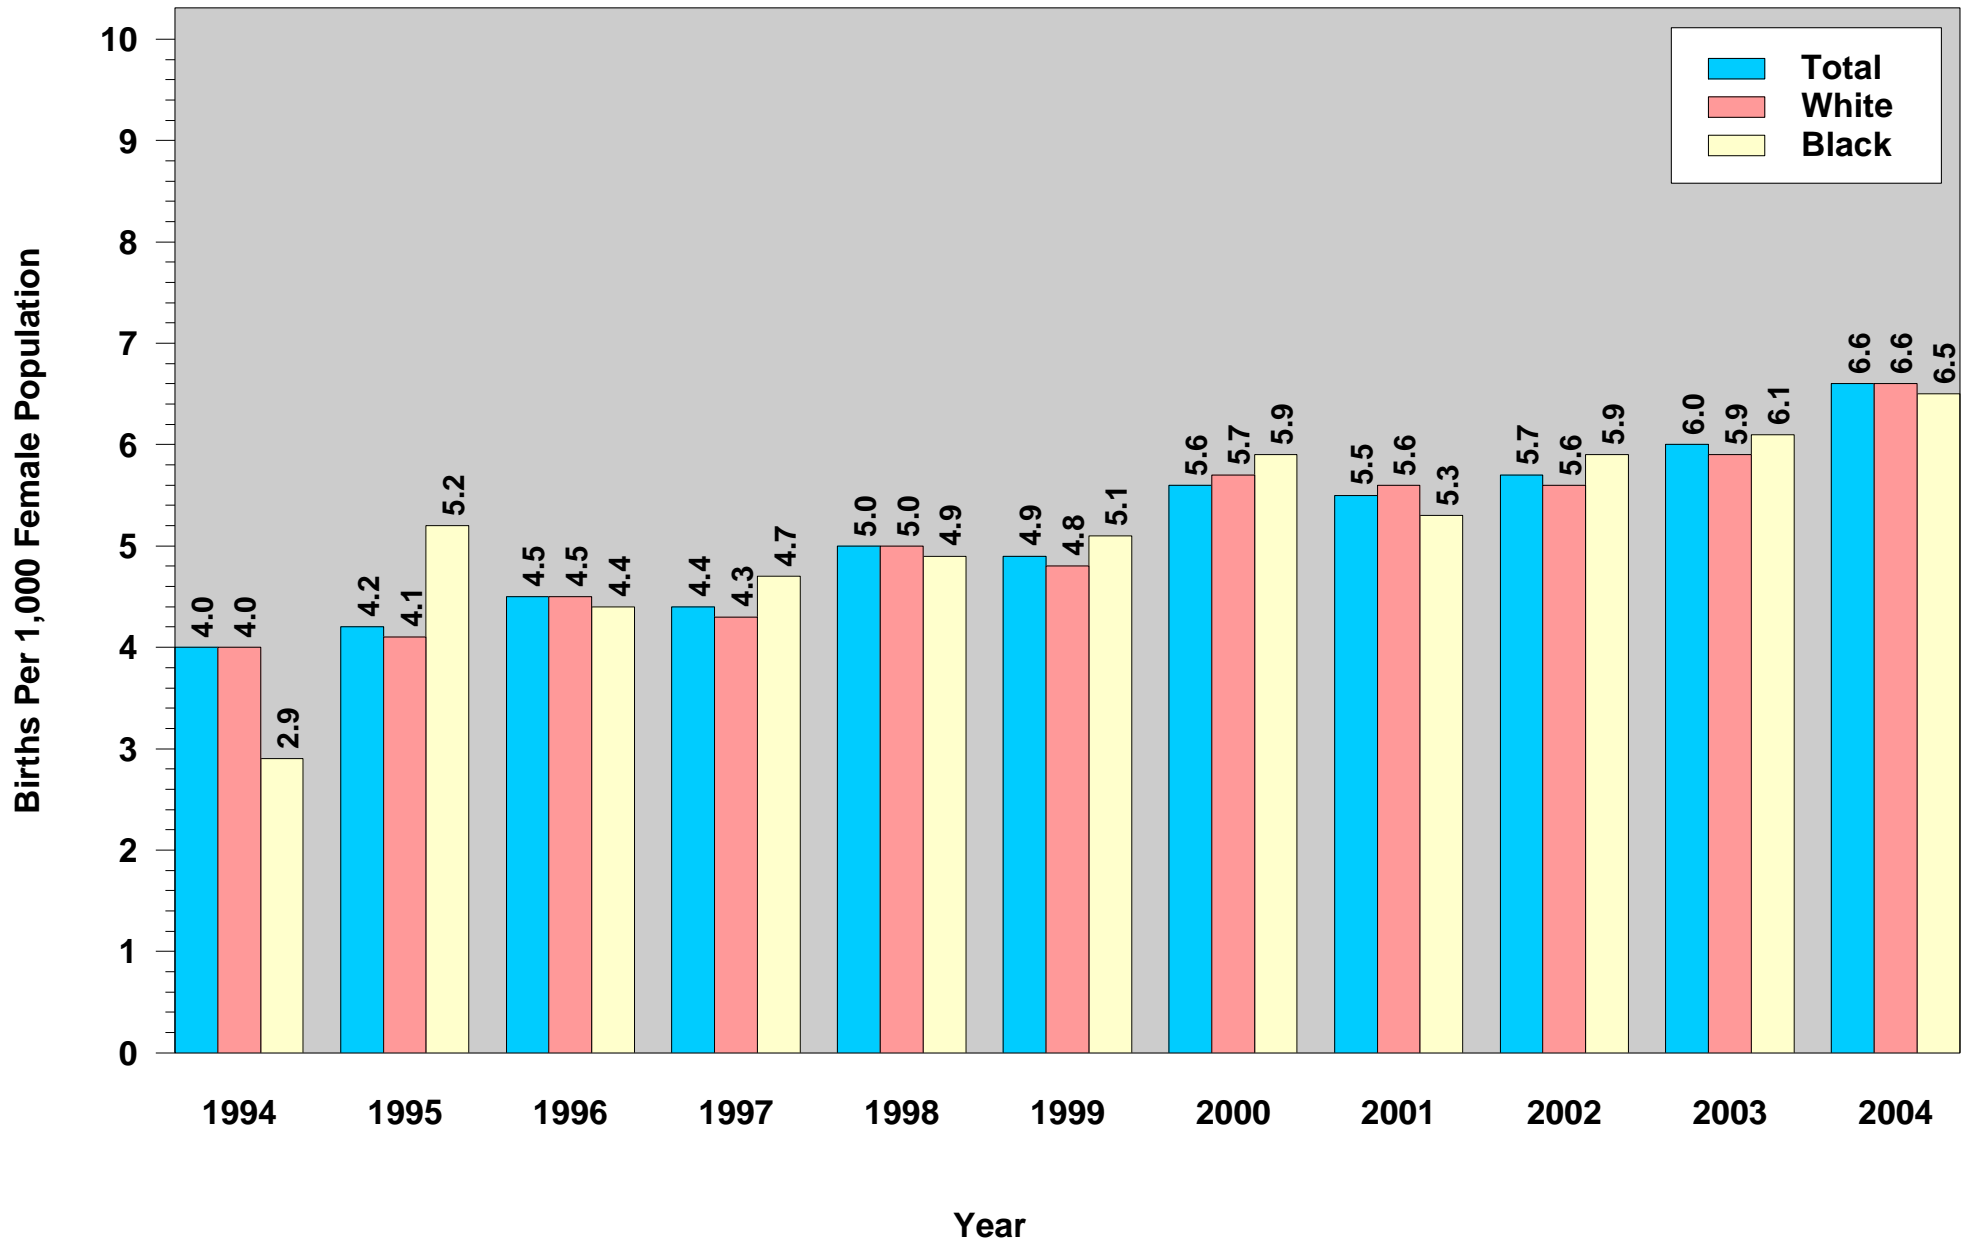

Indiana Natality Report, 2004  
Figure 25

**Birth Rates for Ages 40 to 44 by Race of Mother:  
Indiana Residents, 1994 to 2004**

This figure was run on June 30, 2006.  
Source: ISDH, ERC, DAT; Table 13 (2004)