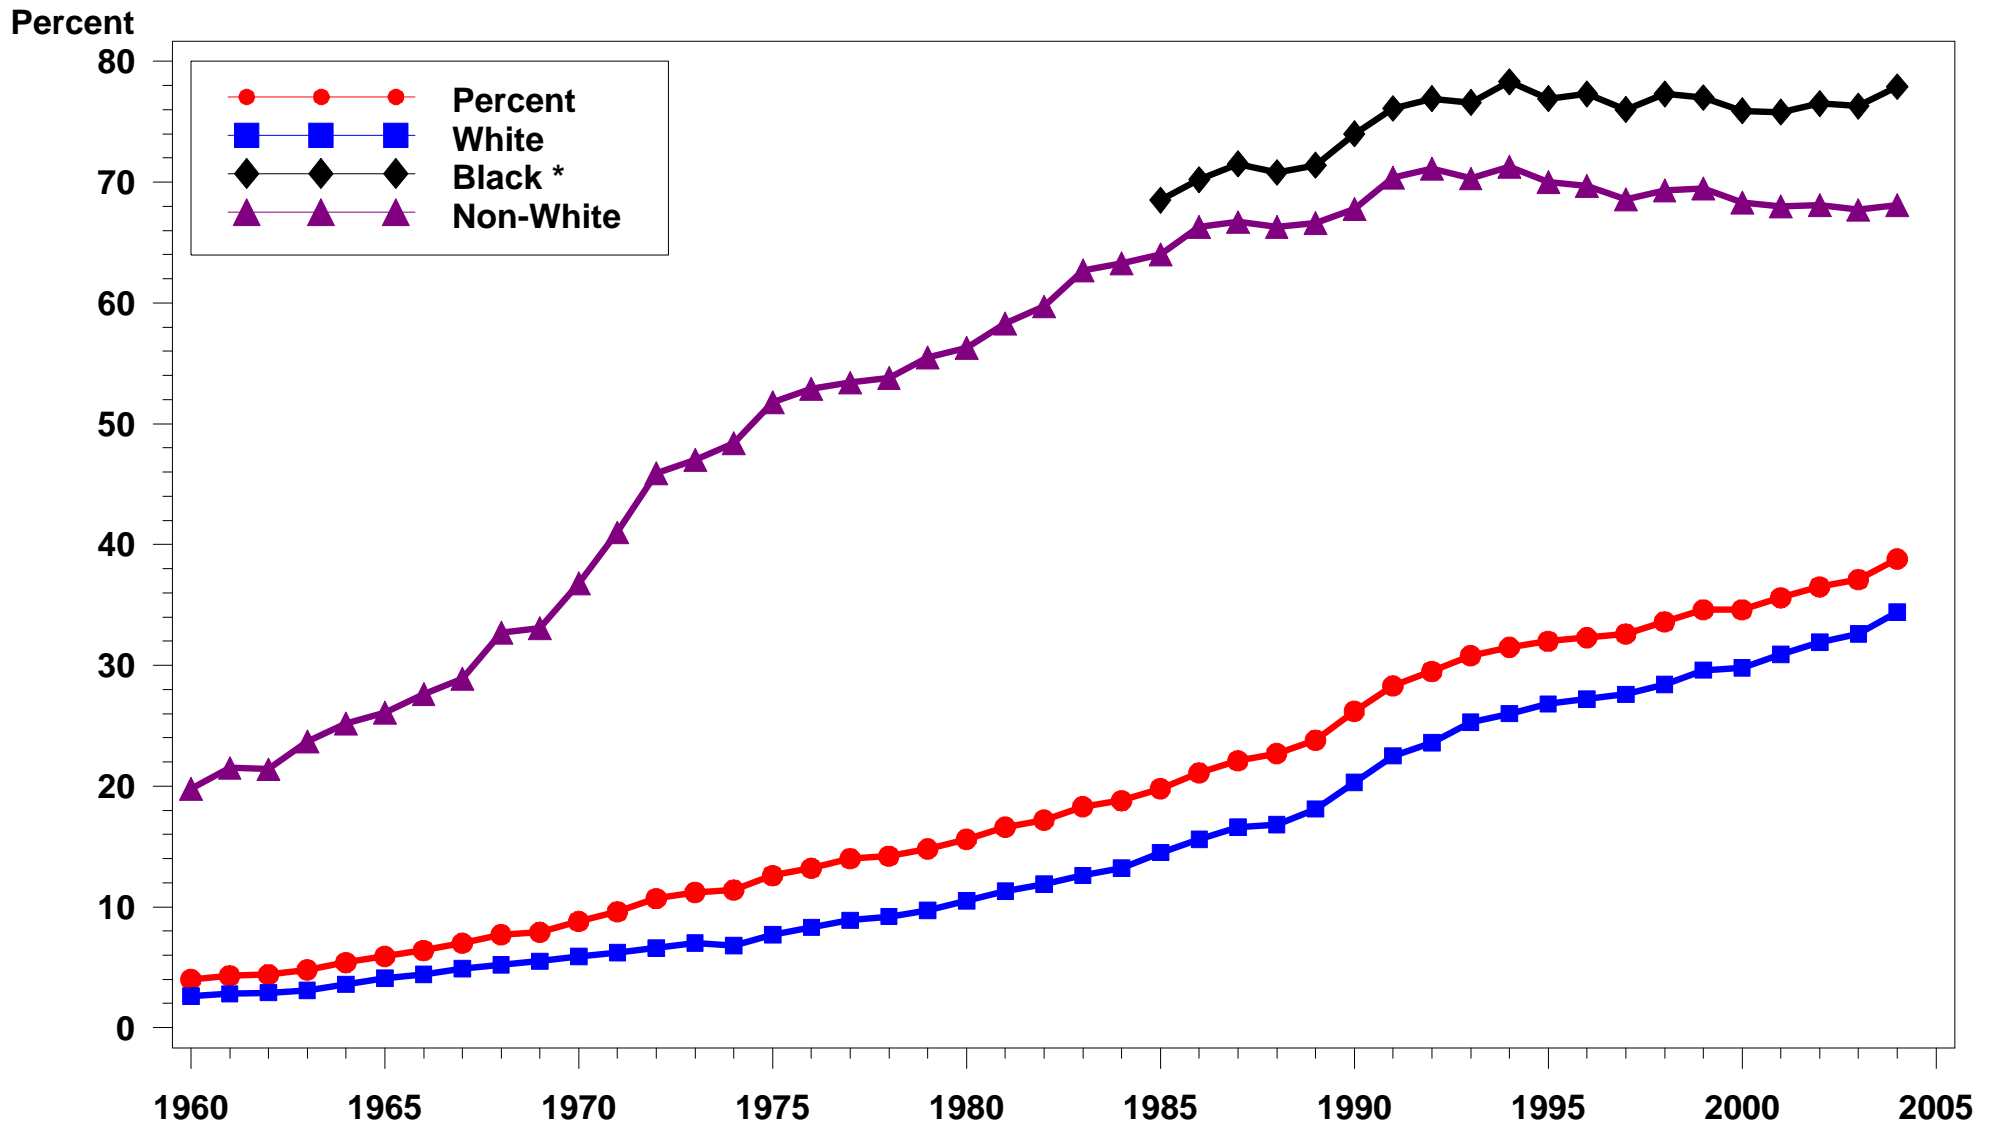

Indiana Natality Report, 2004
Figure 27

Percent of Births to Unmarried Parents by Race of Mother: Indiana Residents, 1960-2004

This figure was run on June 30, 2006.

*Information not available prior to 1985. These births were reported as non-white.