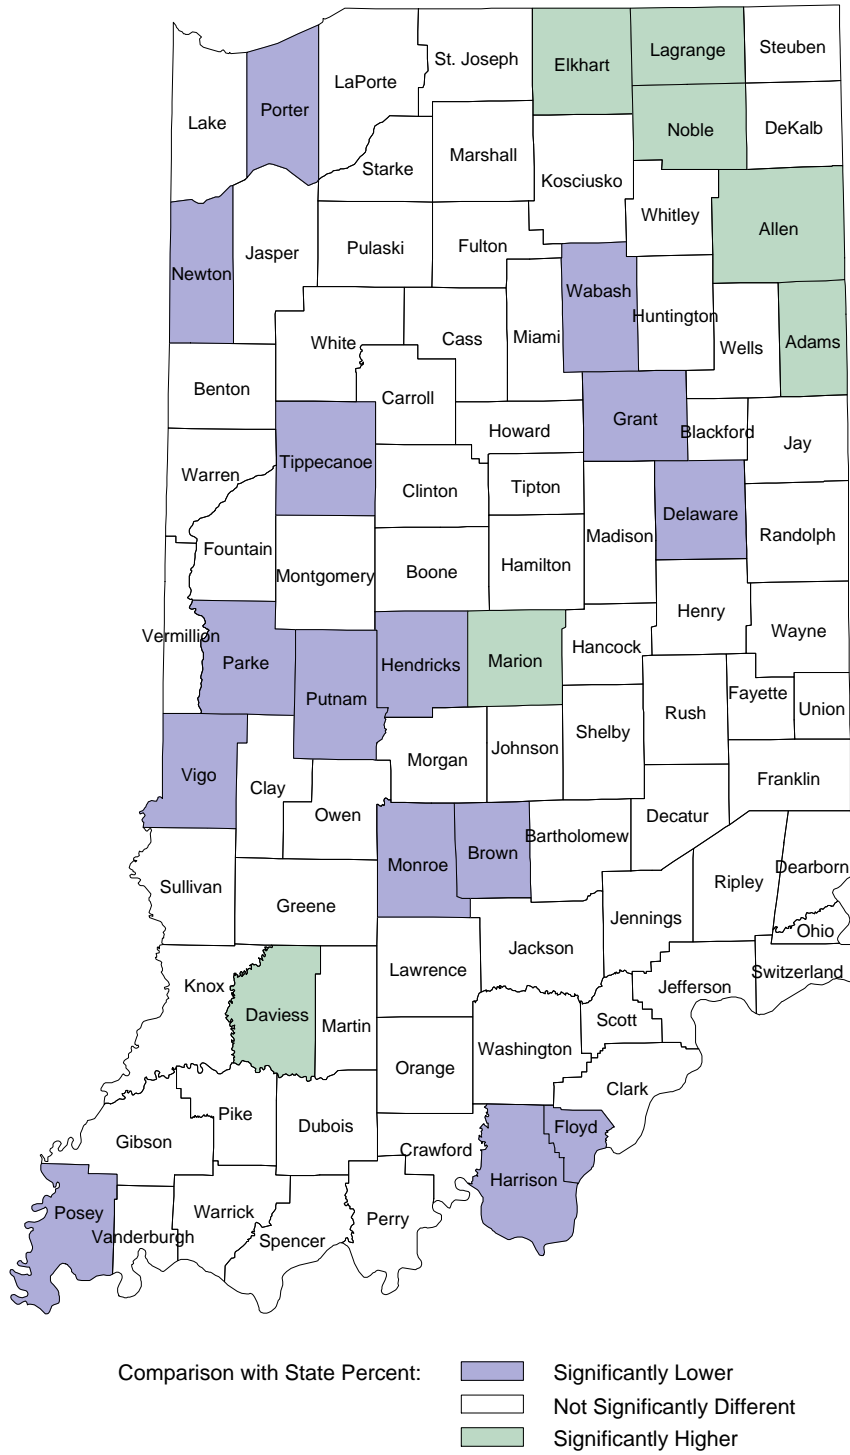

Indiana Natality Report - 2004

Figure 28

General Fertility Rates Indiana Counties, 2004

SOURCE: ISDH, ERC, DAT, Table 31
This figure was run on June 28, 2006.