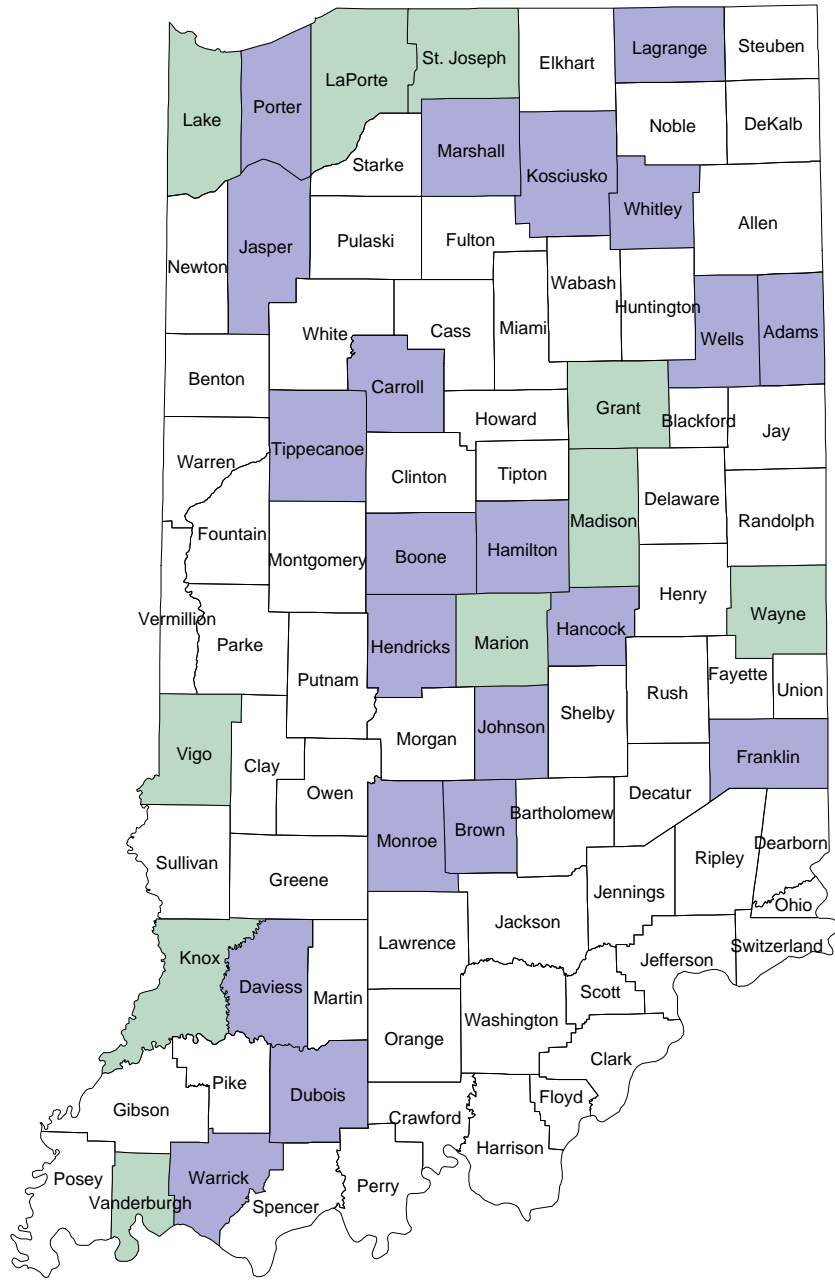

Indiana Natality Report - 2004

Figure 35

Births to Unmarried Parents Indiana Counties, 2004

Comparison with State Percent: Significantly Lower
 Not Significantly Different
 Significantly Higher

(A lower percentage is better)

SOURCE: ISDH, ERC, DAT, Table 32
This figure was run on June 28, 2006.