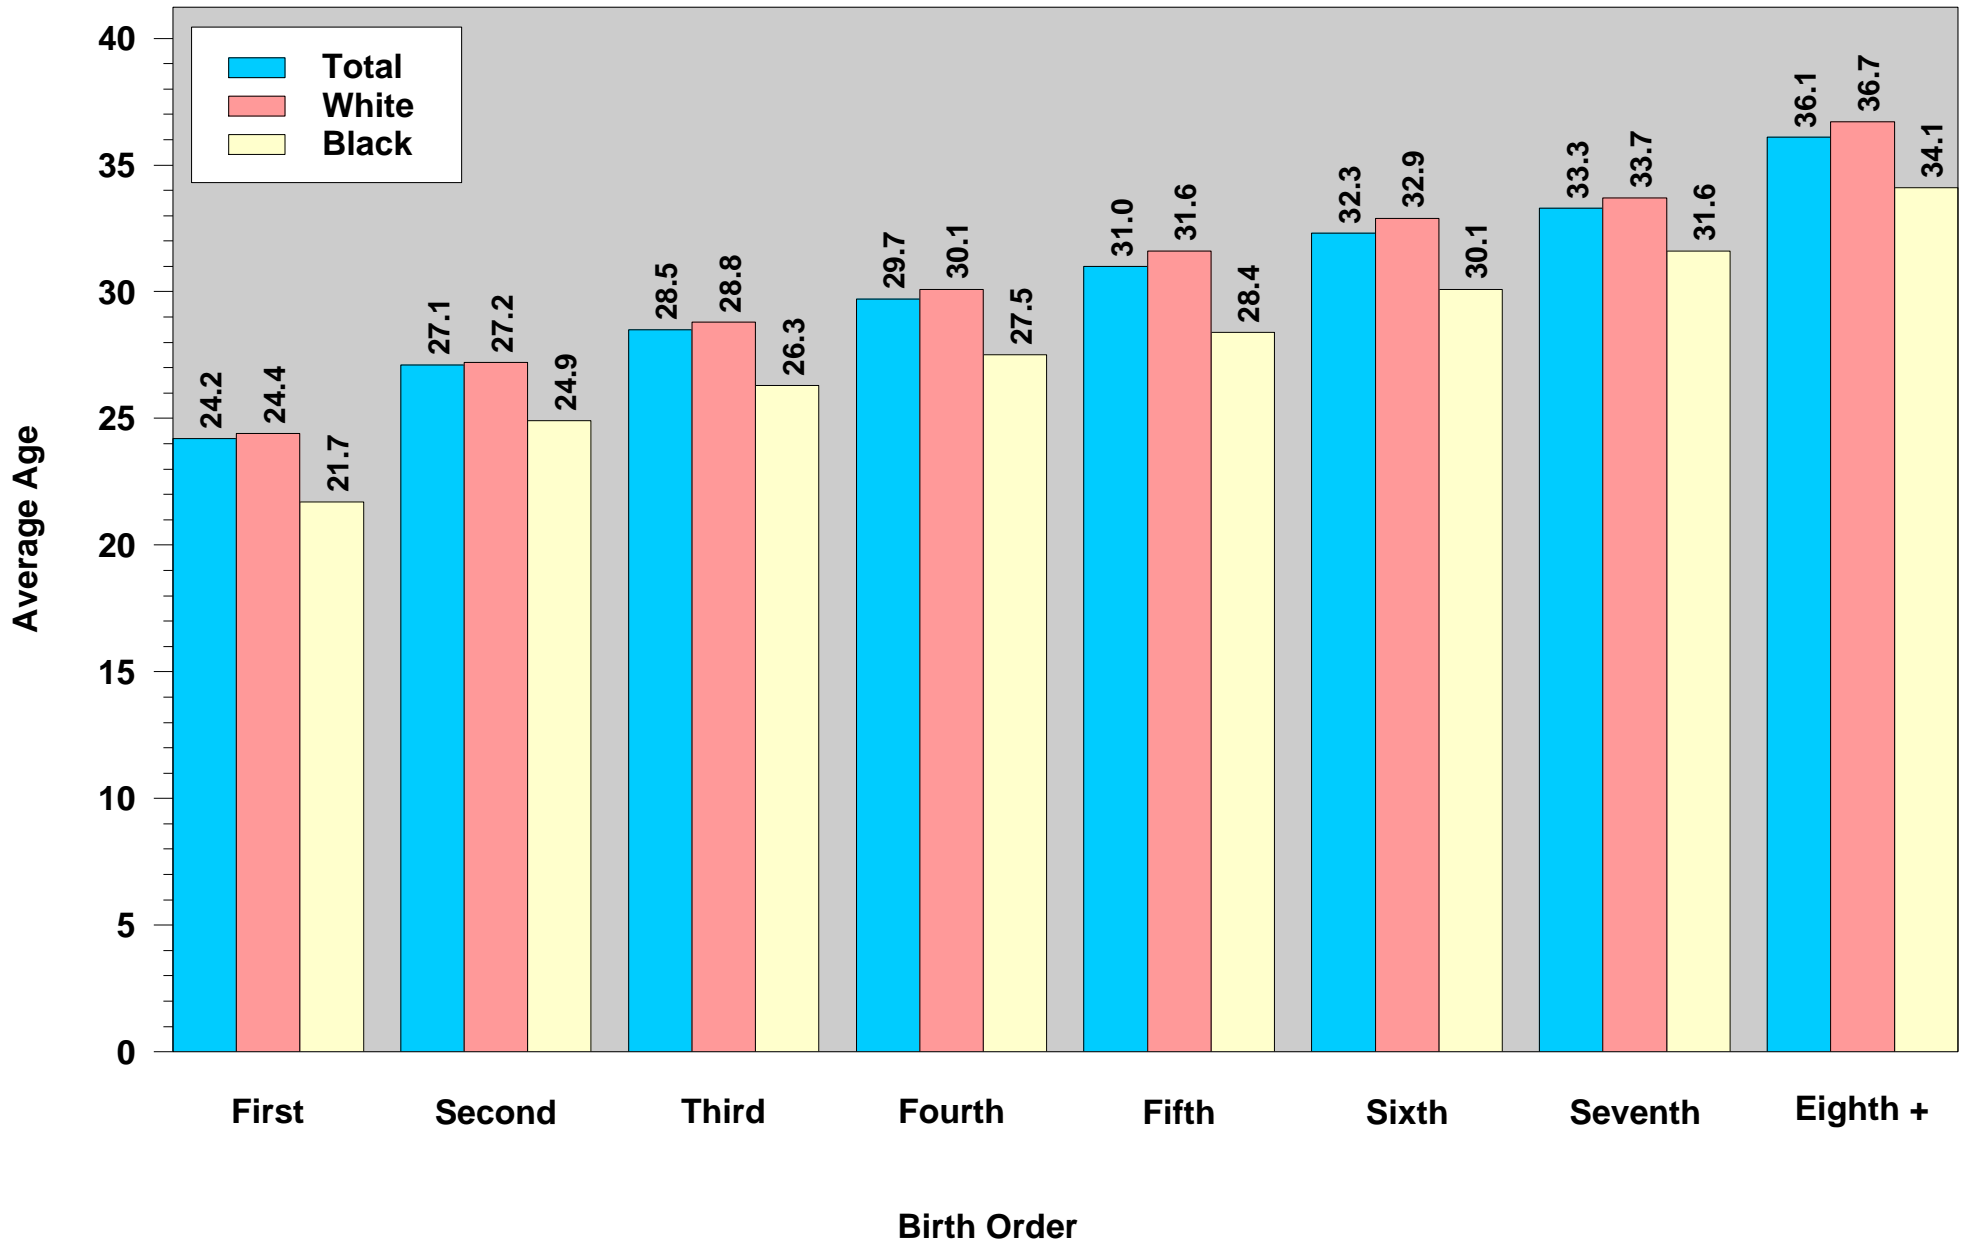

Indiana Natality Report, 2004

Figure 4

Average Age of Mother by Live Birth Order and Race: Indiana Residents, 2004

This figure was run on June 30, 2006.
Source: ISDH, ERC, DAT