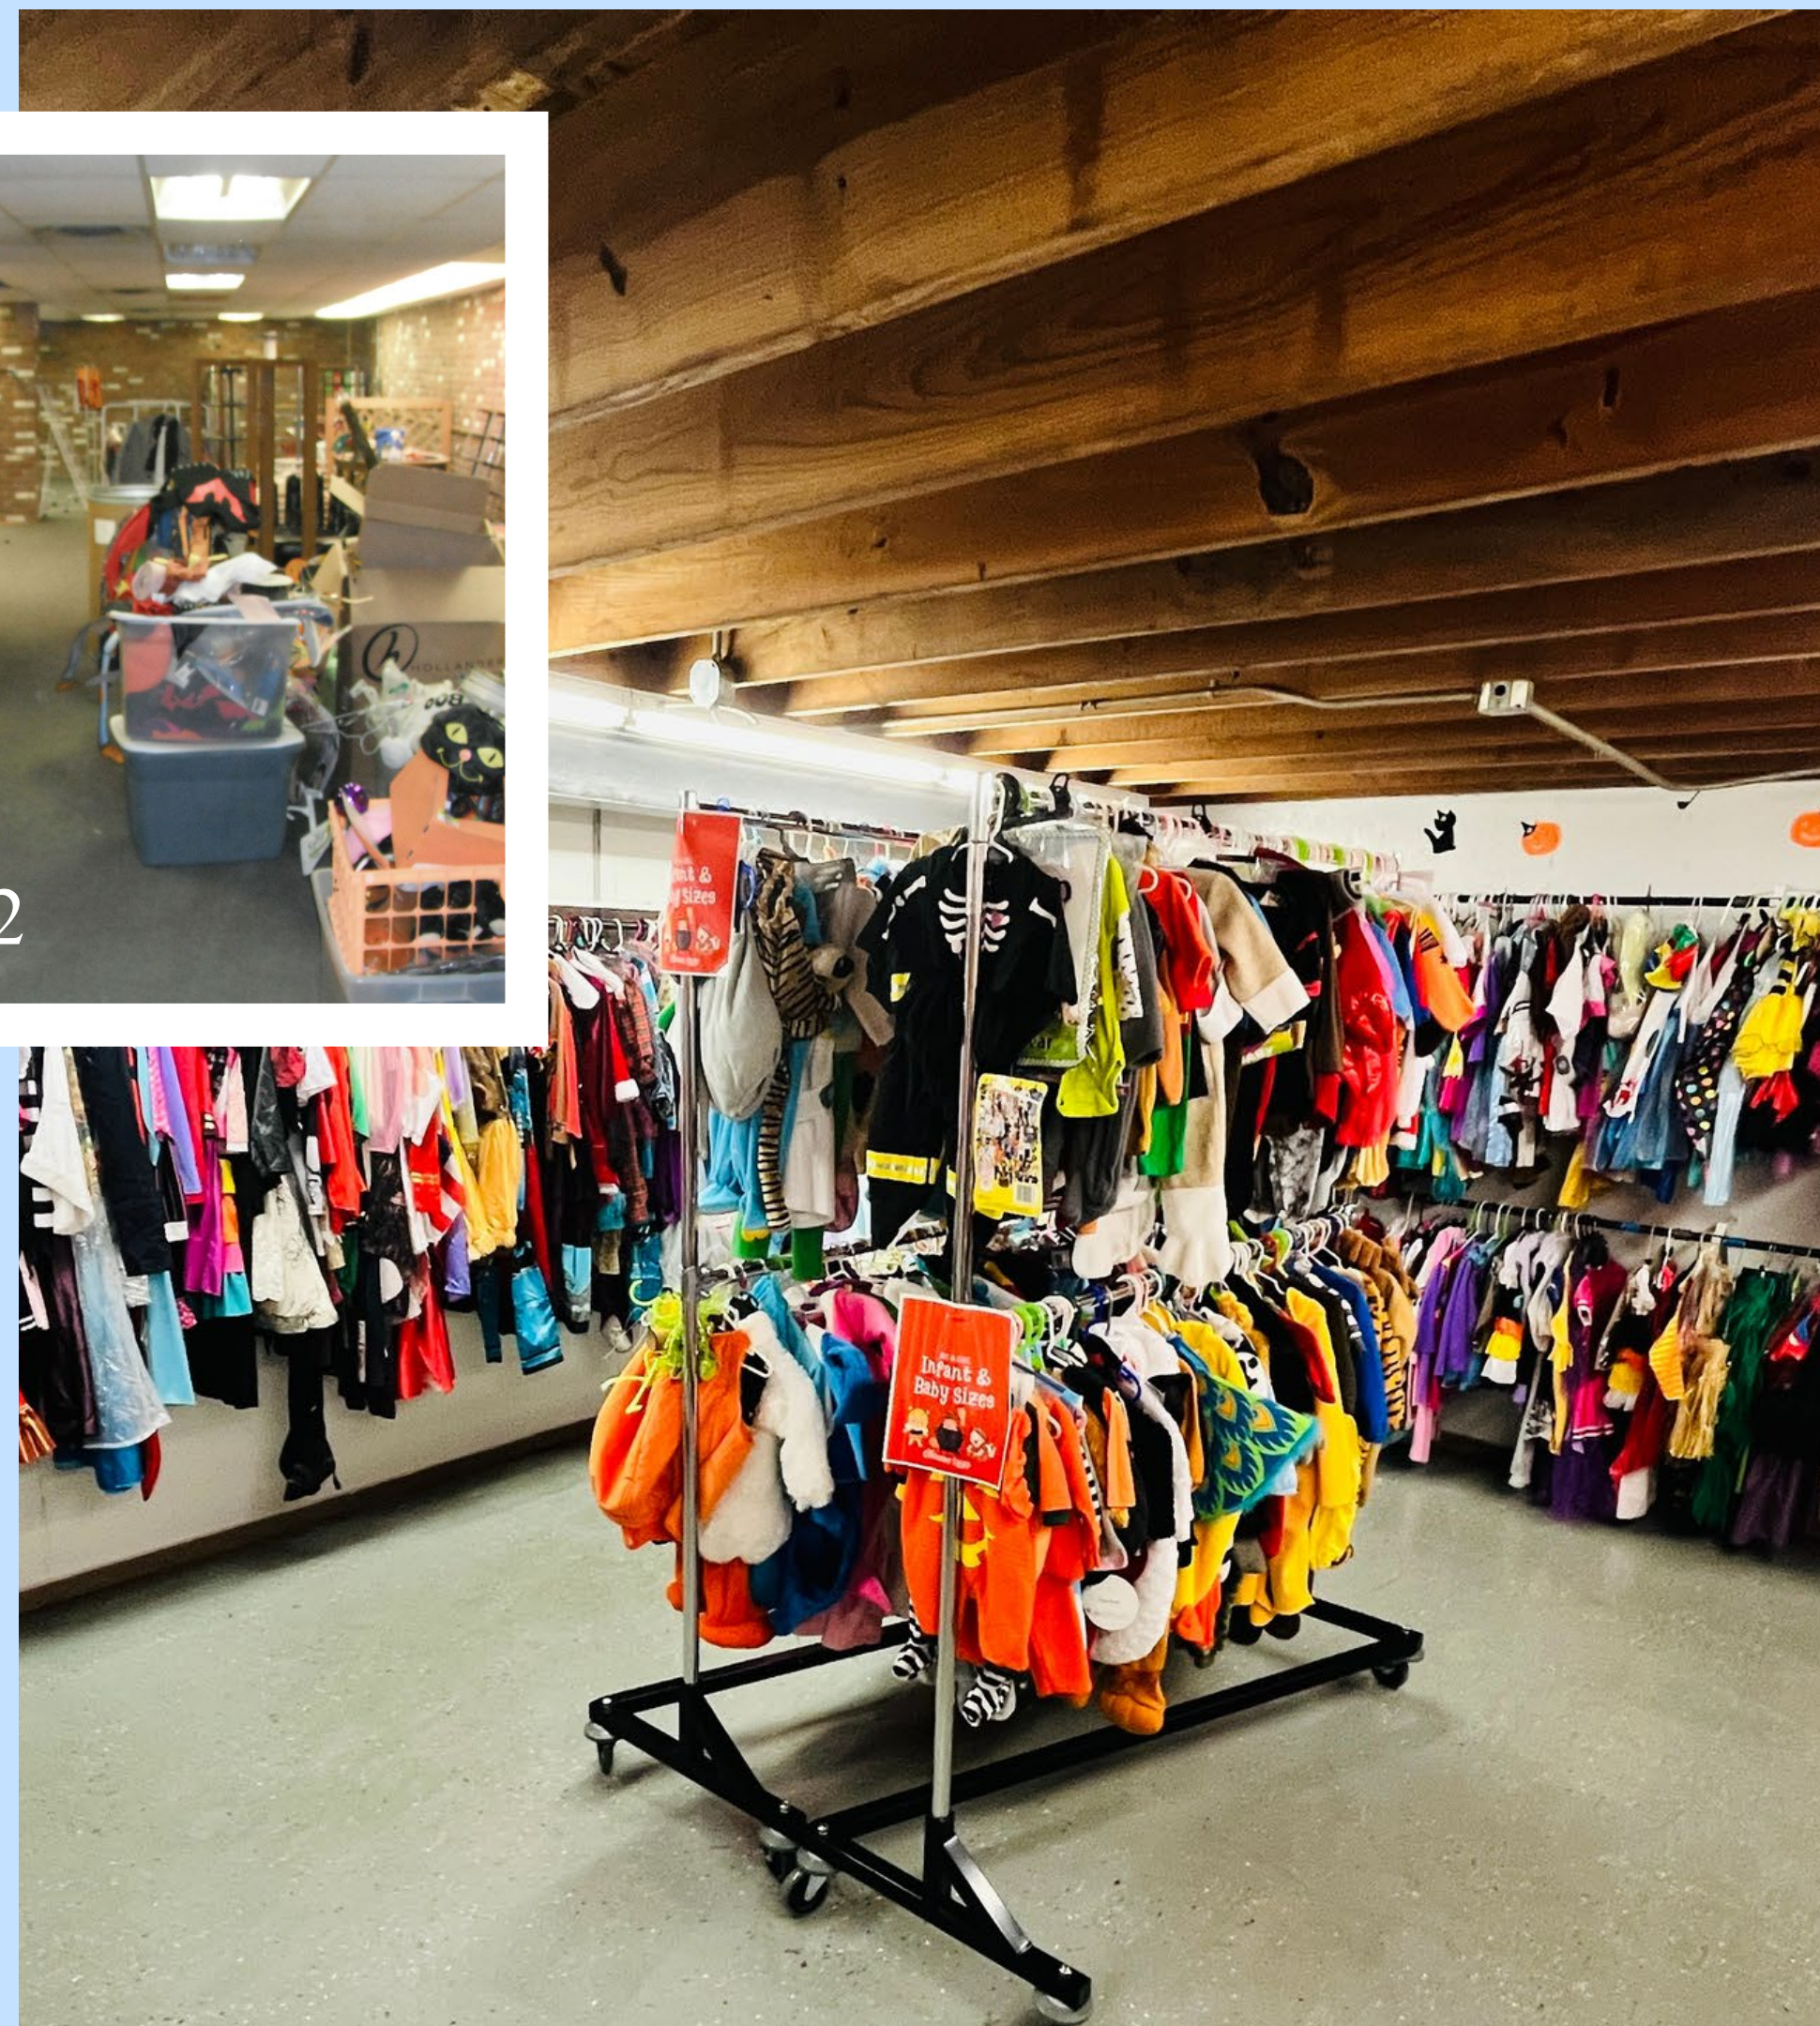

2023

Over 1,300 costumes
1,168 customers