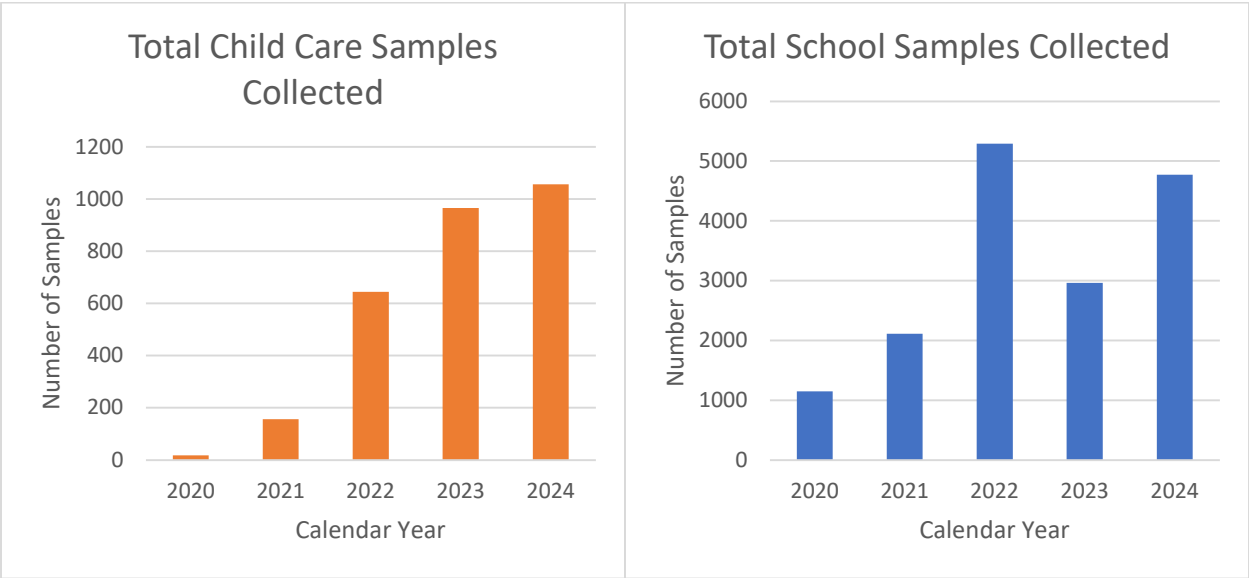

**Figure 1: Number of School and Child Care Facilities Sampled by Year.**

**Figure 2: Number of Children Impacted by Facility Type and Year.**

*Results: Sample Collection*

Since 2019, the Lead Sampling Program has collected over 19,000 samples from school (16,300) and child care (2,800) facilities for an average of 62 samples per school building and 12 samples per child care facility. 2024 data represents data from 1/1/2024 – 12/17/2024.