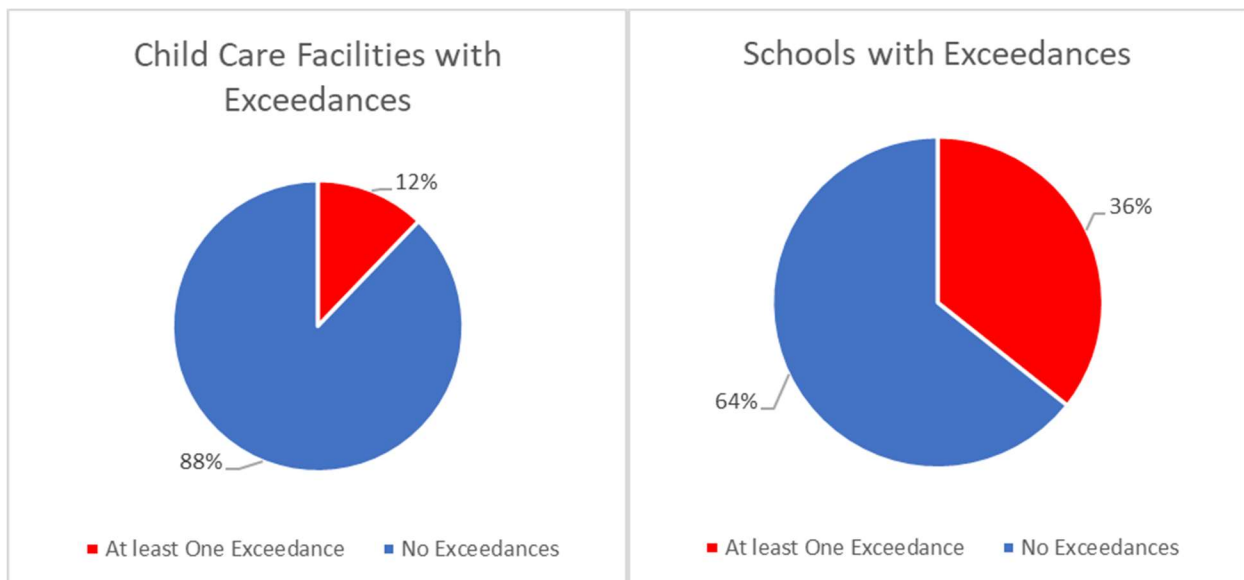

billion (“ppb”). More specifically, 2% of child cares and 3% of schools have samples above the 15.0 ppb Action Level. See Figure 4.

**Figure 4: Sample Results for Child Care and School Facilities.**

Additionally, 23% of facilities had at least one fixture that exceeded the Action Level, or more specifically 36% of schools and 12% of child care facilities. See Figure 5.