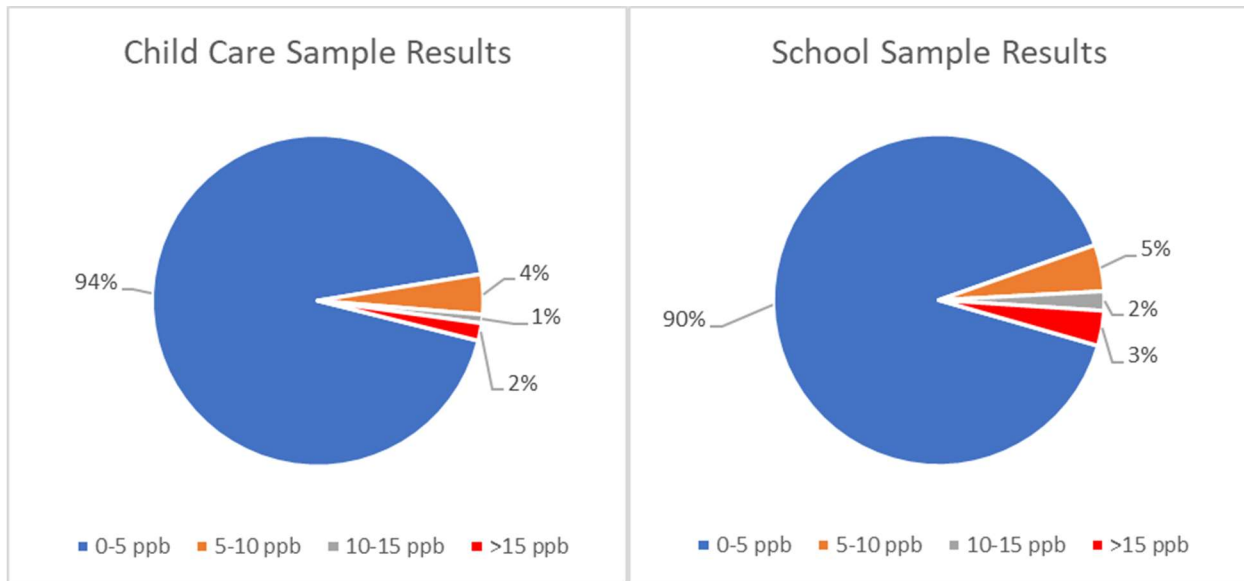

billion (“ppb”). More specifically, 2% of child cares and 3% of schools have samples above the 15.0 ppb Action Level. See Figure 4.

Figure 4: Sample Results for Child Care and School Facilities.

Additionally, 23% of facilities had at least one fixture that exceeded the Action Level, or more specifically 36% of schools and 12% of child care facilities. See Figure 5.