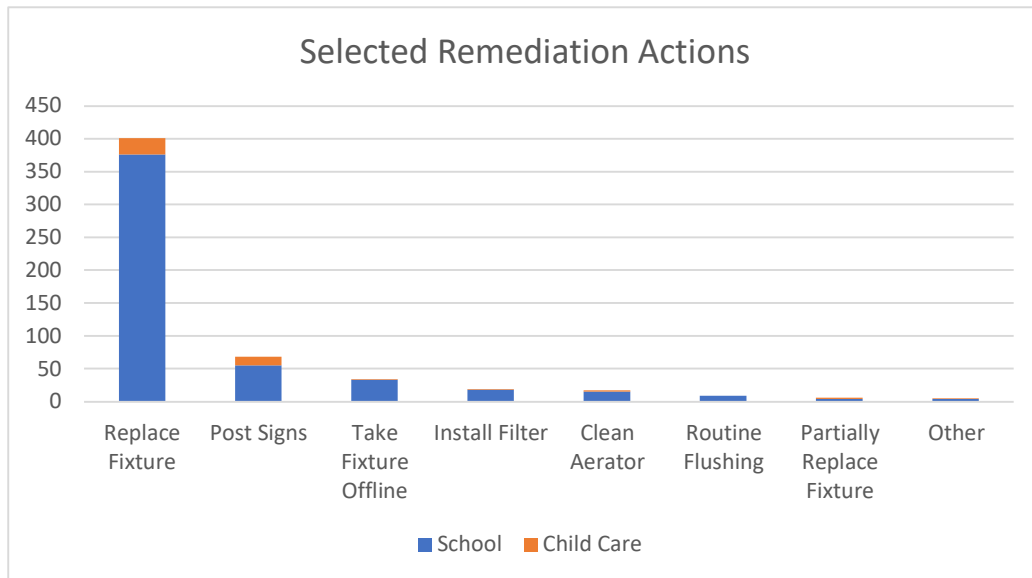

Results: Remediation Actions

The most common action taken to address problematic fixtures is replacement (72%), followed by posting a “hand washing only” sign (12%). See Figure 6.

Figure 6: Selected Remediation Actions.

CONCLUSIONS

The first two years of the Lead Sampling Program were hampered by the closing or reduced operations of schools and child care facilities due to the COVID-19 pandemic. However, since then, and with the support of numerous partner organizations, the voluntary program has made steady strides in assisting schools and child care facilities. In particular, the participation of child care facilities has seen year-over-year increase in sampling since the program’s inception.

The sampling results show that only a small percentage (3%) of samples test above the 15 ppb Action Level, and less than a quarter of facilities (23%) had at least one exceedance.

Replacement of problematic fixtures is the most common way facilities address remediation which is always followed by a post-remediation sample to confirm effectiveness and sharing data with constituents.