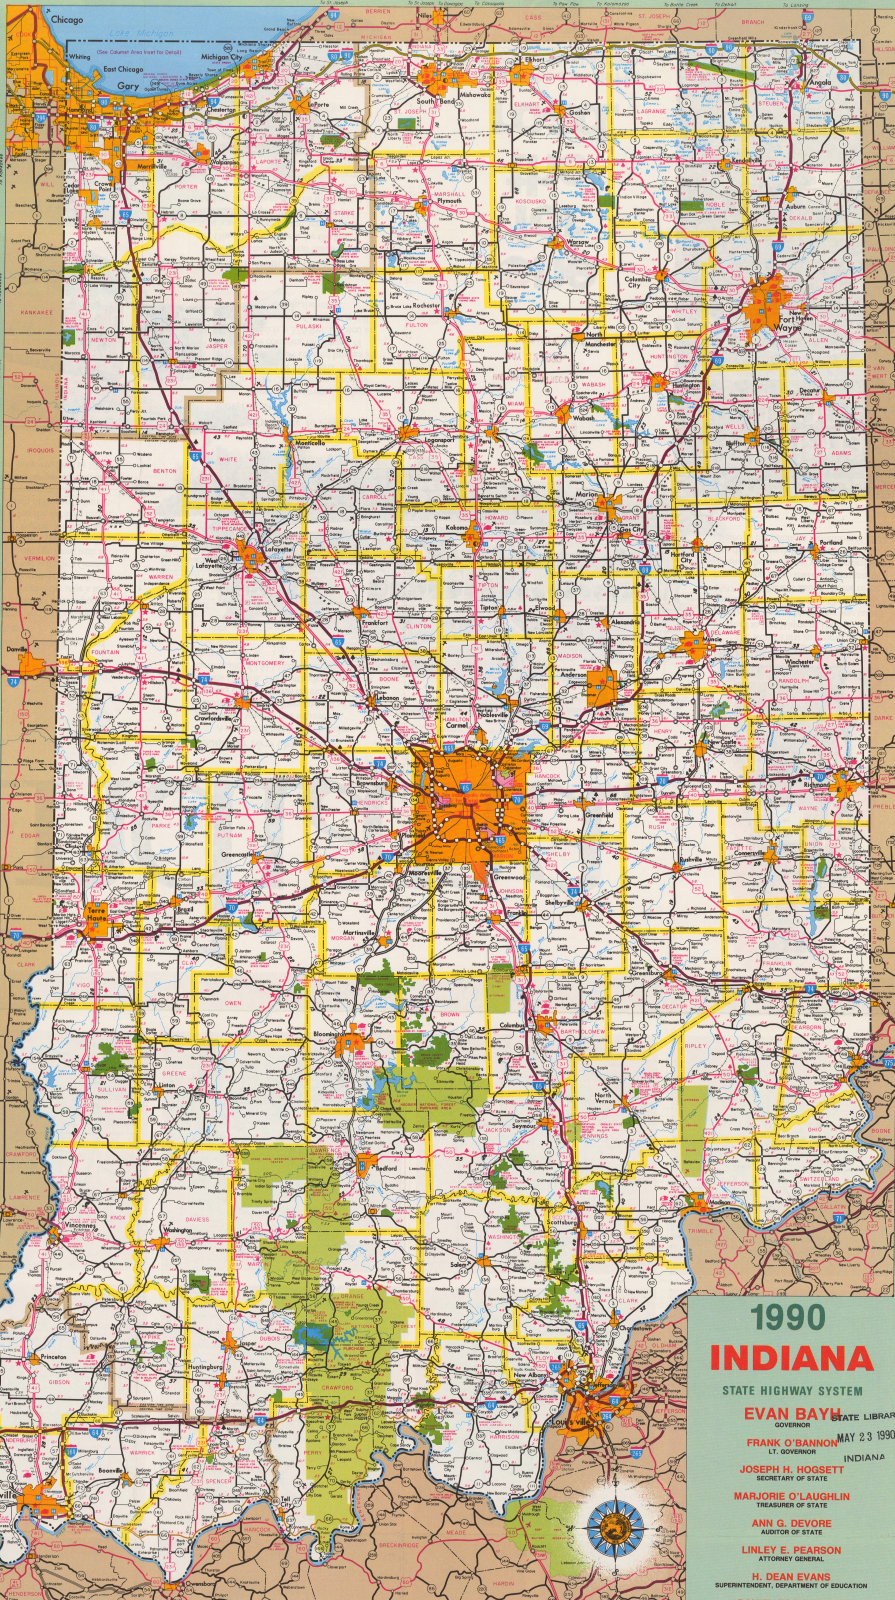

County Seats

Table listing cities and towns by county, including county seats. Columns include County Name, City Name, and other details.

1990 INDIANA STATE HIGHWAY SYSTEM. Includes Governor EVAN BAYNE, Secretary JOSEPH H. HOGSETT, Treasurer MARJORIE O'LAUGHLIN, Auditor ANN G. DEVORE, Attorney General LINLEY E. PEARSON, Superintendent of Education H. DEAN EVANS, and Clerk of the Supreme Court and Court of Appeals DANIEL ROCK HEISER.

Counties table listing all 92 counties of Indiana with their respective county seats.

TRAVELERS LOOK HERE. A Department of Natural Resources property is close by and fun to visit. Includes DNR logo and lists of State Parks, Fish & Wildlife Areas, Reservoirs, State Forests, and Museum & State Historic Sites.

Information Numbers. Indiana State Police Locations and Phones. Includes a table of police locations with State, Location, and Phone numbers.

CHRISTINE W. LETTS, COMMISSIONER, INDIANA DEPARTMENT OF TRANSPORTATION. Includes a welcome message and contact information.

MAP EXPLANATION. Legend for symbols used on the map, including airports, colleges, hospitals, and various road types.