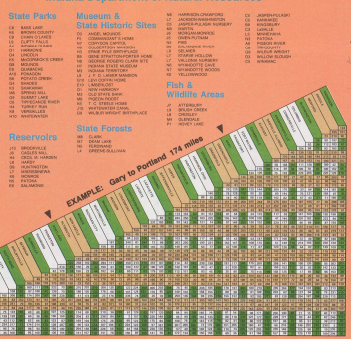

Indiana State Police Locations and Phones

City	County	Phone
Alexander	Daviess	823-3123
Ash Grove	Madison	625-2231
...	...	...