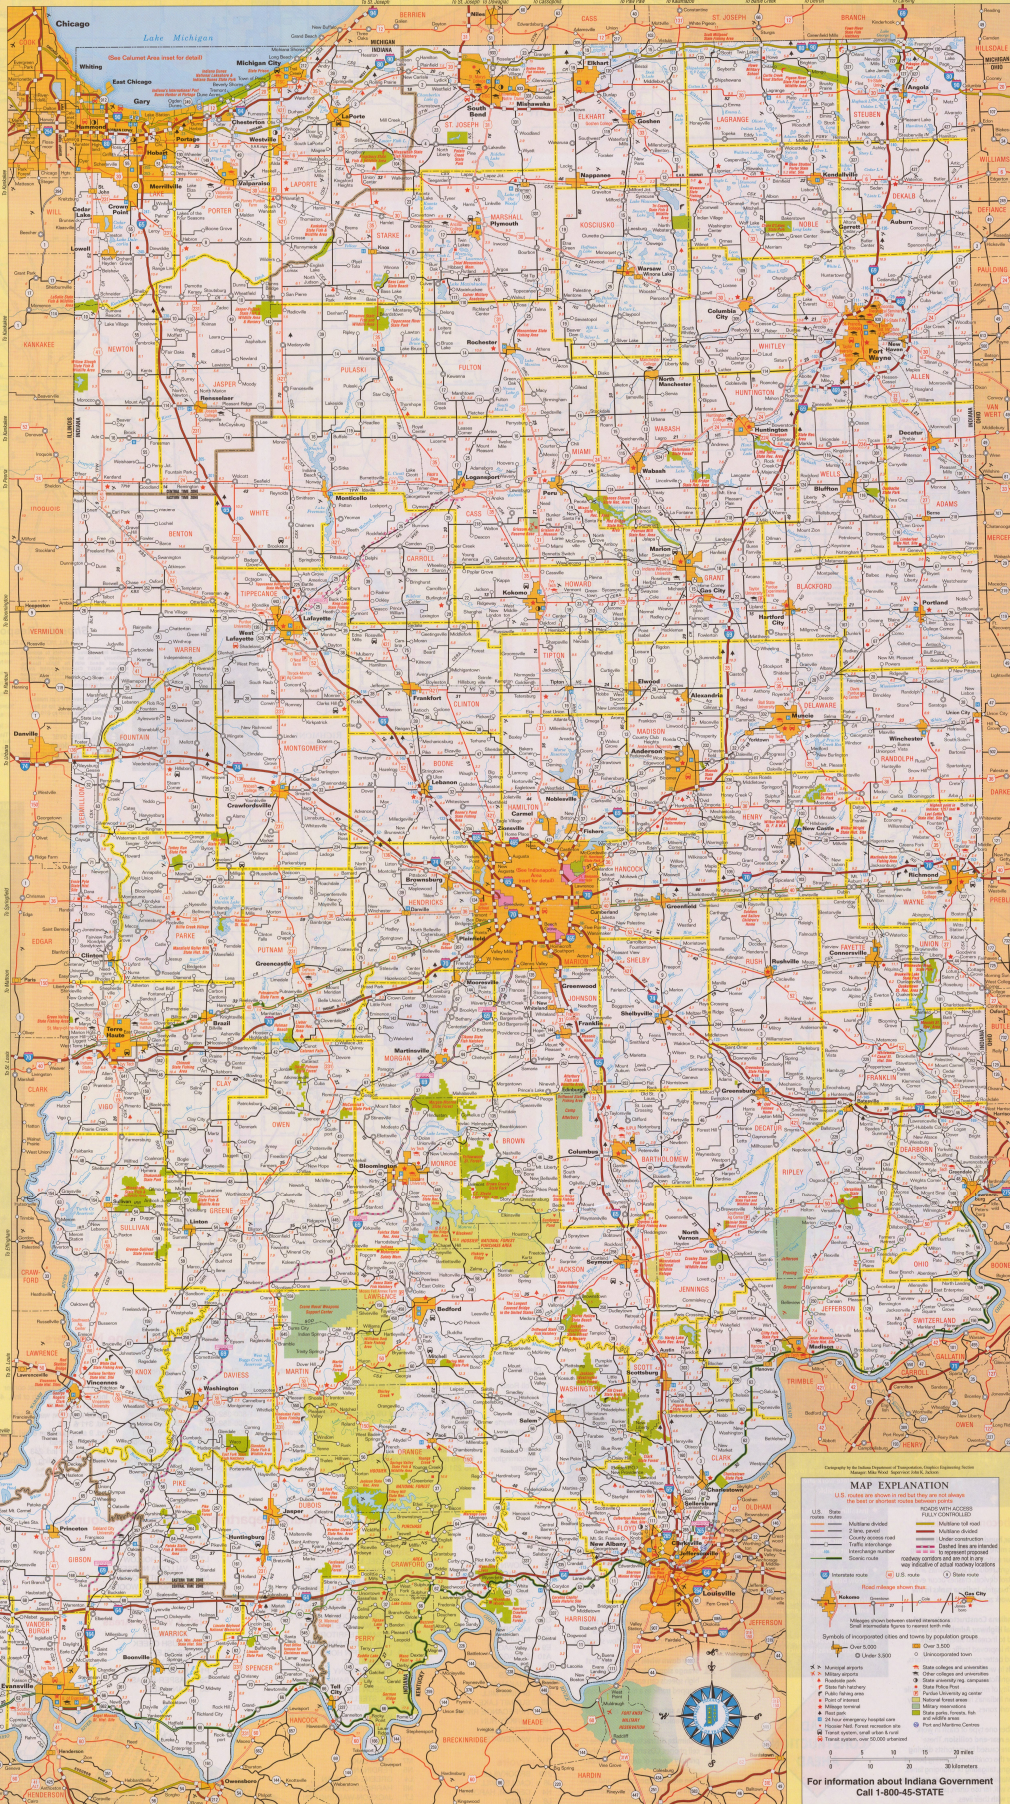

Indiana Department of Transportation
Joseph E. Kernan, Governor
For Free Distribution

MAP EXPLANATION

U.S. STATES ARE SHOWN AS THEY ARE, BUT ALWAYS IN ACCORD WITH ACCESSIBLE ROUTES.

U.S. State	Major highway	Interstate
State	U.S. Route	State Route
Major highway	Interstate	State Route
U.S. State	Major highway	Interstate

COUNTIES

ADAMS	Allen	Adrian
ALBANY	Albion	Albion
ALLEN	Albion	Albion
ALSON	Albion	Albion
ANDREWS	Albion	Albion
ANTWERP	Albion	Albion
ARMY	Albion	Albion
ASH	Albion	Albion
ASHMUN	Albion	Albion
ASHMUN	Albion	Albion
ASHMUN	Albion	Albion