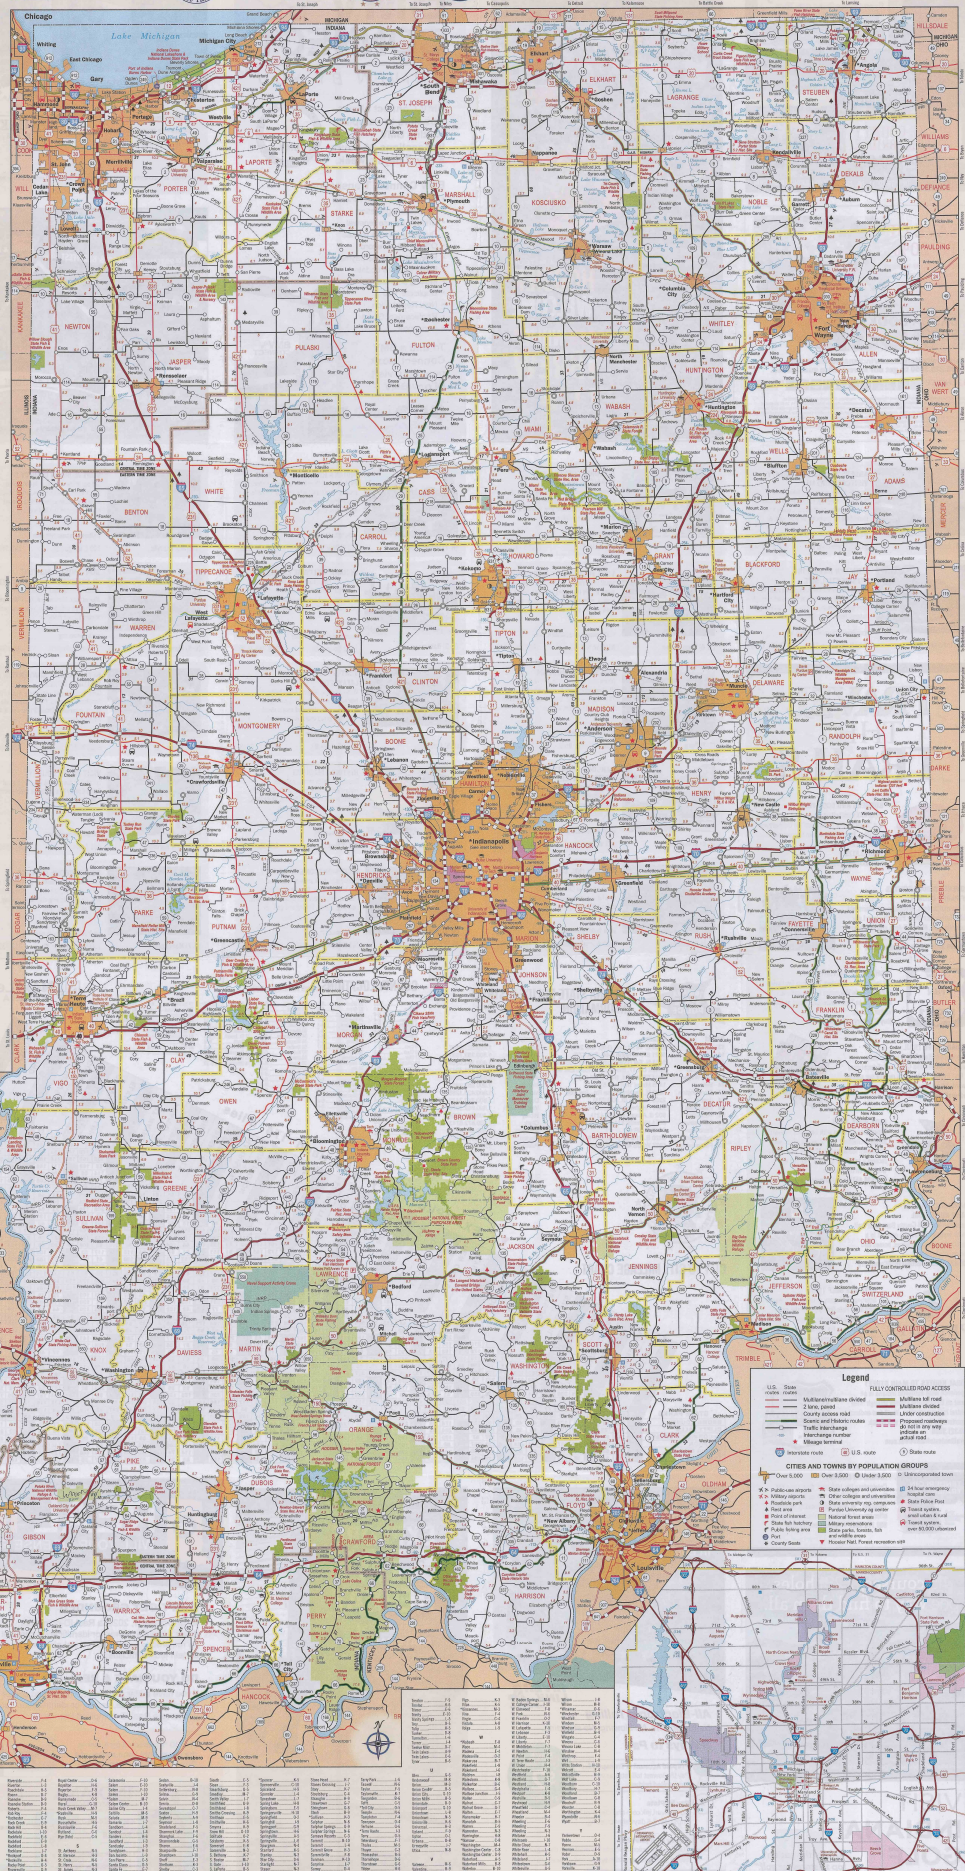

INDIANA DEPARTMENT
OF TRANSPORTATION

Sponsored by
INDIANA BUREAU OF
MOTOR VEHICLES

Indiana Roadway Map 2019

Index of Cities and Towns County Seats

County	City/Town	County Seat
Adams	Adams	Adams
Allen	Allen	Allen
Anderson	Anderson	Anderson
Argos	Argos	Argos
Bartholomew	Bartholomew	Bartholomew
Benton	Benton	Benton
Berkeley	Berkeley	Berkeley
Bethel	Bethel	Bethel
Bloomington	Bloomington	Bloomington
Boone	Boone	Boone
Boonville	Boonville	Boonville
Bourbon	Bourbon	Bourbon
Boyer	Boyer	Boyer
Bradford	Bradford	Bradford
Branch	Branch	Branch
Breathitt	Breathitt	Breathitt
Buck	Buck	Buck
Buckner	Buckner	Buckner
Buncombe	Buncombe	Buncombe
Burruss	Burruss	Burruss
Butler	Butler	Butler
Cadwell	Cadwell	Cadwell
Cass	Cass	Cass
Cassopolis	Cassopolis	Cassopolis
Cassopolis	Cassopolis	Cassopolis
Cassopolis	Cassopolis	Cassopolis
...	...	...

MILEAGE TERMINALS EXPLAINED

MILEAGE SCALE