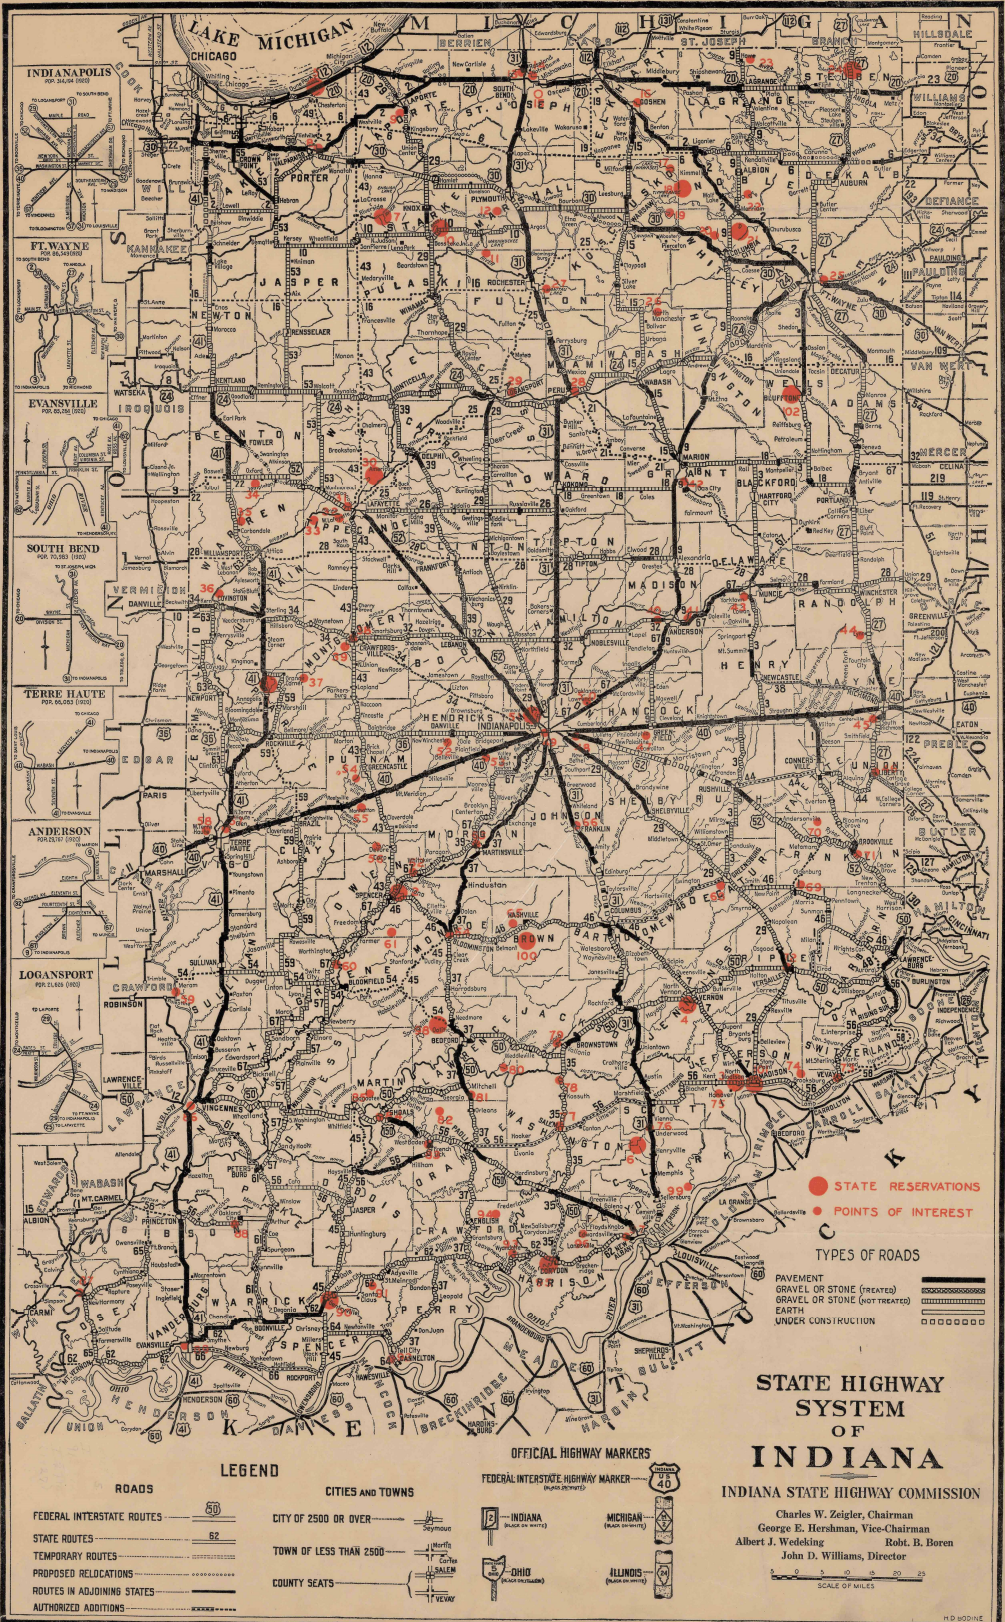

J. W. POELLMAN COMPANY

New York Street at Capitol Avenue MAIN 5837 INDIANAPOLIS, INDIANA

"FIREPROOF" BRAKE LINING

Key to Points of Interest
MAP

Key to Points of Interest
MAP

KNOW INDIANA -- KNOW YOUR CAR -- KNOW THAT IT IS EQUIPPED WITH GENUINE

"FIREPROOF" BRAKE LINING

Map No. 1
1927