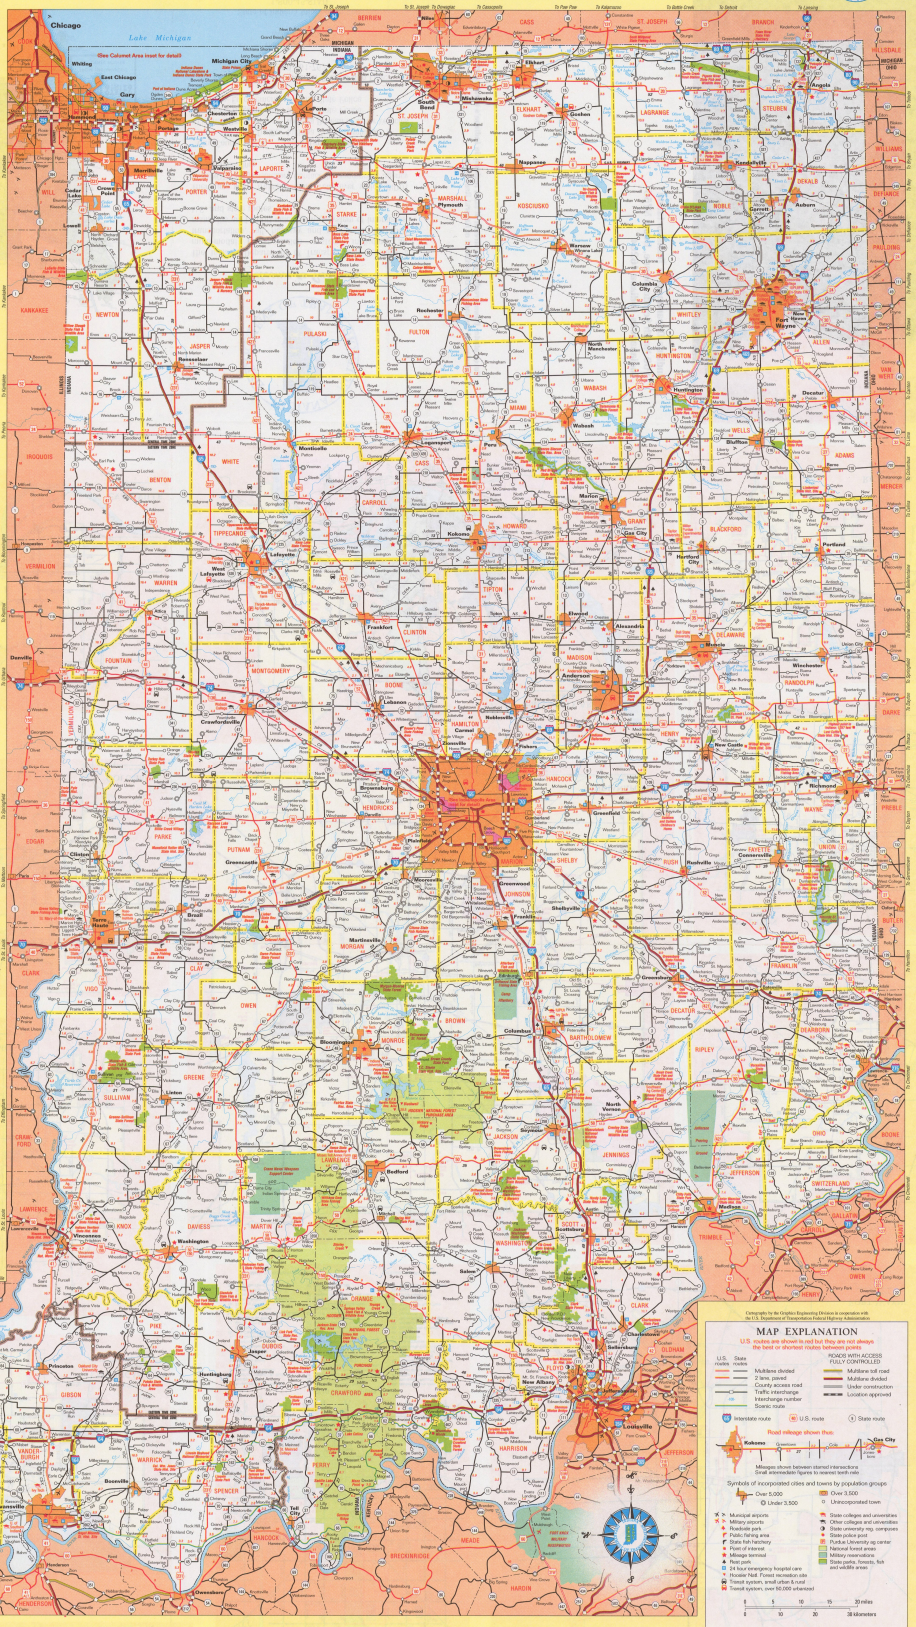

Index of Cities and Towns (A-P)

County Seats (A-P)

Counties (A-P)