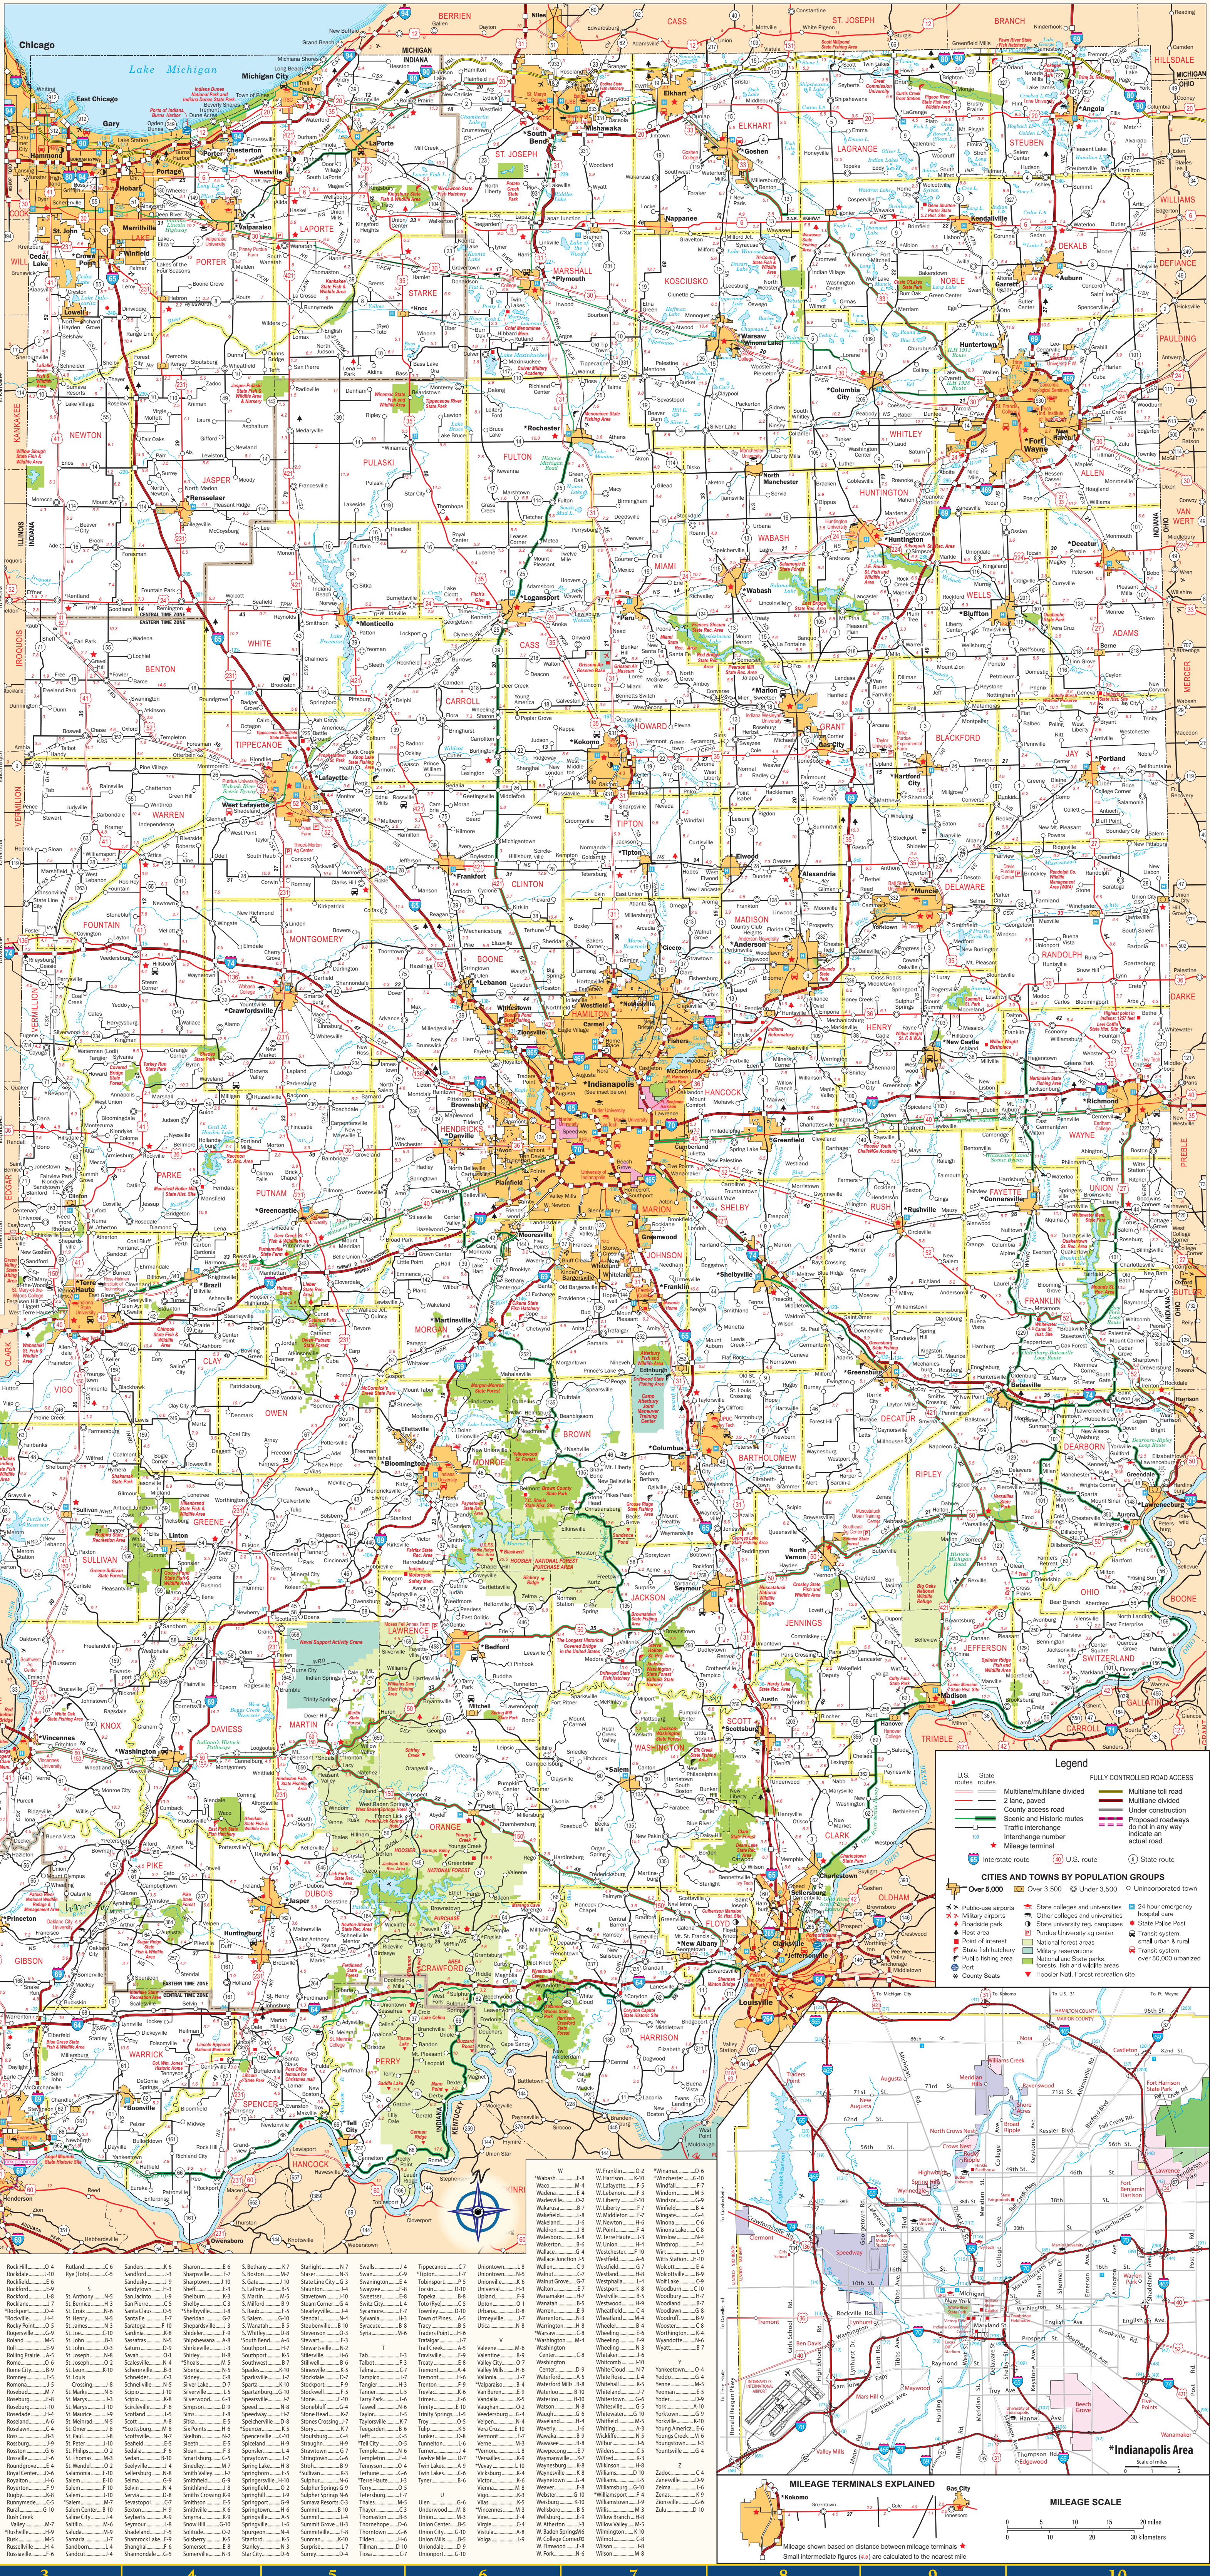

Index of Cities and Towns

Table listing cities and towns by county seat, including entries for Adams, Allen, Anderson, Boone, Brown, Butler, etc.

Legend section detailing symbols for U.S. State routes, Interstate routes, and various road types.

CITIES AND TOWNS BY POPULATION GROUPS section with symbols for population ranges.

MILEAGE TERMINALS EXPLAINED section with a diagram of a road segment.

MILEAGE SCALE section showing distances in miles and kilometers.

INDIANA'S HANDS-FREE LAW

Graphic and text explaining the Hands-Free Law, including a 'No Handheld' sign.

INDIANA STATE POLICE DISTRICT INFORMATION table listing district numbers, locations, and phone numbers.

COUNTY LOCATIONS table listing county names and their corresponding location codes.

Indiana's Hands-Free Driving Law prohibits a person from holding mobile devices, such as cellphones and tablets, while operating a motor vehicle.