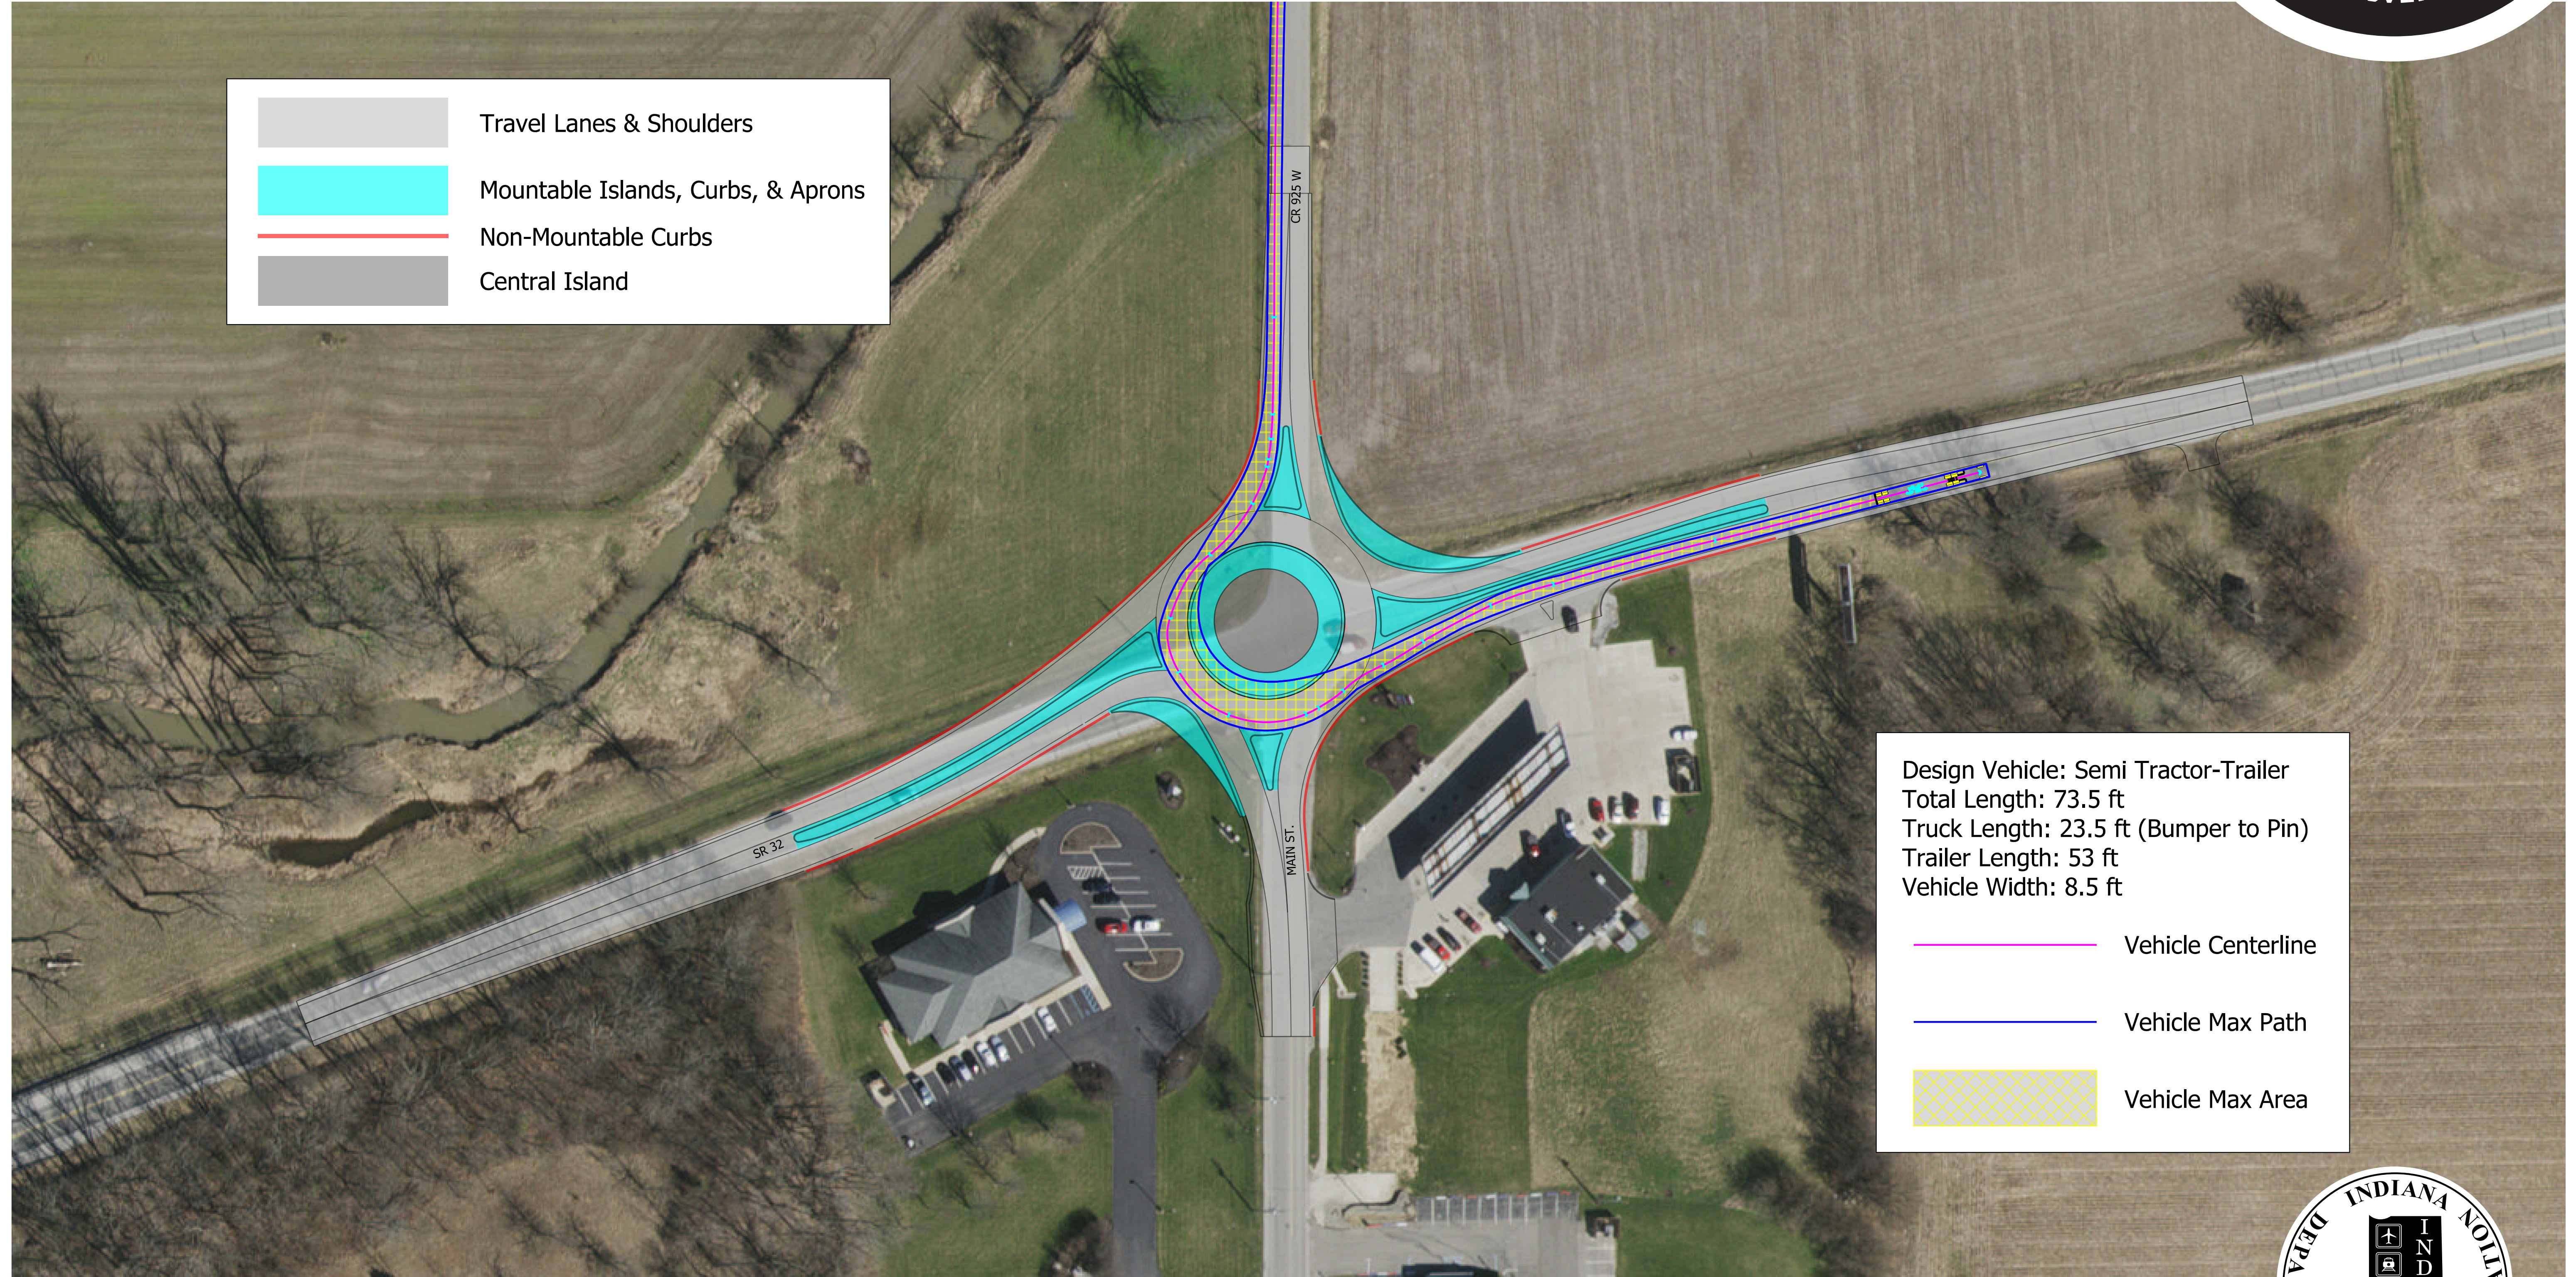

Turning Movements

Semi Tractor-Trailer

	Travel Lanes & Shoulders
	Mountable Islands, Curbs, & Aprons
	Non-Mountable Curbs
	Central Island

Design Vehicle: Semi Tractor-Trailer
Total Length: 73.5 ft
Truck Length: 23.5 ft (Bumper to Pin)
Trailer Length: 53 ft
Vehicle Width: 8.5 ft

	Vehicle Centerline
	Vehicle Max Path
	Vehicle Max Area