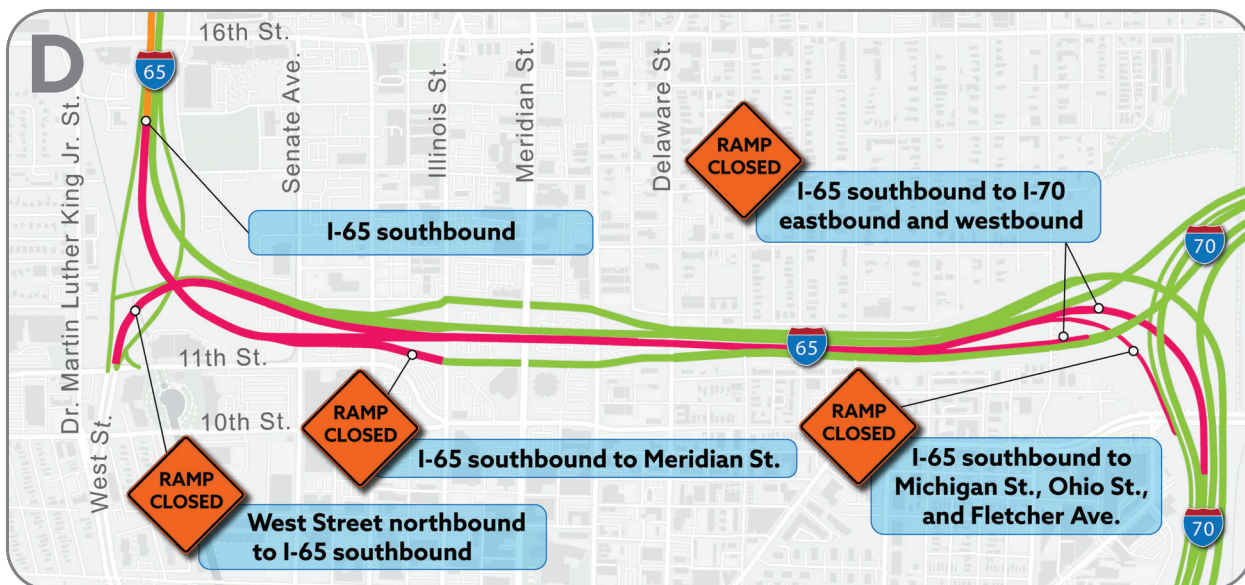

I-65 Southbound Closure in Downtown Indianapolis

Project Location Map

LEGEND

- █ Lane/Ramp Closure
- █ Lane/Ramp Open
- █ Lane Restrictions