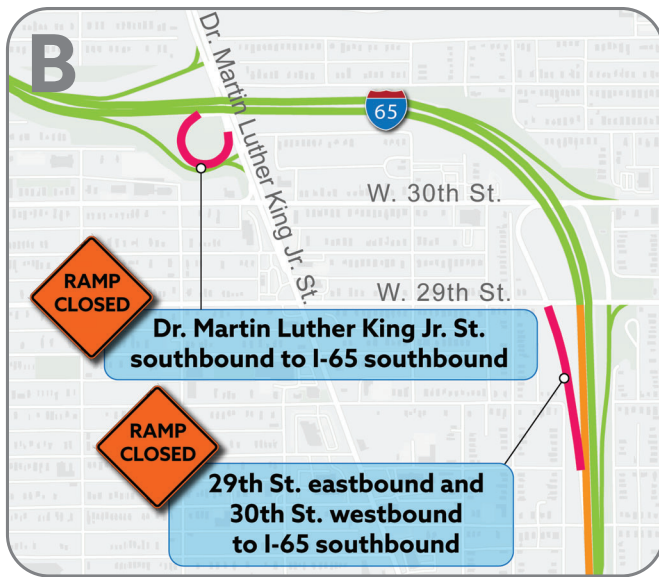

I-65 Southbound Closure in Downtown Indianapolis

Project Location Map

LEGEND

- █ Lane/Ramp Closure
- █ Lane/Ramp Open
- █ Lane Restrictions