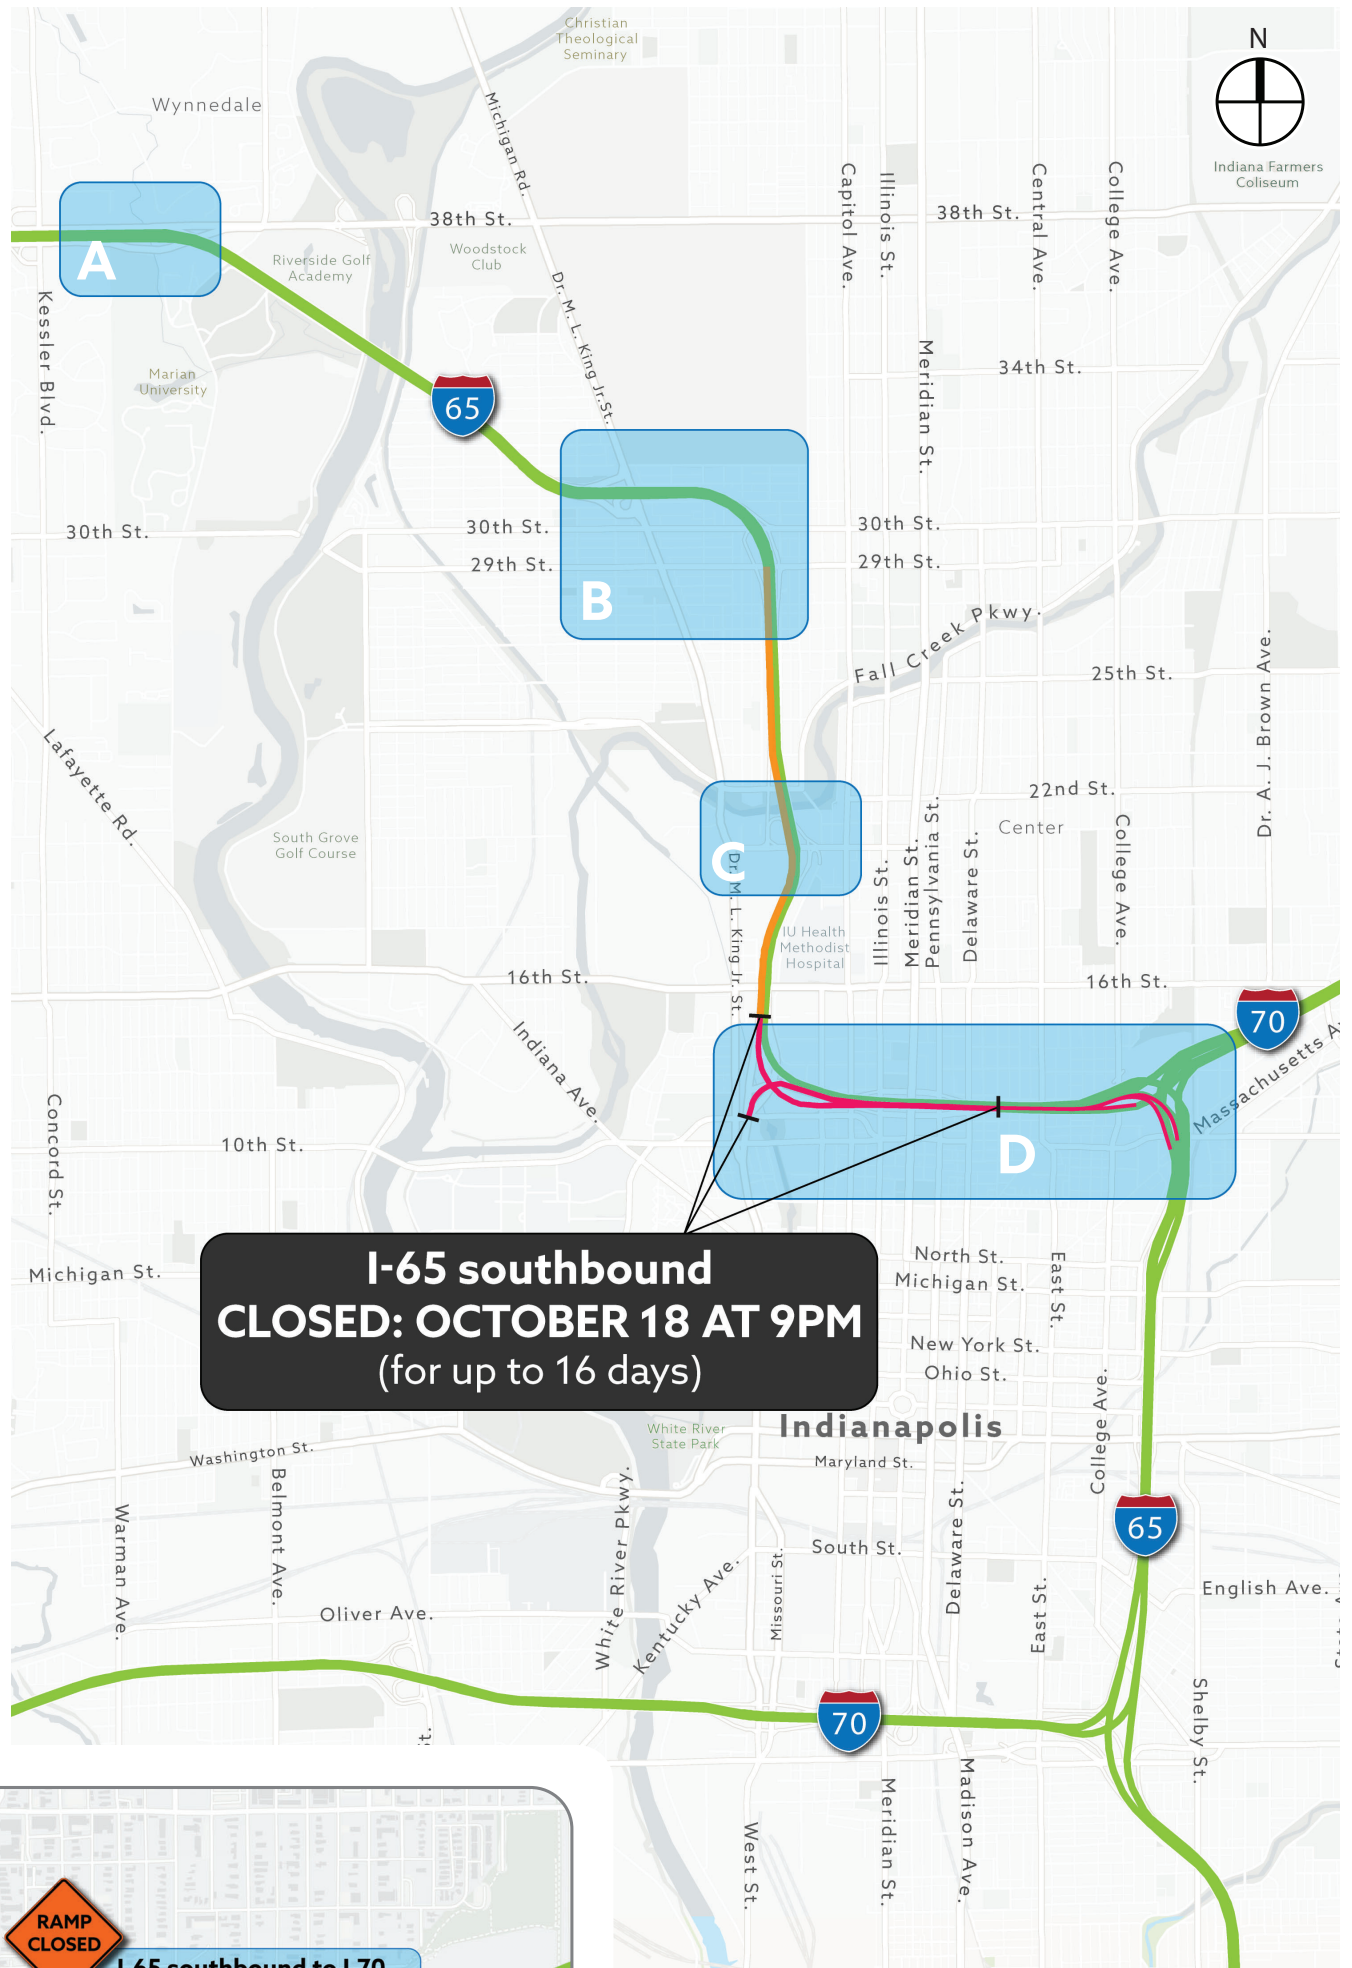

I-65 Southbound Closure in Downtown Indianapolis

Project Location Map

LEGEND

- █ Lane/Ramp Closure
- █ Lane/Ramp Open
- █ Lane Restrictions