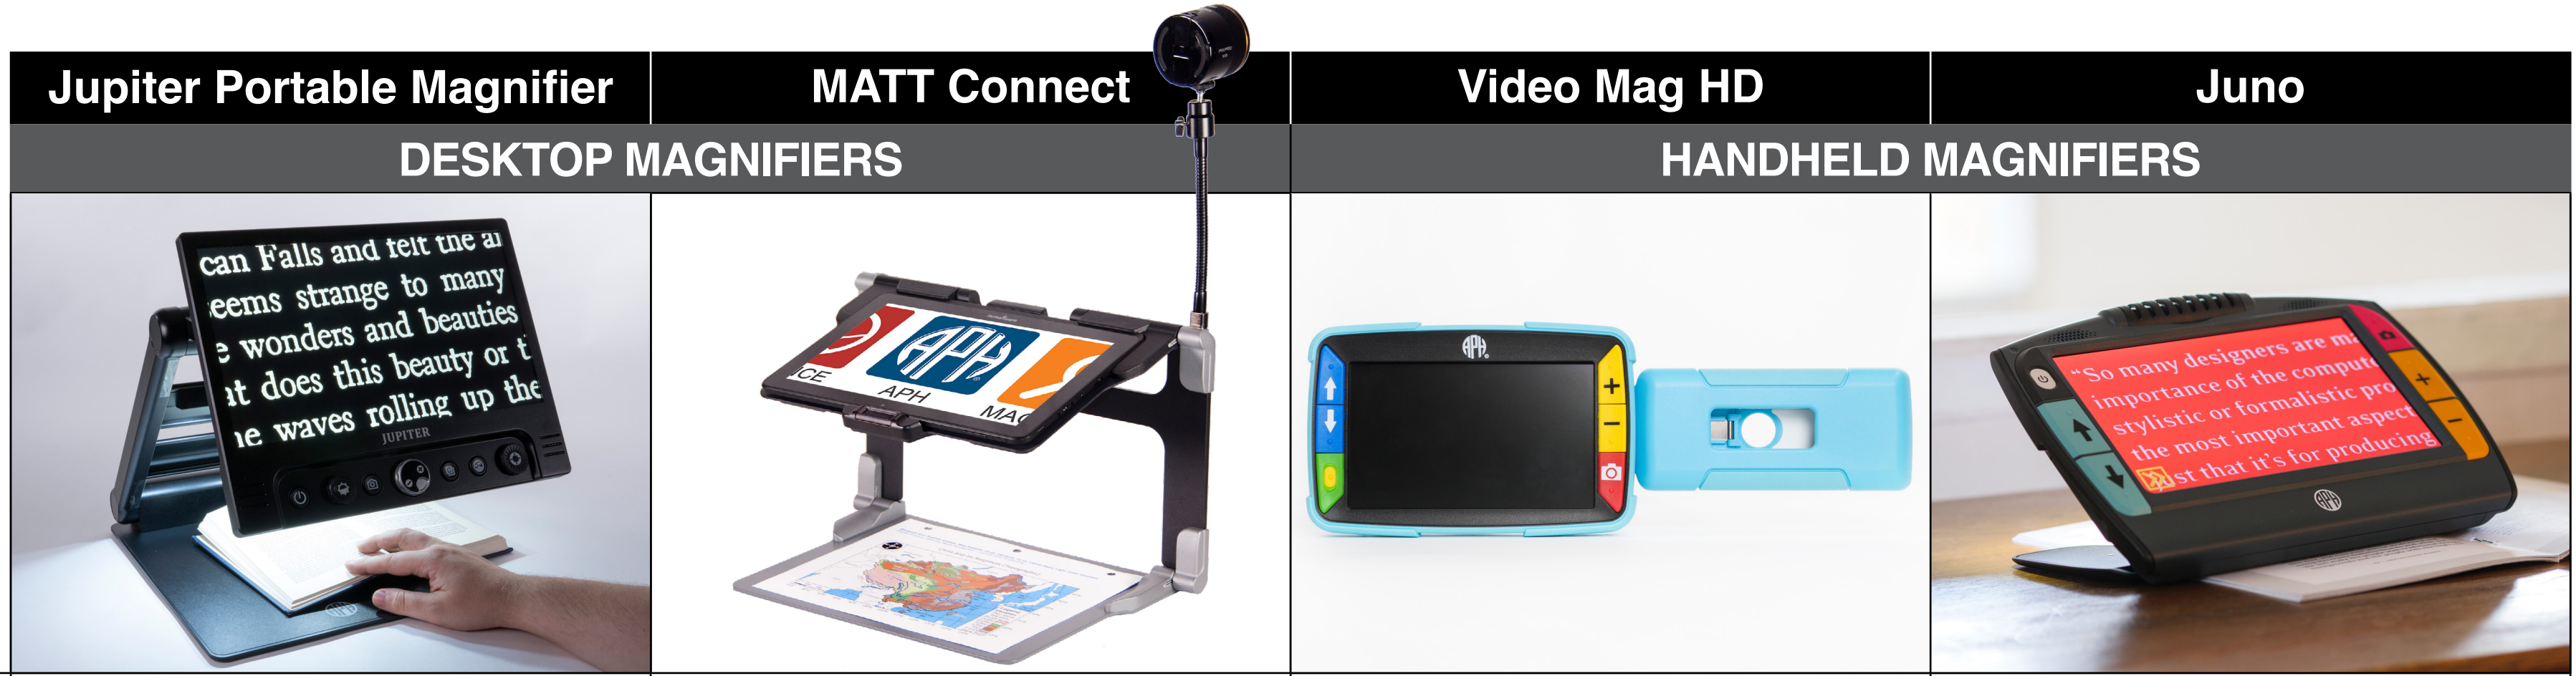

APH Magnifier Comparison Chart

aph.org

If you have questions about which electronic magnifier is right for you or your student, contact APH Customer Service at 800-223-1839

	Jupiter Portable Magnifier	MATT Connect	Video Mag HD	Juno
	DESKTOP MAGNIFIERS		HANDHELD MAGNIFIERS	
Selling price	$3,200	$2,995	$499	Quota $1095 • Non-Quota $1295
Description	The Jupiter™ is a portable desktop magnifier that folds for convenience and space-saving solution. It has a high-quality distance camera and offers many color options. Excellent for reading a book, prescription bottle labels, or completing homework assignments.	The MATT Connect™ (Magnifier and Tablet Together) is a compact all-in-one magnifier, distance viewer, and educational <i>Android</i>™ tablet. The wide variety of features make this device a great solution for education and work tasks.	The Video Mag HD is a durable and user-friendly handheld video magnifier. It provides crystal-clear, full-color images by magnifying images and objects with the auto-focus HD camera. Ideal for reading tasks in the classroom, spot reading a price tag, reading a menu, reading medicine or food labels.	The Juno™ is a portable handheld video magnifier with touchscreen. It includes all the features of a handheld video magnifier with the additional solution of Optical Character Recognition (OCR) capability. The larger screen allows the reader to view documents, while the writing-view accommodates short writing tasks such as filling out a form, signing your name, writing a check, or filling in a worksheet.
Screen size	13-inch LCD monitor	12-inch tablet with pre-installed Prodigy software	4.3-inch LCD screen	7-inch matte LCD screen
Magnification level	1.2x to 150x	Live 1-24x HD magnification Capture and save multiple pages with 1-80x magnification Wireless camera for distance viewing up to 40x magnification	2x to 13x	2x to 30x
Buttons	YES	NO	YES	YES
Color Modes	35 color contrast options	20 color contrast options	20 high-contrast customizable color modes	24 high-contrast color modes
Touch Screen	NO	YES	NO	YES
Speech	NO	YES	NO	YES
Storage	NO	YES	Image capture of approximately 80 images	4GB of storage, store up to approximately 600 images
Features	• Portable and foldable electronic desktop magnifier • Adjustable LED lights • Buttons and knobs to adjust settings • Adjustable brightness • Snapshot button – briefly press the button to freeze image on screen • Pan magnified image • High-quality HD camera adjustable for distance, near, and self-view • Line and Mask feature • Power saving mode • Rechargeable battery, 5 hrs. continuous use	• Portable, folds to fit in a laptop size carrying case • <i>Android</i> platform • Email, web browsing, and educational apps • Three interfaces that make this magnifier compatible for any age or technology skill level ◦ Basic – is a simple video magnifier for near and distance reading tasks ◦ Standard – is distance and near magnifier with OCR, can capture and store images in a simple gallery and have text read aloud ◦ Advanced – unlocks the full capability of the Prodigy® software and access to the <i>Android</i> platform • Calculator application ◦ Standard ◦ Scientific ◦ Graphing • Books application – access Bookshare® and Dolphin EasyReader libraries with many textbooks and novels to choose from • Distance application, use the distance camera to read text at a distance • Notetaking application • APH Toolbox with access to all the <i>Android</i> apps APH offers like Flip-Over Faces • Easy access to Dropbox® and other <i>Google</i>™ suite apps • Live HD magnification with LED illumination • Capture and save multiple pages • Gallery for storing documents and creating folders • Settings application – adjust all of the color contrast, font, and speech settings • Help application – webinars and videos are located on the device	• Fast reading with no blur • Freeze an image on the screen and save it • Has a reading line and reading mask feature allowing you to quickly locate and maintain your place while viewing an image or reading text • Auto shut down after no use • Ergonomic, fold-away handle • Light weight and portable • Durable case • Robust design • Images can be copied to a computer via a USB connection	• Built-in stand • Menus spoken aloud • Time and Date • OCR capability captures and reads aloud lengthy documents to reduce eye fatigue • Full-page OCR • Capture multiple pages and page navigation • Zones – quickly jump to different sections in a book or article • Save files using audio tags • Transfer files from computer and flash drive via USB-C port • Supported files – JPEG, PDF, DocX, and more • Adjustable line and mask feature • Teacher settings – lock out certain features to use Juno during an exam • HD auto-focus camera rotates to support five camera positions: reading, hobby, distance, self-view, and writing-view • Built-in User Guide
Dimensions	22 x 19 x 11 in. – 8.62 lbs.	11.5 x 18 x 9.1 in. – 13.9 lbs.	9.6 x 6.7 x 2.6 in. – 1.7 lbs	8.27 x 5.71 x 1.19 in. – 1.38 lbs