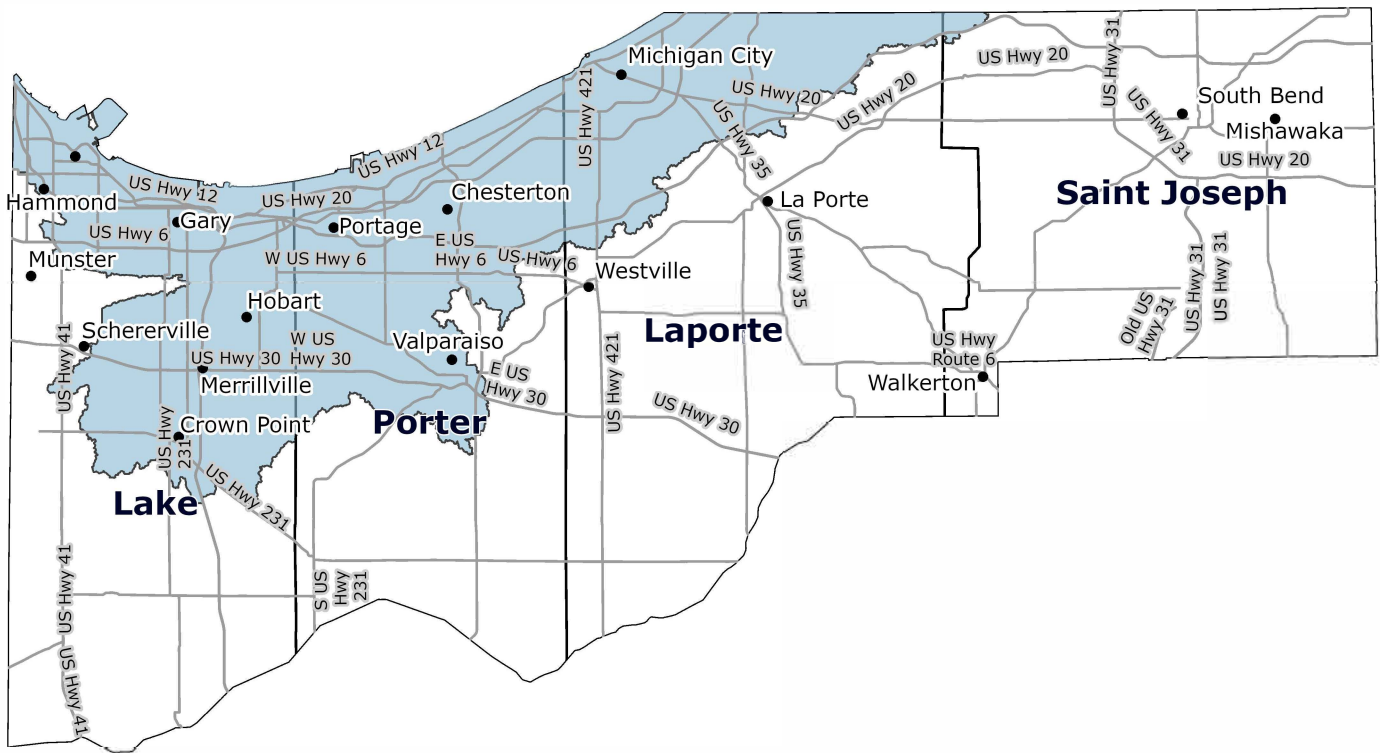

Little Calumet-Galien Watershed

CREP Contacts:

SWCD Administrator

Porter County SWCD
(219) 462-7515, ext. 3

ISDA Resource Specialist

Julie Morris
(219) 869-9123
jumorris@isda.in.gov

- Watershed
- CREP Counties
- Key Cities and Towns Based on Population
-
- State, Interstate, and U.S. Roads